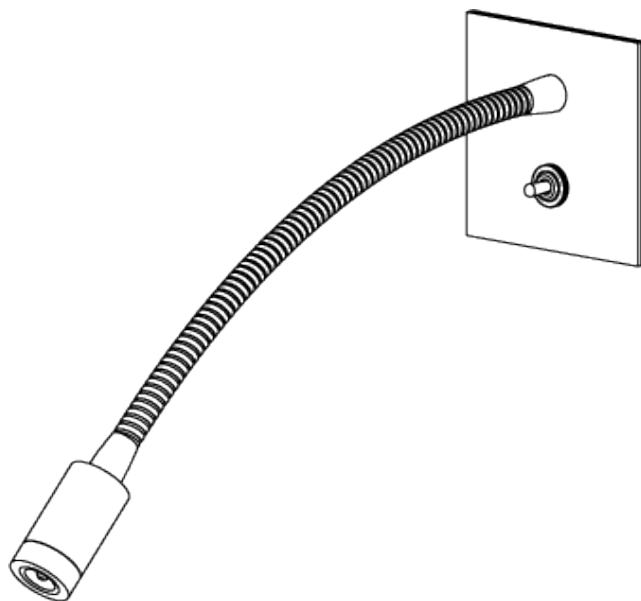

PORTA ROMANA

Jordan Wall Light Large

TWL89L | Nickel

Nickel

HEIGHT 85mm 3 1/2"	CONSTRUCTED FROM Patinated or nickel plated brass	MAX WATTAGE 1.2W
WIDTH 85mm 3 1/2"	WEIGHT 0.5 kg 1.1 lbs	LAMP LED Supplied Fitted
	PROJECTION 400mm 15 3/4"	VOLTAGE 220-240V

FINISHES

- 1 Bronze
- 2 Nickel

Jordan Wall Light Large

TWL89L

HEIGHT
85mm | 3 1/2"

WIDTH
85mm | 3 1/2"

© Porta Romana 2022

Dimensions and weights are provided as a guide. All Porta Romana Products are made by hand and variations can occur in some products. The products you are buying or marketing are exclusive designs belonging to Porta Romana. Please do not submit design sheets featuring our products to other manufacturing companies nor to other parties who might. Any manufacturer found to be reproducing Porta Romana products will be breaching copyright law and will be actively pursued