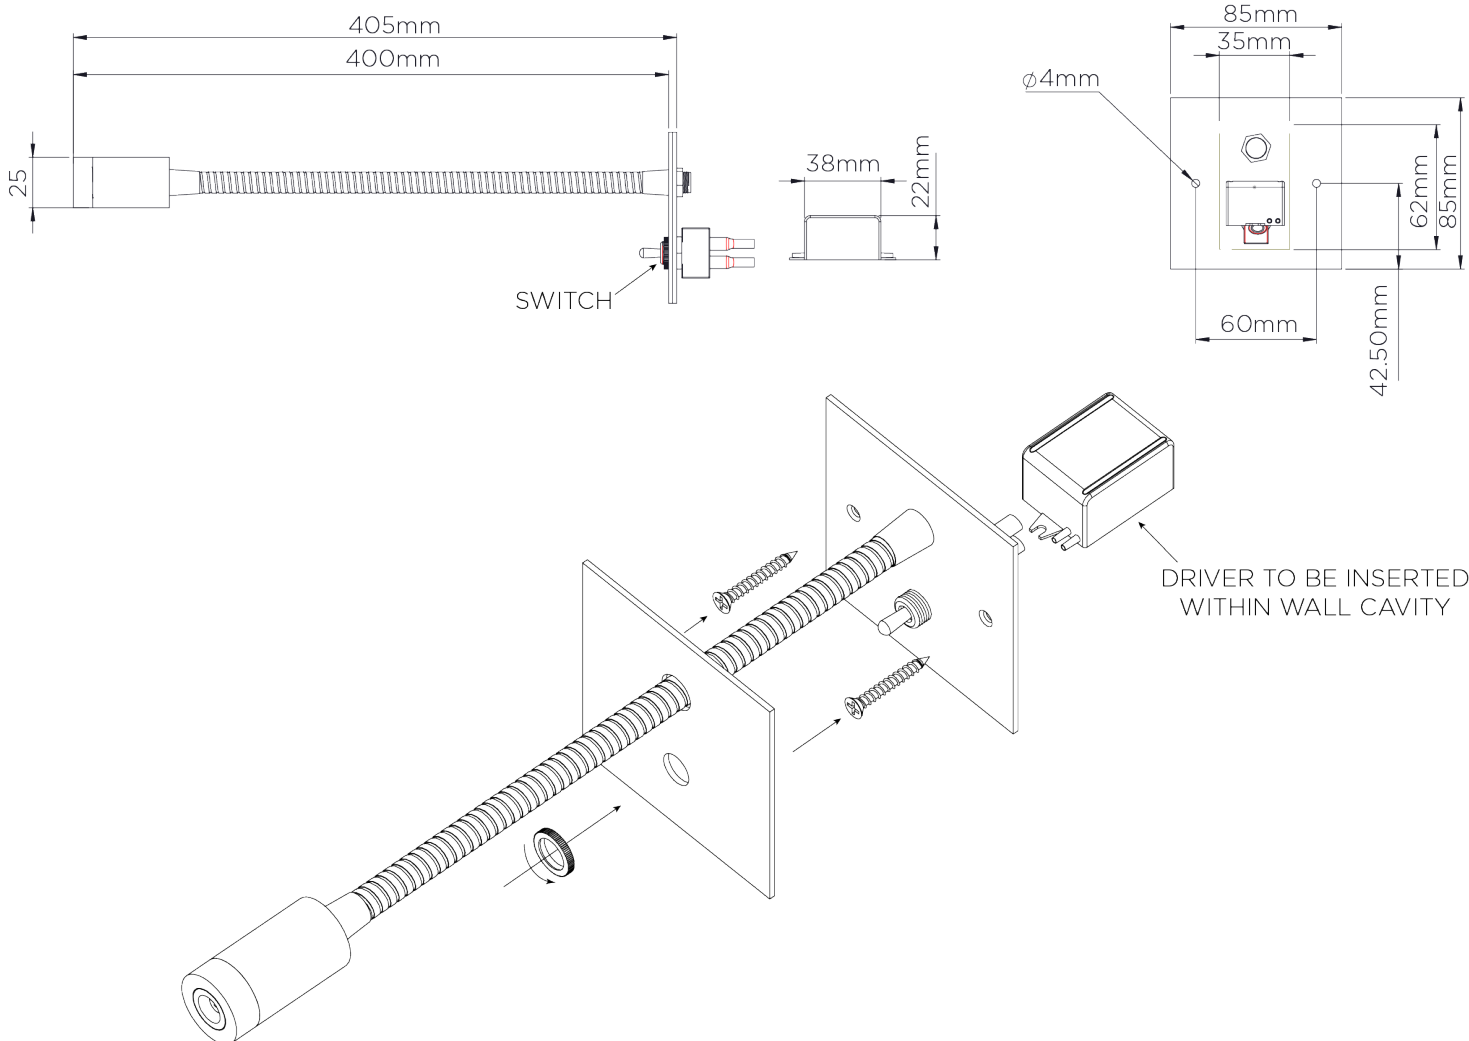

PORTA ROMANA

Jordan Wall Light Large

TWL89L | Nickel

Nickel

HEIGHT 85mm 3 1/2"	CONSTRUCTED FROM Patinated or nickel plated brass	MAX WATTAGE 1.2W
WIDTH 85mm 3 1/2"	WEIGHT 0.5 kg 1.1 lbs	LAMP LED Supplied Fitted
	PROJECTION 400mm 15 3/4"	VOLTAGE 220-240V

FINISHES

- 1 Bronze
- 2 Nickel

Jordan Wall Light Large

TWL89L

HEIGHT
85mm | 3 1/2"

WIDTH
85mm | 3 1/2"

© Porta Romana 2022

Dimensions and weights are provided as a guide. All Porta Romana Products are made by hand and variations can occur in some products. The products you are buying or marketing are exclusive designs belonging to Porta Romana. Please do not submit design sheets featuring our products to other manufacturing companies nor to other parties who might. Any manufacturer found to be reproducing Porta Romana products will be breaching copyright law and will be actively pursued