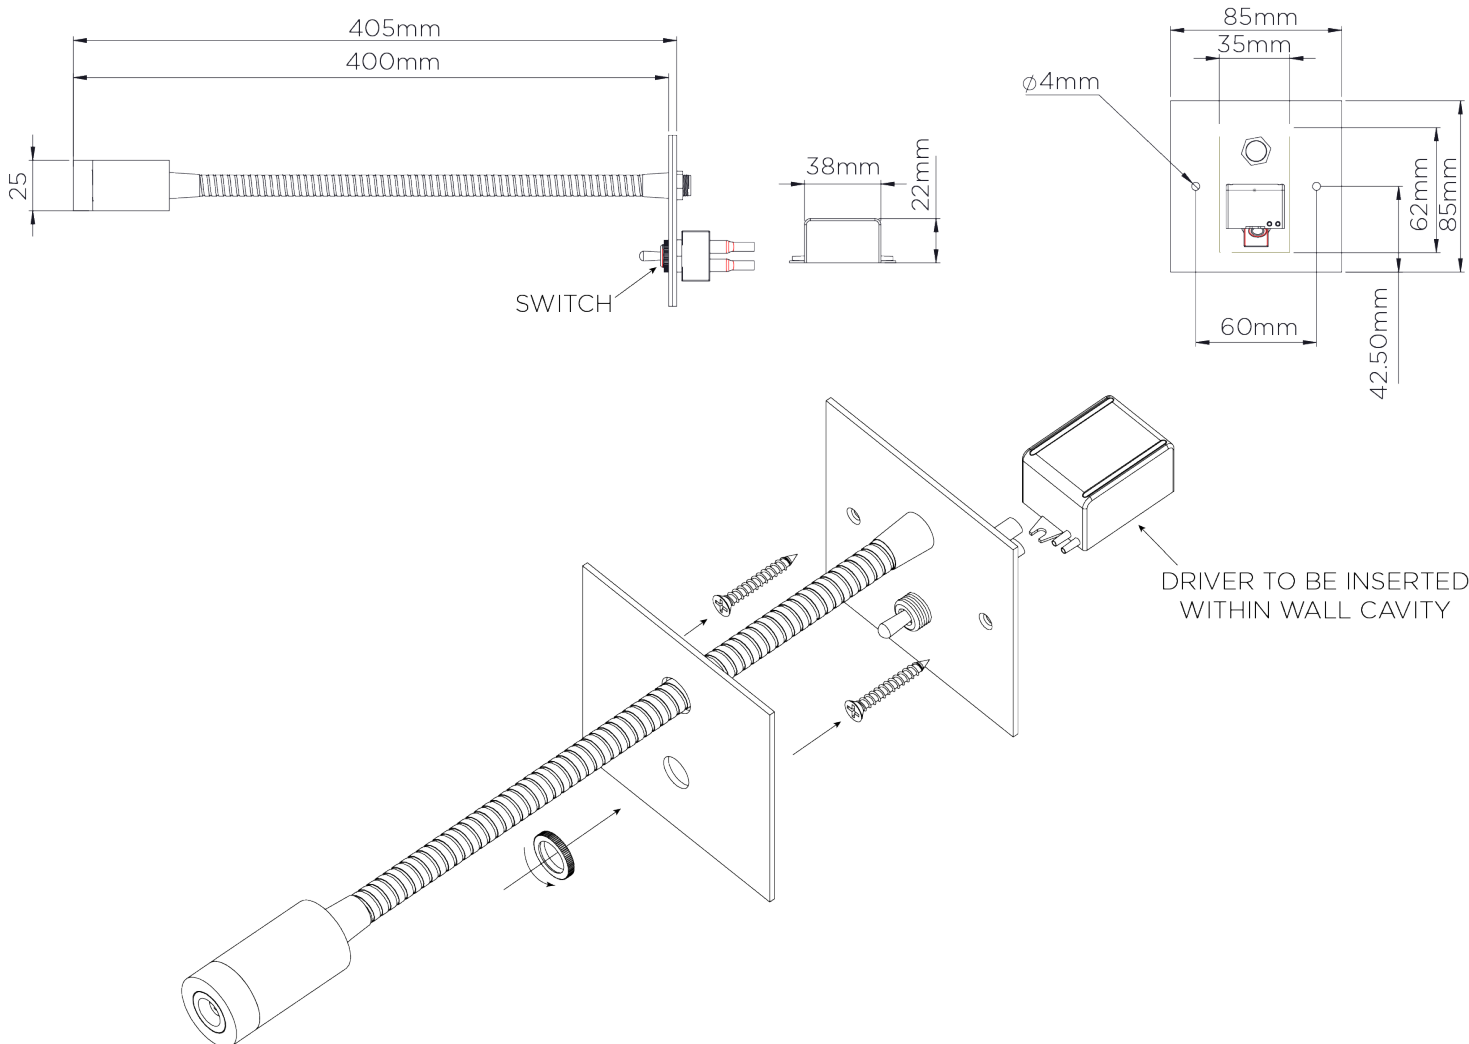

PORTA ROMANA

Jordan Wall Light Large

TWL89L | Bronze

Bronze

HEIGHT 85mm 3 1/2"	CONSTRUCTED FROM Patinated or nickel plated brass	MAX WATTAGE 1.2W
WIDTH 85mm 3 1/2"	WEIGHT 0.5 kg 1.1 lbs	LAMP LED Supplied Fitted
	PROJECTION 400mm 15 3/4"	VOLTAGE 220-240V

FINISHES

- 1 Bronze
- 2 Nickel

Jordan Wall Light Large

TWL89L

HEIGHT
85mm | 3 1/2"

WIDTH
85mm | 3 1/2"

© Porta Romana 2022

Dimensions and weights are provided as a guide. All Porta Romana Products are made by hand and variations can occur in some products. The products you are buying or marketing are exclusive designs belonging to Porta Romana. Please do not submit design sheets featuring our products to other manufacturing companies nor to other parties who might. Any manufacturer found to be reproducing Porta Romana products will be breaching copyright law and will be actively pursued