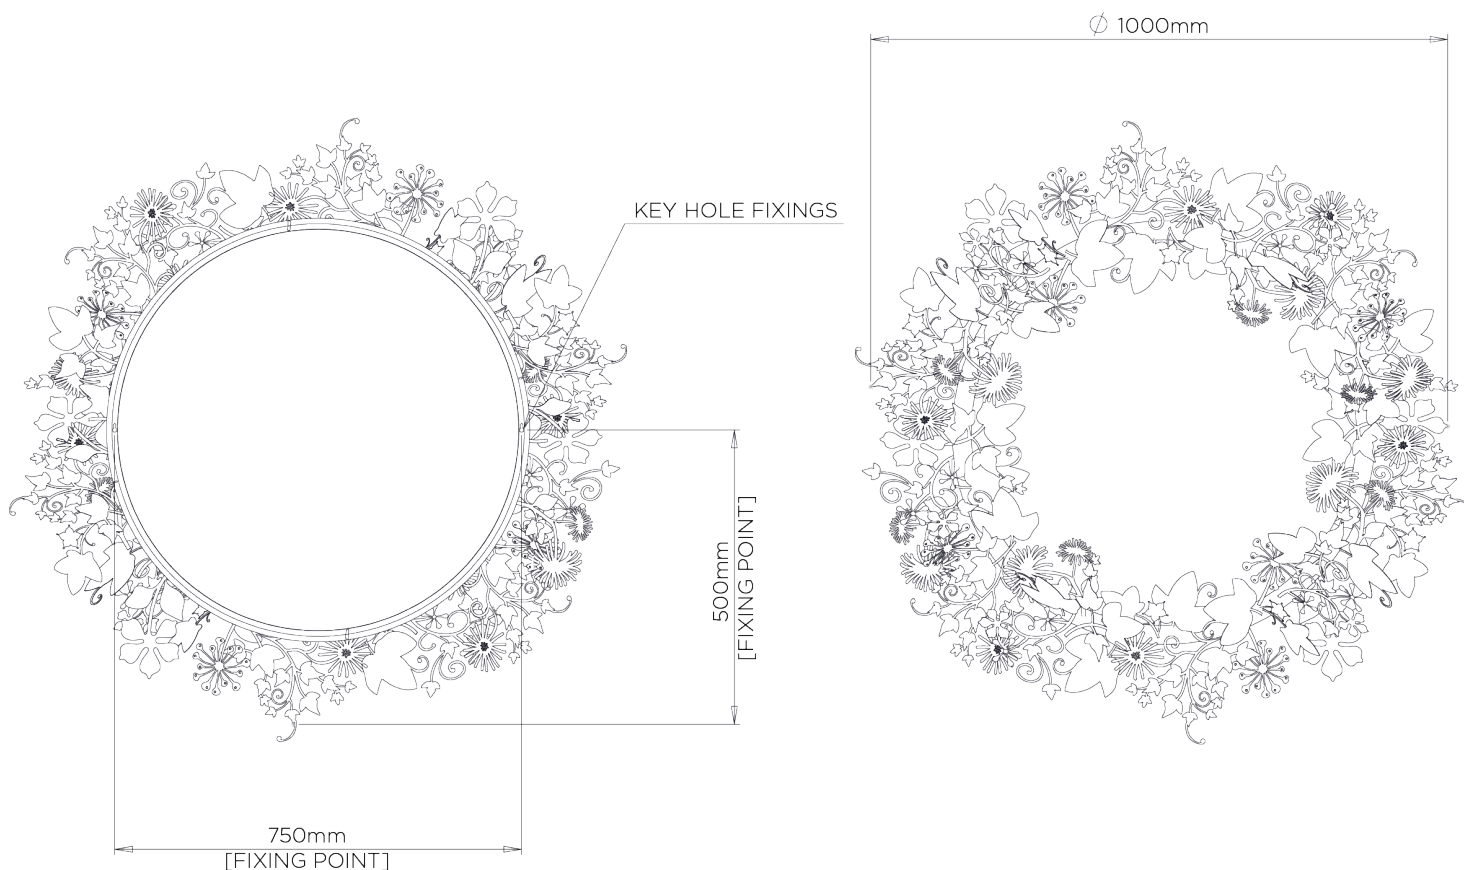

PORTA ROMANA

Ivy Shadow Mirror

WM40 | Forest Rust

Ivy Shadow in Forest Rust

DEPTH
180mm | 7 1/4"

CONSTRUCTED FROM
Aluminium and steel with decorative
finish

DIAMETER
1000mm | 39 1/2"

WEIGHT
13.2 kg | 29.04 lbs

FINISHES
1 Forest Rust

Ivy Shadow Mirror

WM40

DEPTH
180mm | 7 1/4"

DIAMETER
1000mm | 39 1/2"

© Porta Romana 2022

Dimensions and weights are provided as a guide. All Porta Romana Products are made by hand and variations can occur in some products. The products you are buying or marketing are exclusive designs belonging to Porta Romana. Please do not submit design sheets featuring our products to other manufacturing companies nor to other parties who might. Any manufacturer found to be reproducing Porta Romana products will be breaching copyright law and will be actively pursued