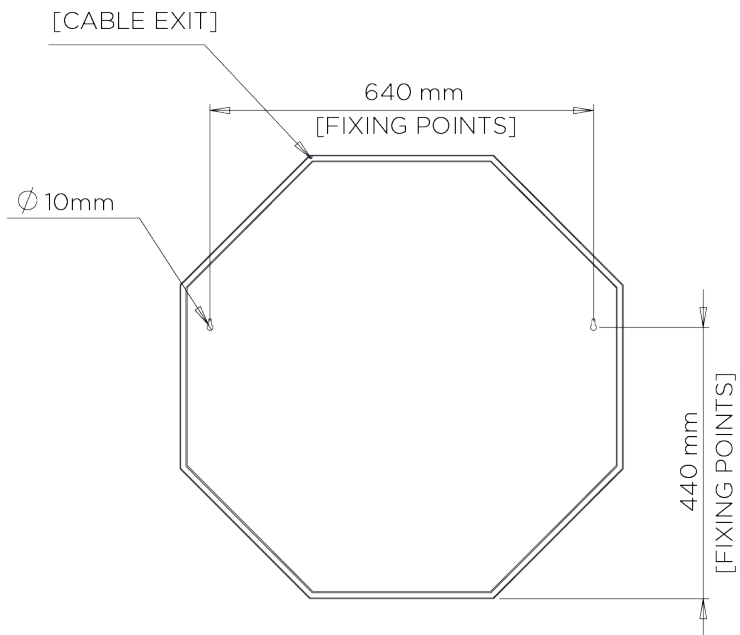

PORTA ROMANA

Infinity Mirror

WM41 | French Brass

French Brass

HEIGHT
740mm | 29 1/4"

CONSTRUCTED FROM
Wood and steel with a decorative
finish and LED strip

MAX WATTAGE
2.8W

WIDTH
740mm | 29 1/4"

WEIGHT
15.2 kg | 33.44 lbs

DEPTH
95mm | 3 3/4"

FINISHES
1 French Brass

Infinity Mirror WM41

HEIGHT
740mm | 29 1/4"

WIDTH
740mm | 29 1/4"

DEPTH
95mm | 3 3/4"

© Porta Romana 2022