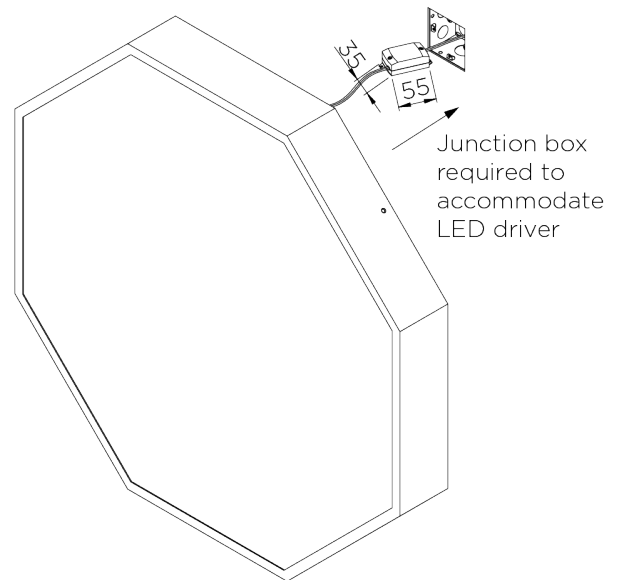

PORTA ROMANA

Infinity Mirror

WM41 | French Brass

French Brass

HEIGHT
740mm | 29 1/4"

CONSTRUCTED FROM
Wood and steel with a decorative
finish and LED strip

MAX WATTAGE
2.8W

WIDTH
740mm | 29 1/4"

WEIGHT
15.2 kg | 33.44 lbs

DEPTH
95mm | 3 3/4"

FINISHES
1 French Brass

Infinity Mirror WM41

HEIGHT
740mm | 29 1/4"

WIDTH
740mm | 29 1/4"

DEPTH
95mm | 3 3/4"

© Porta Romana 2022