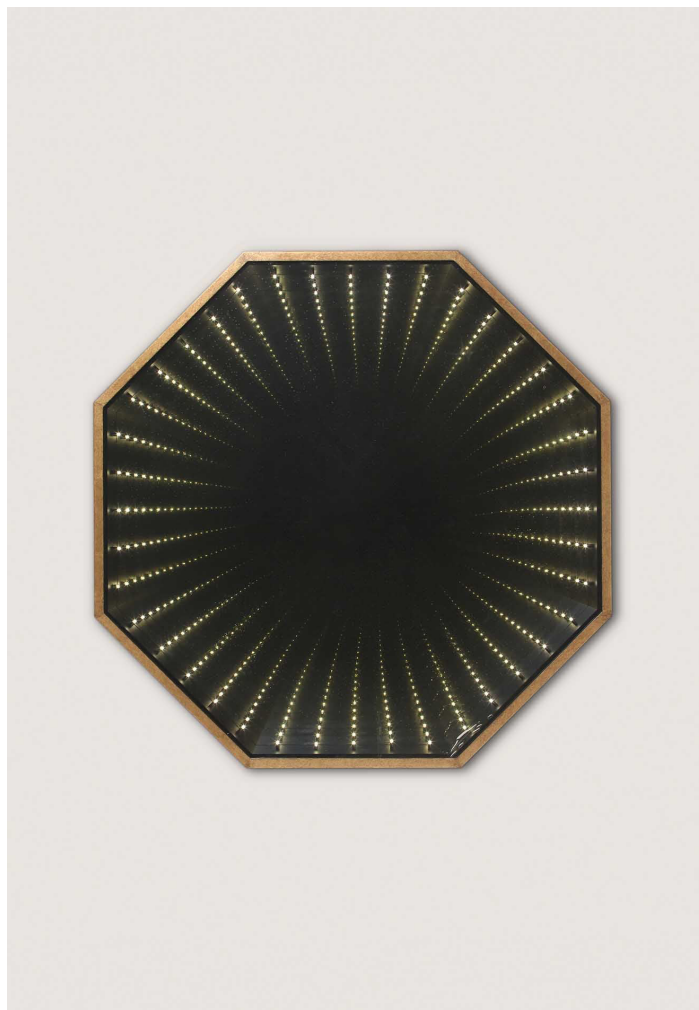

PORTA ROMANA

Infinity Mirror

WM41 | French Brass

French Brass

HEIGHT
740mm | 29 1/4"

CONSTRUCTED FROM
Wood and steel with a decorative
finish and LED strip

MAX WATTAGE
2.8W

WIDTH
740mm | 29 1/4"

WEIGHT
15.2 kg | 33.44 lbs

DEPTH
95mm | 3 3/4"

FINISHES
1 French Brass

Infinity Mirror WM41

HEIGHT
740mm | 29 1/4"

WIDTH
740mm | 29 1/4"

DEPTH
95mm | 3 3/4"

© Porta Romana 2022