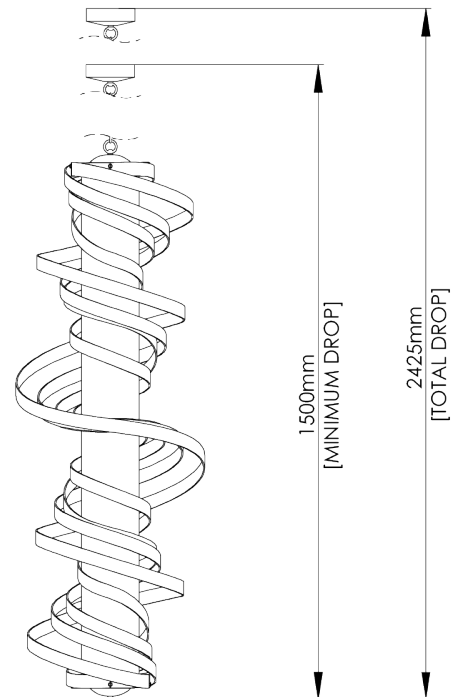

## Iago Ceiling Light

MCL80 | Old Brass

Old Brass shown with 5" Iago in Natural Linen

**WIDTH**  
370mm | 14 1/2"

**CONSTRUCTED FROM**  
Patinated brass

**RECOMMENDED SHADE**  
5" Iago

**MINIMUM DROP**  
1500mm | 59 1/4"

**WEIGHT**  
25 kg | 55 lbs

**LAMP**  
LED supplied fitted

**MAXIMUM DROP**  
2425mm | 95 1/2"

**VOLTAGE**  
220-240V

**DROPS AVAILABLE**  
2425mm / Custom

**FLEX AND SWITCH**  
Brown Silk flex

---

**FINISHES**  
1 Old Brass

# Iago Ceiling Light

MCL80

WIDTH  
370mm | 14 1/2"

MINIMUM DROP  
1500mm | 59 1/4"

MAXIMUM DROP  
2425mm | 95 1/2"

DROPS AVAILABLE  
2425mm / Custom

© Porta Romana 2022

Dimensions and weights are provided as a guide. All Porta Romana Products are made by hand and variations can occur in some products. The products you are buying or marketing are exclusive designs belonging to Porta Romana. Please do not submit design sheets featuring our products to other manufacturing companies nor to other parties who might. Any manufacturer found to be reproducing Porta Romana products will be breaching copyright law and will be actively pursued