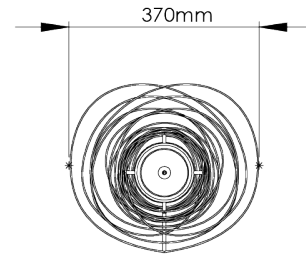

## Iago Ceiling Light

MCL80 | Old Brass

Old Brass shown with 5" Iago in Natural Linen

**WIDTH**  
370mm | 14 1/2"

**CONSTRUCTED FROM**  
Patinated brass

**RECOMMENDED SHADE**  
5" Iago

**MINIMUM DROP**  
1500mm | 59 1/4"

**WEIGHT**  
25 kg | 55 lbs

**LAMP**  
LED supplied fitted

**MAXIMUM DROP**  
2425mm | 95 1/2"

**VOLTAGE**  
220-240V

**DROPS AVAILABLE**  
2425mm / Custom

**FLEX AND SWITCH**  
Brown Silk flex

---

**FINISHES**  
1 Old Brass

# Iago Ceiling Light

MCL80

WIDTH  
370mm | 14 1/2"

MINIMUM DROP  
1500mm | 59 1/4"

MAXIMUM DROP  
2425mm | 95 1/2"

DROPS AVAILABLE  
2425mm / Custom

© Porta Romana 2022

Dimensions and weights are provided as a guide. All Porta Romana Products are made by hand and variations can occur in some products. The products you are buying or marketing are exclusive designs belonging to Porta Romana. Please do not submit design sheets featuring our products to other manufacturing companies nor to other parties who might. Any manufacturer found to be reproducing Porta Romana products will be breaching copyright law and will be actively pursued