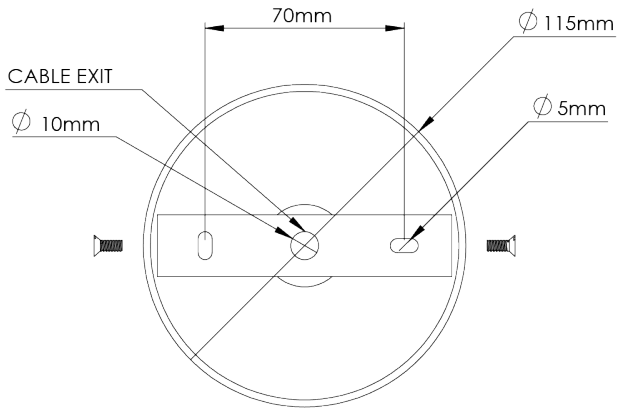

## Iago Ceiling Light

MCL80 | Old Brass

Old Brass shown with 5" Iago in Natural Linen

**WIDTH**  
370mm | 14 1/2"

**CONSTRUCTED FROM**  
Patinated brass

**RECOMMENDED SHADE**  
5" Iago

**MINIMUM DROP**  
1500mm | 59 1/4"

**WEIGHT**  
25 kg | 55 lbs

**LAMP**  
LED supplied fitted

**MAXIMUM DROP**  
2425mm | 95 1/2"

**VOLTAGE**  
220-240V

**DROPS AVAILABLE**  
2425mm / Custom

**FLEX AND SWITCH**  
Brown Silk flex

---

**FINISHES**  
1 Old Brass

# Iago Ceiling Light

MCL80

WIDTH  
370mm | 14 1/2"

MINIMUM DROP  
1500mm | 59 1/4"

MAXIMUM DROP  
2425mm | 95 1/2"

DROPS AVAILABLE  
2425mm / Custom

© Porta Romana 2022

Dimensions and weights are provided as a guide. All Porta Romana Products are made by hand and variations can occur in some products. The products you are buying or marketing are exclusive designs belonging to Porta Romana. Please do not submit design sheets featuring our products to other manufacturing companies nor to other parties who might. Any manufacturer found to be reproducing Porta Romana products will be breaching copyright law and will be actively pursued