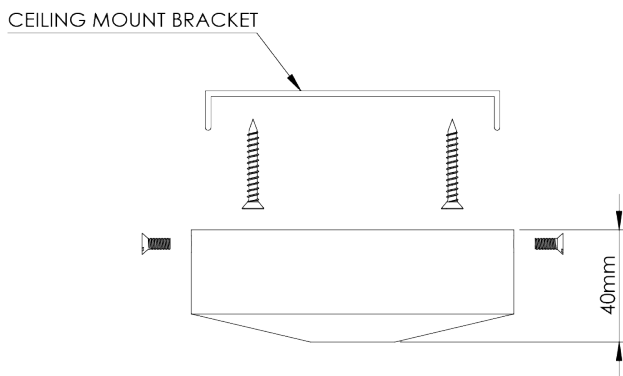

## Iago Ceiling Light

MCL80 | Old Brass

Old Brass shown with 5" Iago in Natural Linen

**WIDTH**  
370mm | 14 1/2"

**CONSTRUCTED FROM**  
Patinated brass

**RECOMMENDED SHADE**  
5" Iago

**MINIMUM DROP**  
1500mm | 59 1/4"

**WEIGHT**  
25 kg | 55 lbs

**LAMP**  
LED supplied fitted

**MAXIMUM DROP**  
2425mm | 95 1/2"

**VOLTAGE**  
220-240V

**DROPS AVAILABLE**  
2425mm / Custom

**FLEX AND SWITCH**  
Brown Silk flex

---

**FINISHES**  
1 Old Brass

# Iago Ceiling Light

MCL80

WIDTH  
370mm | 14 1/2"

MINIMUM DROP  
1500mm | 59 1/4"

MAXIMUM DROP  
2425mm | 95 1/2"

DROPS AVAILABLE  
2425mm / Custom

© Porta Romana 2022

Dimensions and weights are provided as a guide. All Porta Romana Products are made by hand and variations can occur in some products. The products you are buying or marketing are exclusive designs belonging to Porta Romana. Please do not submit design sheets featuring our products to other manufacturing companies nor to other parties who might. Any manufacturer found to be reproducing Porta Romana products will be breaching copyright law and will be actively pursued