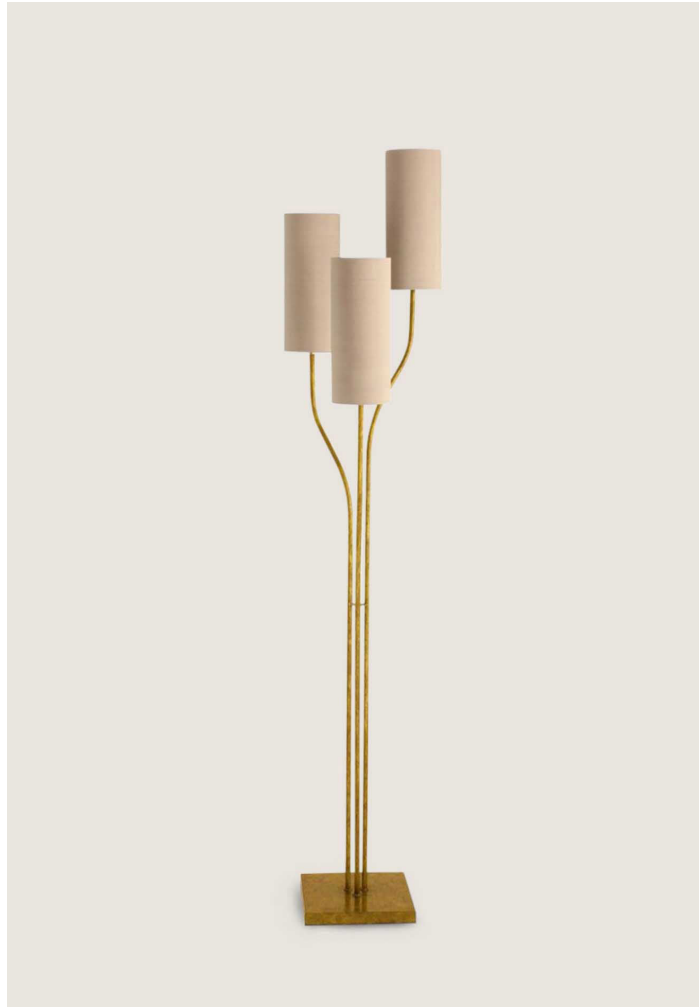

# PORTA ROMANA

## Hydra Floor Lamp

MFL41 | French Brass

French Brass shown with 5" Tall Cylinder in Putty

**HEIGHT**  
1400mm | 55 1/4"

**CONSTRUCTED FROM**  
Steel and brass with decorative finish

**RECOMMENDED SHADE**  
5" Tall Cylinder

**HEIGHT WITH SHADE**  
1695mm | 66 3/4"

**WEIGHT**  
6 kg | 13.2 lbs

**MAX WATTAGE**  
25W

**WIDTH**  
255mm | 10 1/4"

**LAMP**  
3 x 450lm (5w) LED E14 Candle

**WIDTH WITH SHADE**  
375mm | 15"

**VOLTAGE**  
220-240V

**FLEX AND SWITCH**  
Brass lampholder and Brown flex, with  
Black inline switch

**Finishes**  
1 French Brass  
2 Burnt Silver