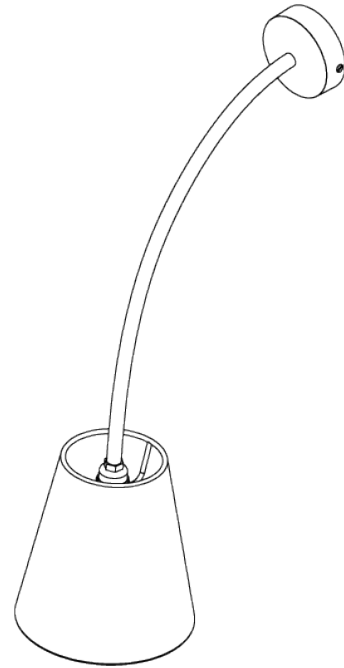

PORTA ROMANA

Huck Wall Light Small

TWL120S | French Brass

French Brass shown with 6" Empire in Wicker

HEIGHT
415mm | 16 1/2"

CONSTRUCTED FROM
Forged steel with decorative finish

RECOMMENDED SHADE
6" Empire

HEIGHT WITH SHADE
520mm | 20 1/2"

WEIGHT
0.7 kg | 1.54 lbs

LAMP
1 x 450lm (5w) LED E14 Candle

WIDTH
80mm | 3 1/4"

PROJECTION
285mm | 11 1/4"

VOLTAGE
220-240V

WIDTH WITH SHADE
160mm | 6 1/2"

FLEX AND SWITCH
Brass lampholder

FINISHES
1 French Brass

Huck Wall Light Small

TWL120S

HEIGHT
415mm | 16 1/2"

HEIGHT WITH SHADE
520mm | 20 1/2"

WIDTH
80mm | 3 1/4"

WIDTH WITH SHADE
160mm | 6 1/2"

© Porta Romana 2022

Dimensions and weights are provided as a guide. All Porta Romana Products are made by hand and variations can occur in some products. The products you are buying or marketing are exclusive designs belonging to Porta Romana. Please do not submit design sheets featuring our products to other manufacturing companies nor to other parties who might. Any manufacturer found to be reproducing Porta Romana products will be breaching copyright law and will be actively pursued