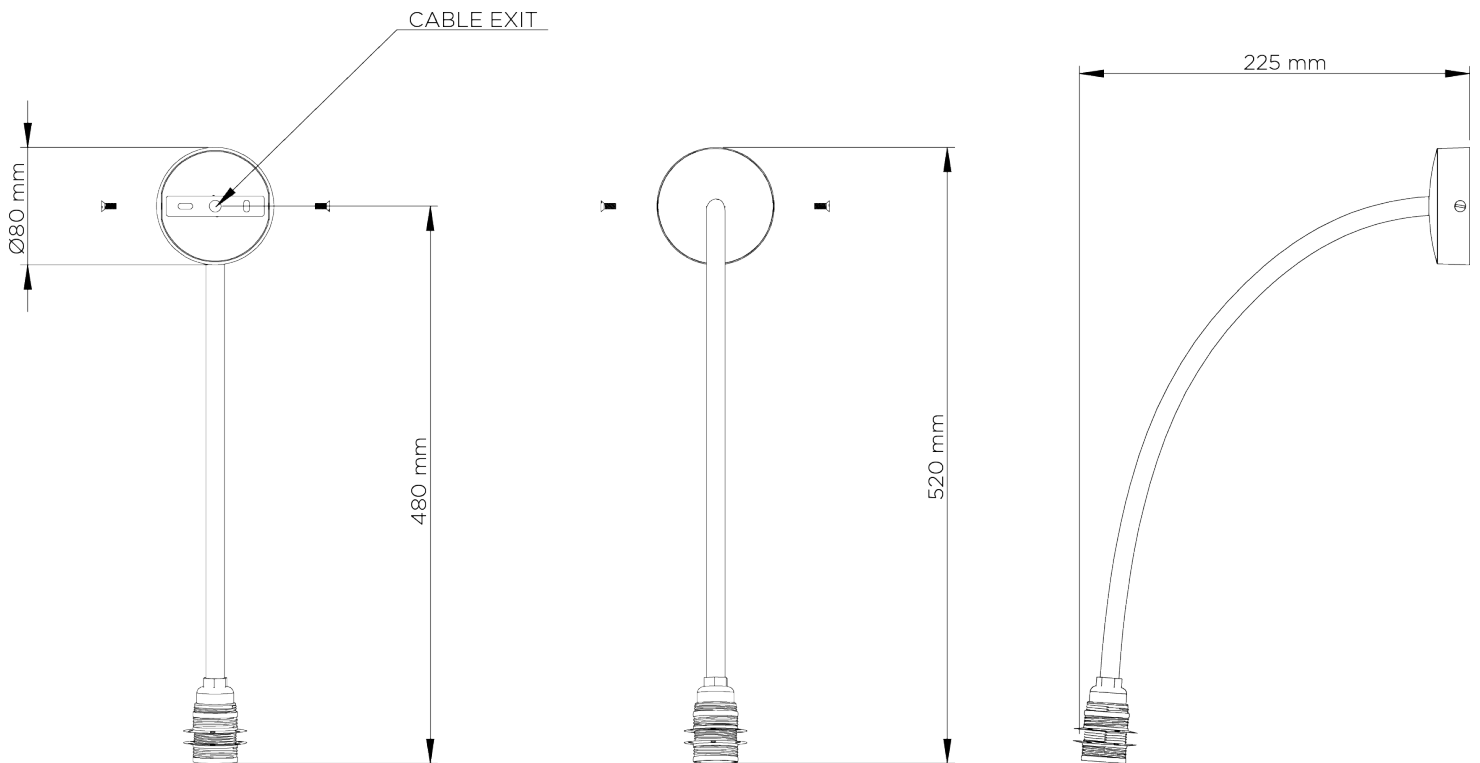

PORTA ROMANA

Huck Wall Light Small

TWL120S | French Brass

French Brass shown with 6" Empire in Wicker

HEIGHT
415mm | 16 1/2"

CONSTRUCTED FROM
Forged steel with decorative finish

RECOMMENDED SHADE
6" Empire

HEIGHT WITH SHADE
520mm | 20 1/2"

WEIGHT
0.7 kg | 1.54 lbs

LAMP
1 x 450lm (5w) LED E14 Candle

WIDTH
80mm | 3 1/4"

PROJECTION
285mm | 11 1/4"

VOLTAGE
220-240V

WIDTH WITH SHADE
160mm | 6 1/2"

FLEX AND SWITCH
Brass lampholder

FINISHES
1 French Brass

Huck Wall Light Small

TWL120S

HEIGHT
415mm | 16 1/2"

HEIGHT WITH SHADE
520mm | 20 1/2"

WIDTH
80mm | 3 1/4"

WIDTH WITH SHADE
160mm | 6 1/2"

© Porta Romana 2022

Dimensions and weights are provided as a guide. All Porta Romana Products are made by hand and variations can occur in some products. The products you are buying or marketing are exclusive designs belonging to Porta Romana. Please do not submit design sheets featuring our products to other manufacturing companies nor to other parties who might. Any manufacturer found to be reproducing Porta Romana products will be breaching copyright law and will be actively pursued