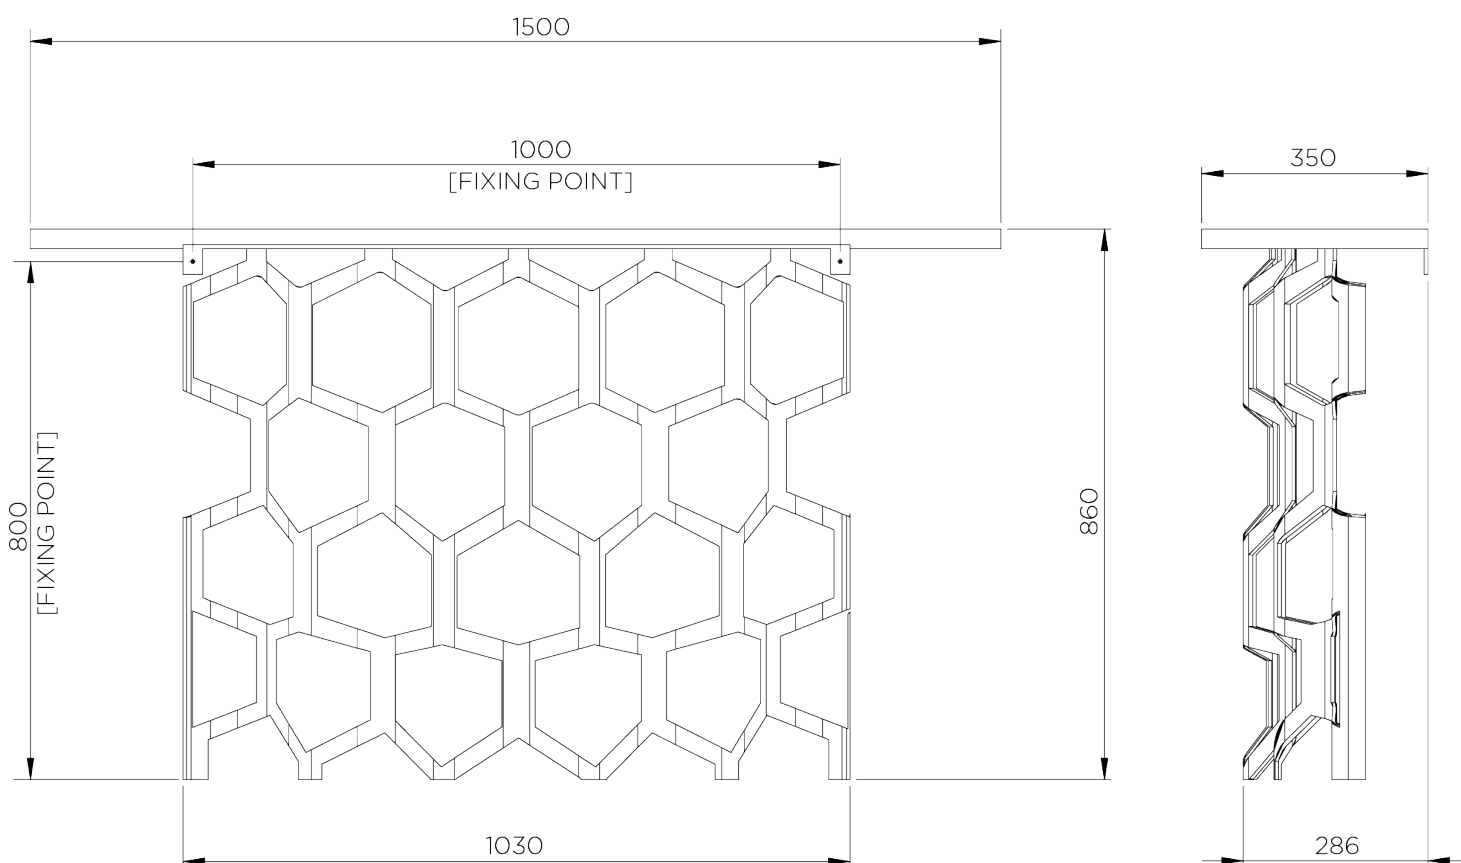

PORTA ROMANA

Honeycomb Console

CCT35 | Decayed Gold

Decayed Gold shown with Black Lacquer Top

HEIGHT
860mm | 34"

WIDTH
1500mm | 59 1/4"

DEPTH
350mm | 14"

CONSTRUCTED FROM
Steel with decorative finish and oak
veneer or lacquered top

WEIGHT
26.1 kg | 57.42 lbs

FINISHES
1 Bronzed
2 Decayed Gold
3 Decayed Silver

© Porta Romana 2022

PR

PORTAROMANA.COM

Honeycomb Console

CCT35

HEIGHT
860mm | 34"

WIDTH
1500mm | 59 1/4"

DEPTH
350mm | 14"

© Porta Romana 2022

Dimensions and weights are provided as a guide. All Porta Romana Products are made by hand and variations can occur in some products. The products you are buying or marketing are exclusive designs belonging to Porta Romana. Please do not submit design sheets featuring our products to other manufacturing companies nor to other parties who might. Any manufacturer found to be reproducing Porta Romana products will be breaching copyright law and will be actively pursued