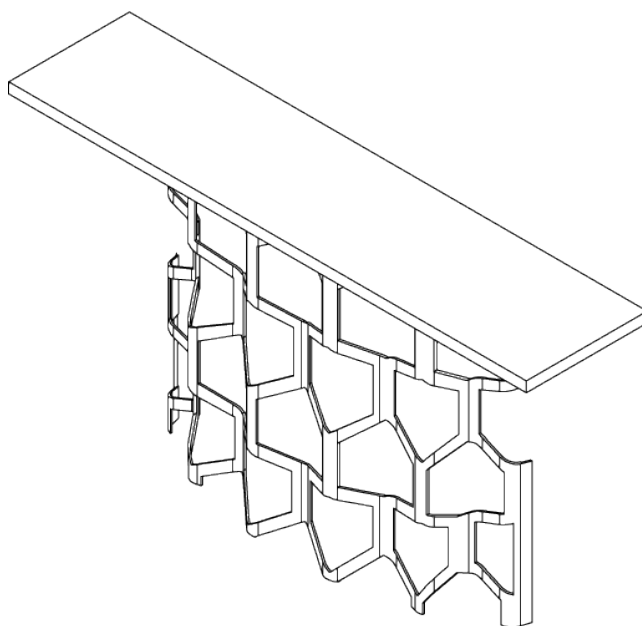

PORTA ROMANA

Honeycomb Console

CCT35 | Decayed Gold

Decayed Gold shown with Black Lacquer Top

HEIGHT
860mm | 34"

WIDTH
1500mm | 59 1/4"

DEPTH
350mm | 14"

CONSTRUCTED FROM
Steel with decorative finish and oak
veneer or lacquered top

WEIGHT
26.1 kg | 57.42 lbs

FINISHES
1 Bronzed
2 Decayed Gold
3 Decayed Silver

© Porta Romana 2022

PR

PORTAROMANA.COM

Honeycomb Console

CCT35

HEIGHT
860mm | 34"

WIDTH
1500mm | 59 1/4"

DEPTH
350mm | 14"

© Porta Romana 2022

Dimensions and weights are provided as a guide. All Porta Romana Products are made by hand and variations can occur in some products. The products you are buying or marketing are exclusive designs belonging to Porta Romana. Please do not submit design sheets featuring our products to other manufacturing companies nor to other parties who might. Any manufacturer found to be reproducing Porta Romana products will be breaching copyright law and will be actively pursued