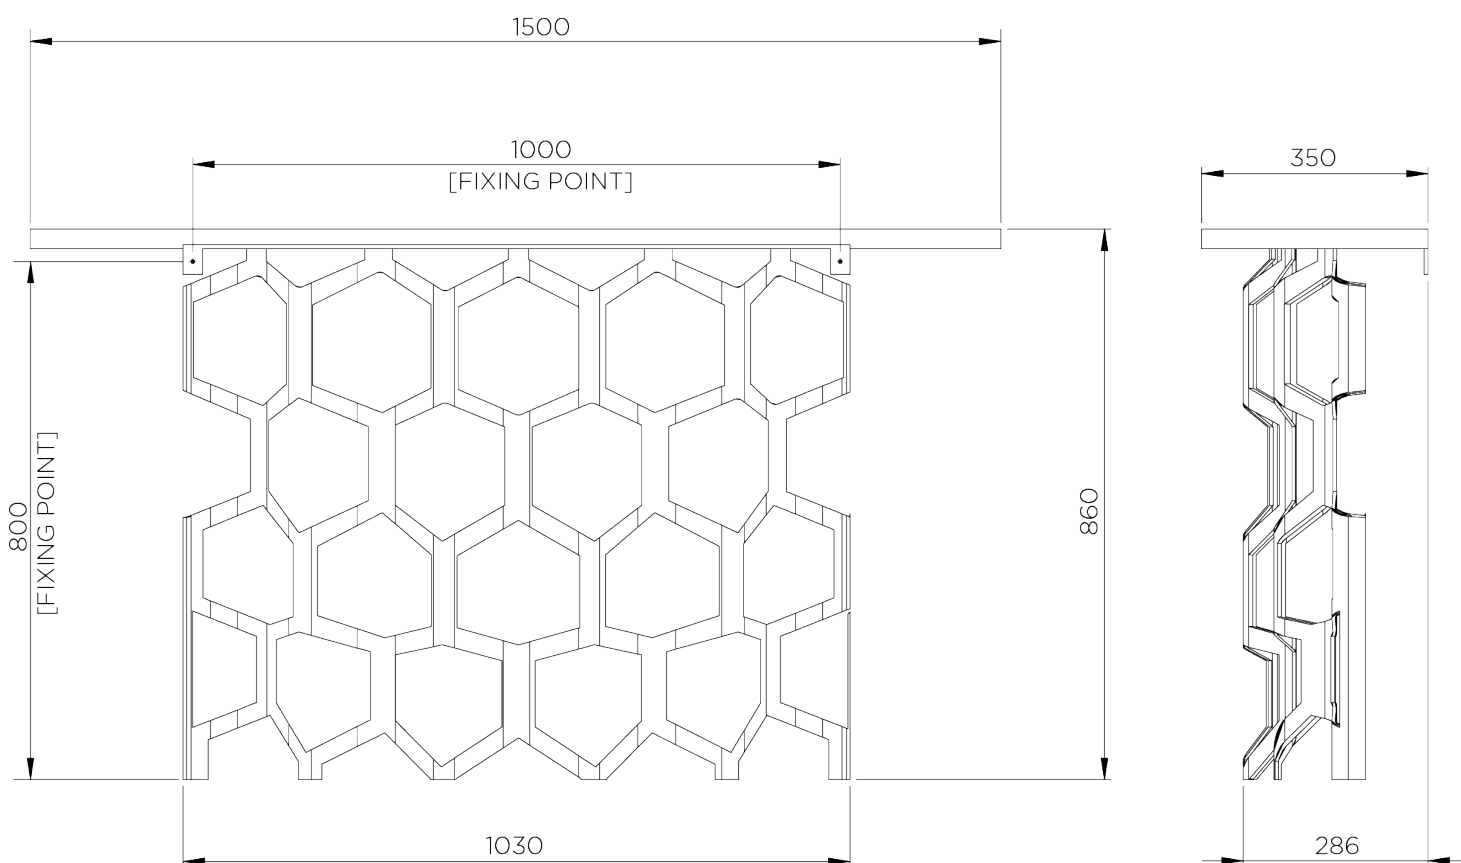

PORTA ROMANA

Honeycomb Console

CCT35 | Bronzed

Bronzed shown with Black Lacquer Top

HEIGHT
860mm | 34"

WIDTH
1500mm | 59 1/4"

DEPTH
350mm | 14"

CONSTRUCTED FROM
Steel with decorative finish and oak
veneer or lacquered top

WEIGHT
26.1 kg | 57.42 lbs

FINISHES
1 Bronzed
2 Decayed Gold
3 Decayed Silver

Honeycomb Console

CCT35

HEIGHT
860mm | 34"

WIDTH
1500mm | 59 1/4"

DEPTH
350mm | 14"

© Porta Romana 2022