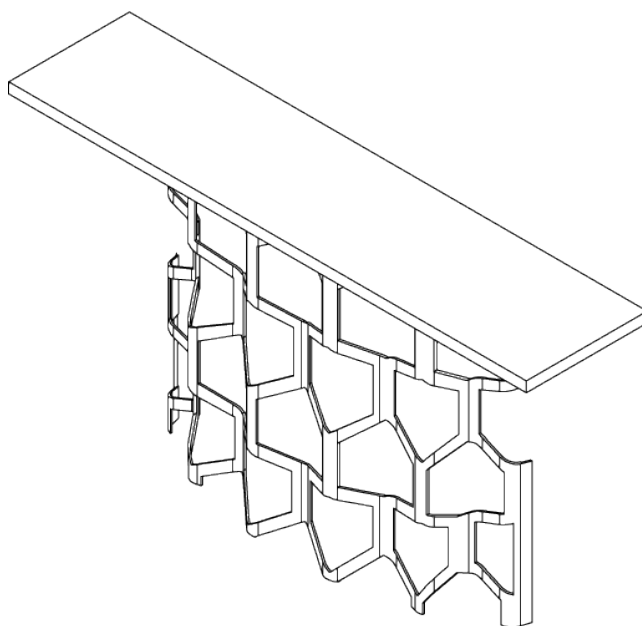

PORTA ROMANA

Honeycomb Console

CCT35 | Bronzed

Bronzed shown with Black Lacquer Top

HEIGHT
860mm | 34"

WIDTH
1500mm | 59 1/4"

DEPTH
350mm | 14"

CONSTRUCTED FROM
Steel with decorative finish and oak
veneer or lacquered top

WEIGHT
26.1 kg | 57.42 lbs

FINISHES
1 Bronzed
2 Decayed Gold
3 Decayed Silver

Honeycomb Console

CCT35

HEIGHT
860mm | 34"

WIDTH
1500mm | 59 1/4"

DEPTH
350mm | 14"

© Porta Romana 2022