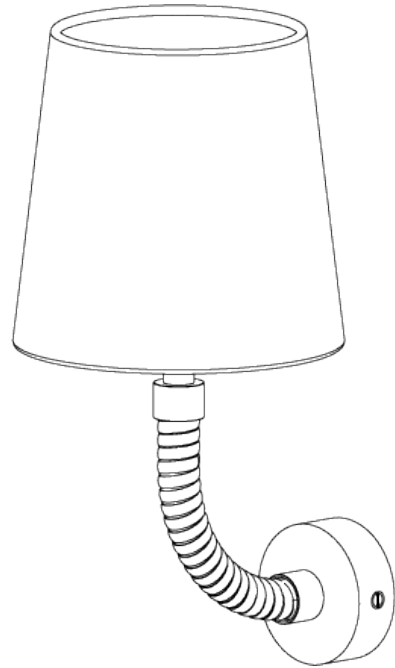

PORTA ROMANA

Holden Wall Light

TWL119 | Dark Cane

Dark Cane in Brass shown with 5.5" Fez in Natural Linen

HEIGHT 190mm 7 1/2"	CONSTRUCTED FROM Steel and brass with wrapped cane	RECOMMENDED SHADE 5.5" Fez
HEIGHT WITH SHADE 285mm 11 1/4"	WEIGHT 0.7 kg 1.54 lbs	MAX WATTAGE 25W
WIDTH 60mm 2 1/2"	PROJECTION 120mm 4 3/4"	LAMP 1 x 450lm (5w) LED E14 Candle
WIDTH WITH SHADE 140mm 5 3/4"		VOLTAGE 220-240V
		FLEX AND SWITCH Brass lampholder

FINISHES

- 1 Dark Cane with Brass
- 2 Dark Cane with Antiqued Brass

Holden Wall Light

TWL119

HEIGHT
190mm | 7 1/2"

HEIGHT WITH SHADE
285mm | 11 1/4"

WIDTH
60mm | 2 1/2"

WIDTH WITH SHADE
140mm | 5 3/4"