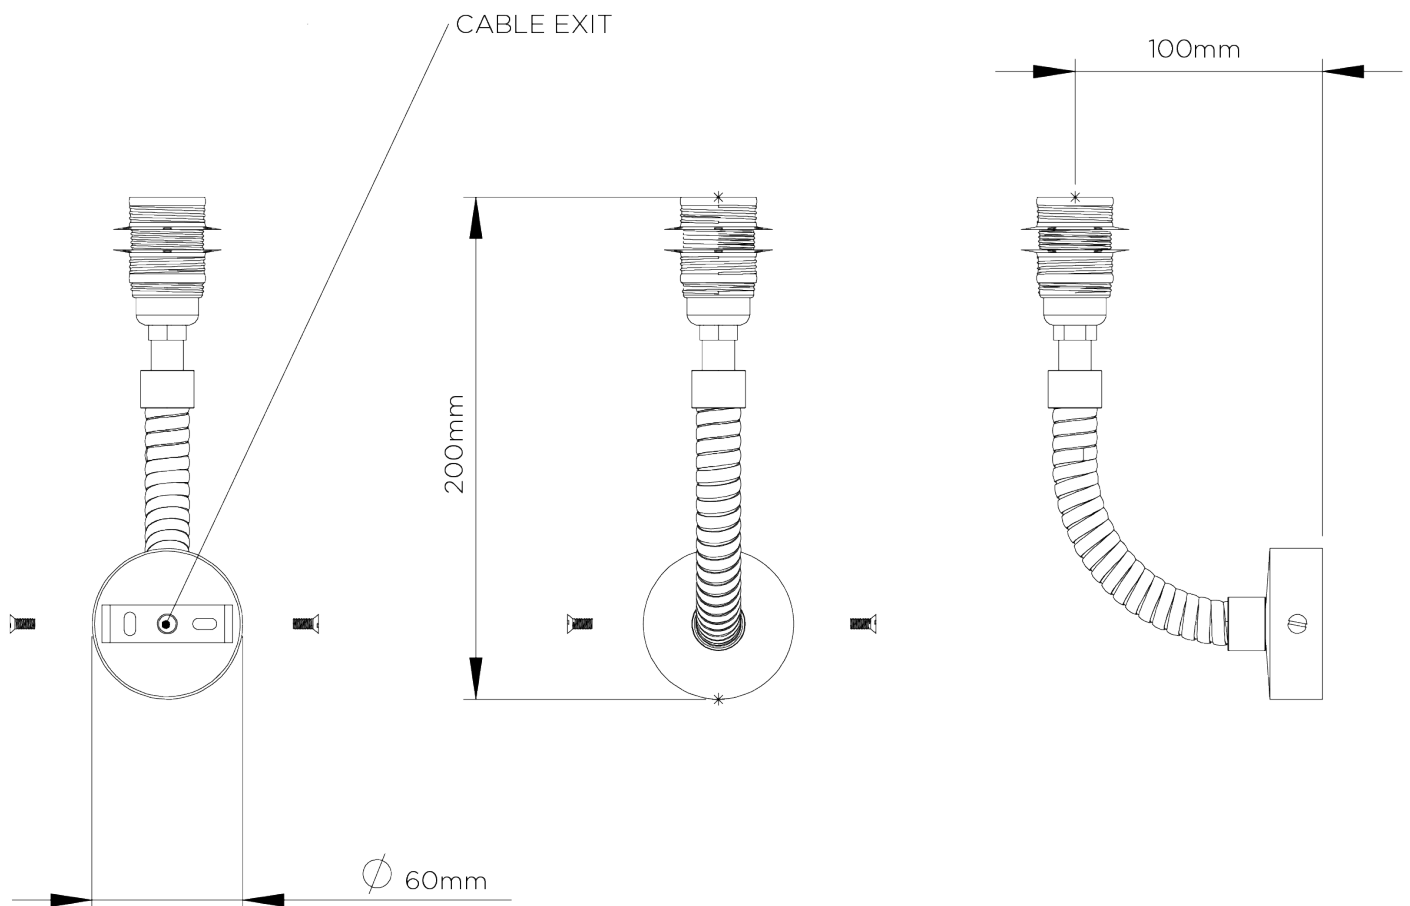

PORTA ROMANA

Holden Wall Light

TWL119 | Dark Cane

Dark Cane in Brass shown with 5.5" Fez in Natural Linen

HEIGHT 190mm 7 1/2"	CONSTRUCTED FROM Steel and brass with wrapped cane	RECOMMENDED SHADE 5.5" Fez
HEIGHT WITH SHADE 285mm 11 1/4"	WEIGHT 0.7 kg 1.54 lbs	MAX WATTAGE 25W
WIDTH 60mm 2 1/2"	PROJECTION 120mm 4 3/4"	LAMP 1 x 450lm (5w) LED E14 Candle
WIDTH WITH SHADE 140mm 5 3/4"		VOLTAGE 220-240V
		FLEX AND SWITCH Brass lampholder

FINISHES

- 1 Dark Cane with Brass
- 2 Dark Cane with Antiqued Brass

Holden Wall Light

TWL119

HEIGHT
190mm | 7 1/2"

HEIGHT WITH SHADE
285mm | 11 1/4"

WIDTH
60mm | 2 1/2"

WIDTH WITH SHADE
140mm | 5 3/4"