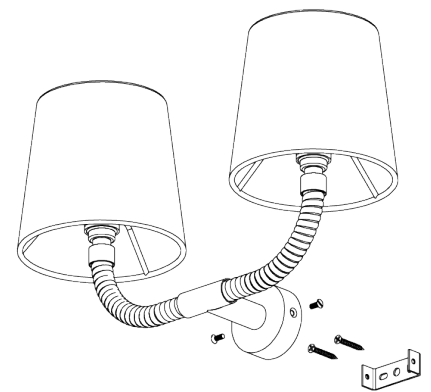

PORTA ROMANA

Holden Wall Light Large

TWL119L | Brass

Dark Cane with Brass shown with 5 1/2" Fez in Natural Linen

HEIGHT 150mm 6"	CONSTRUCTED FROM Steel and brass with wrapped cane	RECOMMENDED SHADE 5.5" Fez
HEIGHT WITH SHADE 250mm 10"	WEIGHT 0.7 kg 1.54 lbs	MAX WATTAGE 25W
WIDTH 265mm 10 1/2"	PROJECTION 155mm 6 1/4"	LAMP 2 x 450lm (5w) LED E14 Candle
WIDTH WITH SHADE 310mm 12 1/4"		VOLTAGE 220-240V
		FLEX AND SWITCH Brass lampholder

FINISHES

- 1 Dark Cane with Brass
- 2 Dark Cane with Antiqued Brass

Holden Wall Light Large

TWL119L

HEIGHT
150mm | 6"

HEIGHT WITH SHADE
250mm | 10"

WIDTH
265mm | 10 1/2"

WIDTH WITH SHADE
310mm | 12 1/4"