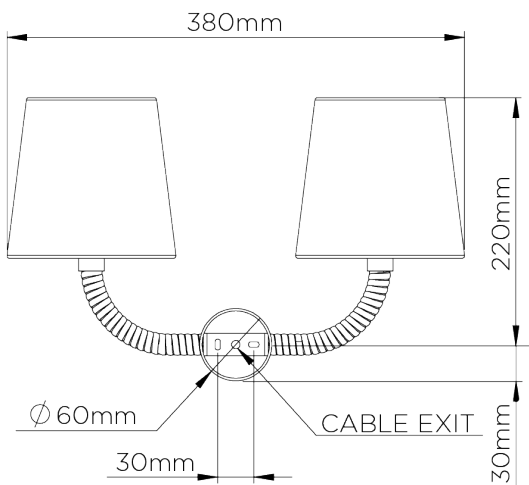

PORTA ROMANA

Holden Wall Light Large

TWL119L | Brass

Dark Cane with Brass shown with 5 1/2" Fez in Natural Linen

HEIGHT 150mm 6"	CONSTRUCTED FROM Steel and brass with wrapped cane	RECOMMENDED SHADE 5.5" Fez
HEIGHT WITH SHADE 250mm 10"	WEIGHT 0.7 kg 1.54 lbs	MAX WATTAGE 25W
WIDTH 265mm 10 1/2"	PROJECTION 155mm 6 1/4"	LAMP 2 x 450lm (5w) LED E14 Candle
WIDTH WITH SHADE 310mm 12 1/4"		VOLTAGE 220-240V
		FLEX AND SWITCH Brass lampholder

FINISHES

- 1 Dark Cane with Brass
- 2 Dark Cane with Antiqued Brass

Holden Wall Light Large

TWL119L

HEIGHT
150mm | 6"

HEIGHT WITH SHADE
250mm | 10"

WIDTH
265mm | 10 1/2"

WIDTH WITH SHADE
310mm | 12 1/4"