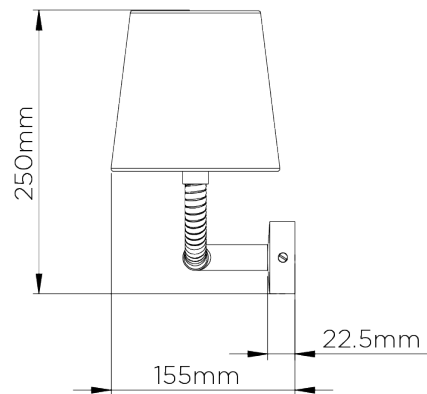

PORTA ROMANA

Holden Wall Light Large

TWL119L | Brass

Dark Cane with Brass shown with 5 1/2" Fez in Natural Linen

HEIGHT 150mm 6"	CONSTRUCTED FROM Steel and brass with wrapped cane	RECOMMENDED SHADE 5.5" Fez
HEIGHT WITH SHADE 250mm 10"	WEIGHT 0.7 kg 1.54 lbs	MAX WATTAGE 25W
WIDTH 265mm 10 1/2"	PROJECTION 155mm 6 1/4"	LAMP 2 x 450lm (5w) LED E14 Candle
WIDTH WITH SHADE 310mm 12 1/4"		VOLTAGE 220-240V
		FLEX AND SWITCH Brass lampholder

FINISHES

- 1 Dark Cane with Brass
- 2 Dark Cane with Antiqued Brass

Holden Wall Light Large

TWL119L

HEIGHT
150mm | 6"

HEIGHT WITH SHADE
250mm | 10"

WIDTH
265mm | 10 1/2"

WIDTH WITH SHADE
310mm | 12 1/4"