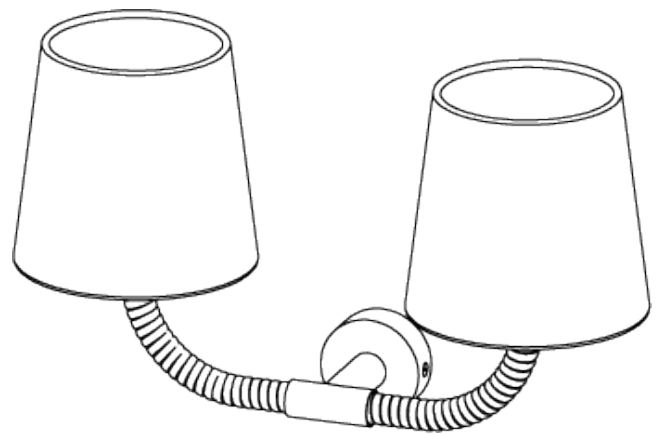

PORTA ROMANA

Holden Wall Light Large

TWL119L | Brass

Dark Cane with Brass shown with 5 1/2" Fez in Natural Linen

HEIGHT 150mm 6"	CONSTRUCTED FROM Steel and brass with wrapped cane	RECOMMENDED SHADE 5.5" Fez
HEIGHT WITH SHADE 250mm 10"	WEIGHT 0.7 kg 1.54 lbs	MAX WATTAGE 25W
WIDTH 265mm 10 1/2"	PROJECTION 155mm 6 1/4"	LAMP 2 x 450lm (5w) LED E14 Candle
WIDTH WITH SHADE 310mm 12 1/4"		VOLTAGE 220-240V
		FLEX AND SWITCH Brass lampholder

FINISHES

- 1 Dark Cane with Brass
- 2 Dark Cane with Antiqued Brass

Holden Wall Light Large

TWL119L

HEIGHT
150mm | 6"

HEIGHT WITH SHADE
250mm | 10"

WIDTH
265mm | 10 1/2"

WIDTH WITH SHADE
310mm | 12 1/4"