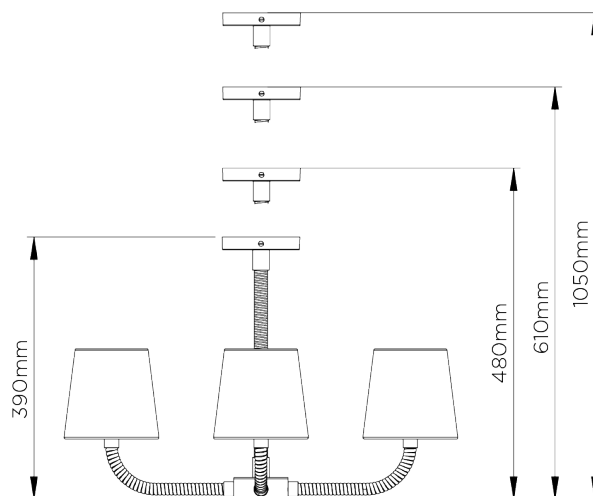

## Holden Ceiling Light

MCL77 | Brass

Dark Cane with Brass with 5.5" Fez in Natural Linen

**WIDTH**  
585mm | 23"

**CONSTRUCTED FROM**  
Steel and brass with wrapped cane

**RECOMMENDED SHADE**  
5.5" Fez

**MINIMUM DROP**  
390mm | 15 1/2"

**WEIGHT**  
2.6 kg | 5.72 lbs

**MAX WATTAGE**  
25W

**DROPS AVAILABLE**  
390mm / 480mm / 610mm /  
1050mm / Custom

**LAMP**  
4 x 450lm (5w) LED E14 Candle

**VOLTAGE**  
220-240V

**FLEX AND SWITCH**  
Brass lampholder and Brass flex

# Holden Ceiling Light

MCL77

WIDTH  
585mm | 23"

MINIMUM DROP  
390mm | 15 1/2"

DROPS AVAILABLE  
390mm / 480mm / 610mm / 1050mm /  
Custom

© Porta Romana 2022

Dimensions and weights are provided as a guide. All Porta Romana Products are made by hand and variations can occur in some products. The products you are buying or marketing are exclusive designs belonging to Porta Romana. Please do not submit design sheets featuring our products to other manufacturing companies nor to other parties who might. Any manufacturer found to be reproducing Porta Romana products will be breaching copyright law and will be actively pursued