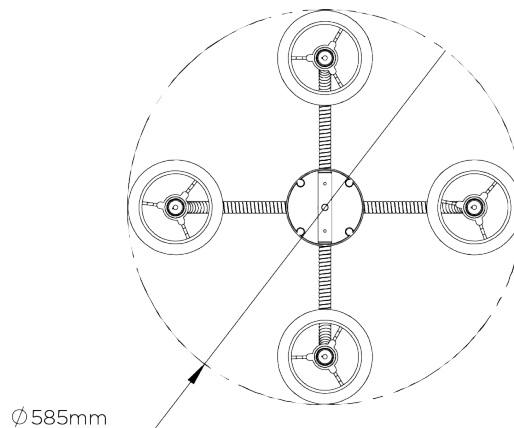

## Holden Ceiling Light

MCL77 | Brass

Dark Cane with Brass with 5.5" Fez in Natural Linen

**WIDTH**  
585mm | 23"

**CONSTRUCTED FROM**  
Steel and brass with wrapped cane

**RECOMMENDED SHADE**  
5.5" Fez

**MINIMUM DROP**  
390mm | 15 1/2"

**WEIGHT**  
2.6 kg | 5.72 lbs

**MAX WATTAGE**  
25W

**DROPS AVAILABLE**  
390mm / 480mm / 610mm /  
1050mm / Custom

**LAMP**  
4 x 450lm (5w) LED E14 Candle

**VOLTAGE**  
220-240V

**FLEX AND SWITCH**  
Brass lampholder and Brass flex

# Holden Ceiling Light

MCL77

WIDTH  
585mm | 23"

MINIMUM DROP  
390mm | 15 1/2"

DROPS AVAILABLE  
390mm / 480mm / 610mm / 1050mm /  
Custom

© Porta Romana 2022

Dimensions and weights are provided as a guide. All Porta Romana Products are made by hand and variations can occur in some products. The products you are buying or marketing are exclusive designs belonging to Porta Romana. Please do not submit design sheets featuring our products to other manufacturing companies nor to other parties who might. Any manufacturer found to be reproducing Porta Romana products will be breaching copyright law and will be actively pursued