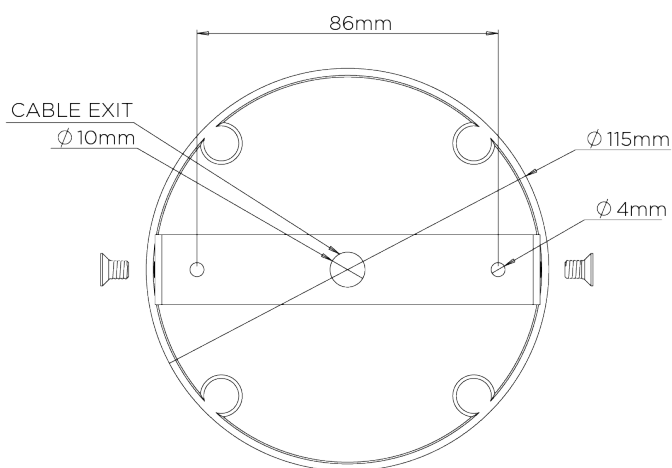

## Holden Ceiling Light

MCL77 | Brass

Dark Cane with Brass with 5.5" Fez in Natural Linen

**WIDTH**  
585mm | 23"

**CONSTRUCTED FROM**  
Steel and brass with wrapped cane

**RECOMMENDED SHADE**  
5.5" Fez

**MINIMUM DROP**  
390mm | 15 1/2"

**WEIGHT**  
2.6 kg | 5.72 lbs

**MAX WATTAGE**  
25W

**DROPS AVAILABLE**  
390mm / 480mm / 610mm /  
1050mm / Custom

**LAMP**  
4 x 450lm (5w) LED E14 Candle

**VOLTAGE**  
220-240V

**FLEX AND SWITCH**  
Brass lampholder and Brass flex

# Holden Ceiling Light

MCL77

WIDTH  
585mm | 23"

MINIMUM DROP  
390mm | 15 1/2"

DROPS AVAILABLE  
390mm / 480mm / 610mm / 1050mm /  
Custom

© Porta Romana 2022

Dimensions and weights are provided as a guide. All Porta Romana Products are made by hand and variations can occur in some products. The products you are buying or marketing are exclusive designs belonging to Porta Romana. Please do not submit design sheets featuring our products to other manufacturing companies nor to other parties who might. Any manufacturer found to be reproducing Porta Romana products will be breaching copyright law and will be actively pursued