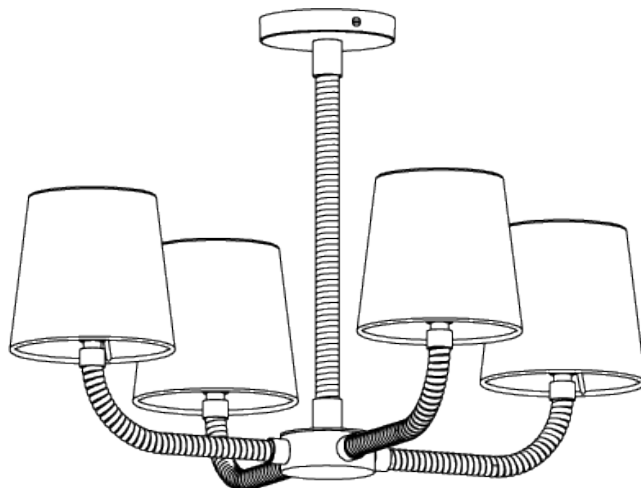

## Holden Ceiling Light

MCL77 | Brass

Dark Cane with Brass with 5.5" Fez in Natural Linen

**WIDTH**  
585mm | 23"

**CONSTRUCTED FROM**  
Steel and brass with wrapped cane

**RECOMMENDED SHADE**  
5.5" Fez

**MINIMUM DROP**  
390mm | 15 1/2"

**WEIGHT**  
2.6 kg | 5.72 lbs

**MAX WATTAGE**  
25W

**DROPS AVAILABLE**  
390mm / 480mm / 610mm /  
1050mm / Custom

**LAMP**  
4 x 450lm (5w) LED E14 Candle

**VOLTAGE**  
220-240V

**FLEX AND SWITCH**  
Brass lampholder and Brass flex

# Holden Ceiling Light

MCL77

WIDTH  
585mm | 23"

MINIMUM DROP  
390mm | 15 1/2"

DROPS AVAILABLE  
390mm / 480mm / 610mm / 1050mm /  
Custom

© Porta Romana 2022

Dimensions and weights are provided as a guide. All Porta Romana Products are made by hand and variations can occur in some products. The products you are buying or marketing are exclusive designs belonging to Porta Romana. Please do not submit design sheets featuring our products to other manufacturing companies nor to other parties who might. Any manufacturer found to be reproducing Porta Romana products will be breaching copyright law and will be actively pursued