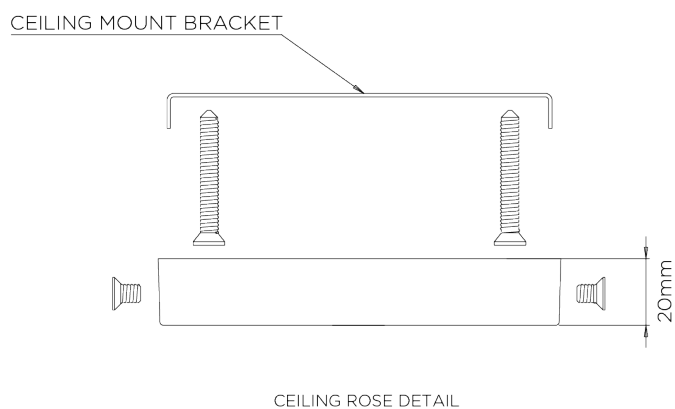

## Holden Ceiling Light

MCL77 | Brass

Dark Cane with Brass with 5.5" Fez in Natural Linen

**WIDTH**  
585mm | 23"

**CONSTRUCTED FROM**  
Steel and brass with wrapped cane

**RECOMMENDED SHADE**  
5.5" Fez

**MINIMUM DROP**  
390mm | 15 1/2"

**WEIGHT**  
2.6 kg | 5.72 lbs

**MAX WATTAGE**  
25W

**DROPS AVAILABLE**  
390mm / 480mm / 610mm /  
1050mm / Custom

**LAMP**  
4 x 450lm (5w) LED E14 Candle

**VOLTAGE**  
220-240V

**FLEX AND SWITCH**  
Brass lampholder and Brass flex

# Holden Ceiling Light

MCL77

WIDTH  
585mm | 23"

MINIMUM DROP  
390mm | 15 1/2"

DROPS AVAILABLE  
390mm / 480mm / 610mm / 1050mm /  
Custom

© Porta Romana 2022

Dimensions and weights are provided as a guide. All Porta Romana Products are made by hand and variations can occur in some products. The products you are buying or marketing are exclusive designs belonging to Porta Romana. Please do not submit design sheets featuring our products to other manufacturing companies nor to other parties who might. Any manufacturer found to be reproducing Porta Romana products will be breaching copyright law and will be actively pursued