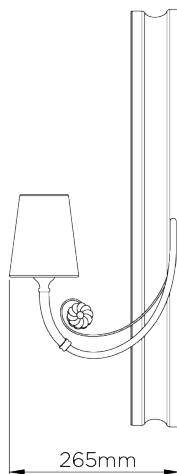

## Holbein Mirror with Lights

WM58W | Parchment

Parchment with painted COM shades

DEPTH  
250mm | 25.25"

CONSTRUCTED FROM  
Cast composite with decorative  
finish

RECOMMENDED SHADE  
4" Holbein Fez

DIAMETER  
740mm | 29 1/4"

WEIGHT  
10.5 kg | 23.1 lbs

MAX WATTAGE  
2 x 25W

LAMP  
2 x 320lm (3w) LED G9 Capsule

VOLTAGE  
220-240V

FINISHES  
1 Parchment

## WM58W

DEPTH  
250mm | 25.25"

DIAMETER  
740mm | 29 1/4"

 CABLE EXIT  
AREA

© Porta Romana 2022

Dimensions and weights are provided as a guide. All Porta Romana Products are made by hand and variations can occur in some products. The products you are buying or marketing are exclusive designs belonging to Porta Romana. Please do not submit design sheets featuring our products to other manufacturing companies nor to other parties who might. Any manufacturer found to be reproducing Porta Romana products will be breaching copyright law and will be actively pursued