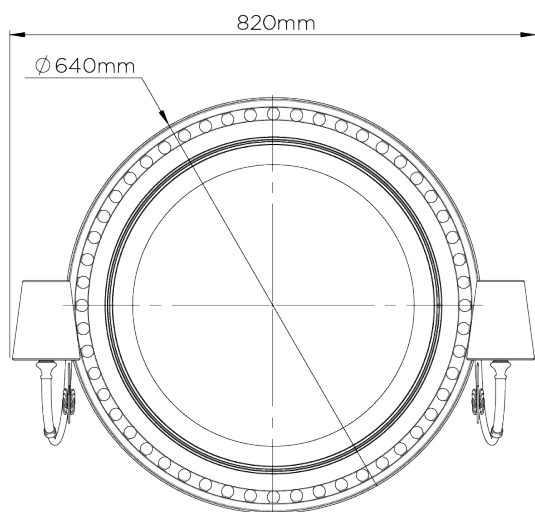

## Holbein Mirror with Lights

WM58W | Parchment

Parchment with painted COM shades

DEPTH  
250mm | 25.25"

CONSTRUCTED FROM  
Cast composite with decorative  
finish

RECOMMENDED SHADE  
4" Holbein Fez

DIAMETER  
740mm | 29 1/4"

WEIGHT  
10.5 kg | 23.1 lbs

MAX WATTAGE  
2 x 25W

LAMP  
2 x 320lm (3w) LED G9 Capsule

VOLTAGE  
220-240V

FINISHES  
1 Parchment

## WM58W

DEPTH  
250mm | 25.25"

DIAMETER  
740mm | 29 1/4"

 CABLE EXIT  
AREA

© Porta Romana 2022

Dimensions and weights are provided as a guide. All Porta Romana Products are made by hand and variations can occur in some products. The products you are buying or marketing are exclusive designs belonging to Porta Romana. Please do not submit design sheets featuring our products to other manufacturing companies nor to other parties who might. Any manufacturer found to be reproducing Porta Romana products will be breaching copyright law and will be actively pursued