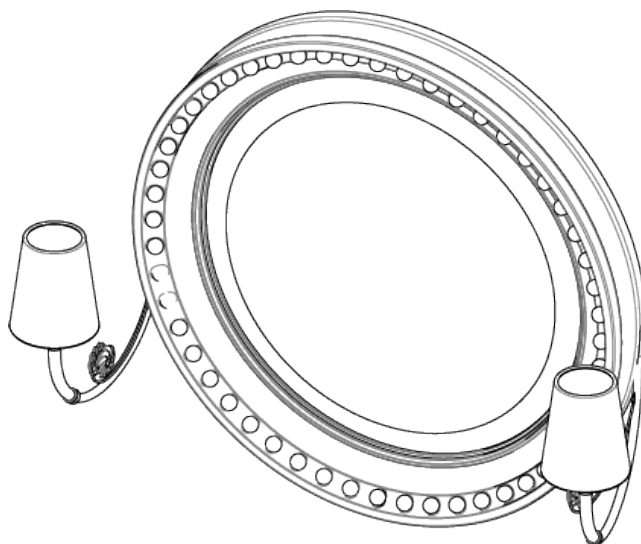

## Holbein Mirror with Lights

WM58W | Parchment

Parchment with painted COM shades

DEPTH  
250mm | 25.25"

CONSTRUCTED FROM  
Cast composite with decorative  
finish

RECOMMENDED SHADE  
4" Holbein Fez

DIAMETER  
740mm | 29 1/4"

WEIGHT  
10.5 kg | 23.1 lbs

MAX WATTAGE  
2 x 25W

LAMP  
2 x 320lm (3w) LED G9 Capsule

VOLTAGE  
220-240V

FINISHES  
1 Parchment

# Holbein Mirror with Lights

## WM58W

DEPTH  
250mm | 25.25"

DIAMETER  
740mm | 29 1/4"

 CABLE EXIT  
AREA

© Porta Romana 2022

Dimensions and weights are provided as a guide. All Porta Romana Products are made by hand and variations can occur in some products. The products you are buying or marketing are exclusive designs belonging to Porta Romana. Please do not submit design sheets featuring our products to other manufacturing companies nor to other parties who might. Any manufacturer found to be reproducing Porta Romana products will be breaching copyright law and will be actively pursued