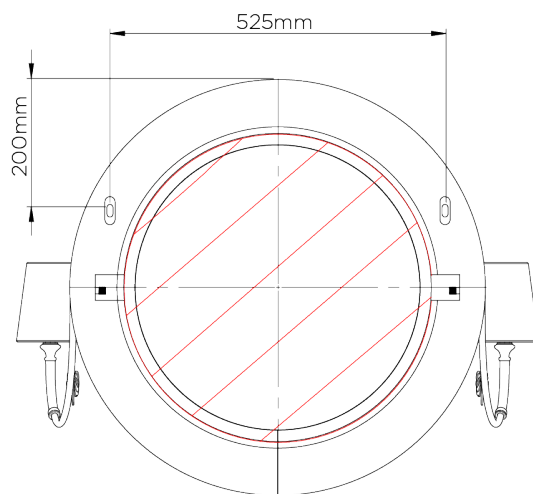

## Holbein Mirror with Lights

WM58W | Parchment

Parchment with painted COM shades

DEPTH  
250mm | 25.25"

CONSTRUCTED FROM  
Cast composite with decorative  
finish

RECOMMENDED SHADE  
4" Holbein Fez

DIAMETER  
740mm | 29 1/4"

WEIGHT  
10.5 kg | 23.1 lbs

MAX WATTAGE  
2 x 25W

LAMP  
2 x 320lm (3w) LED G9 Capsule

VOLTAGE  
220-240V

FINISHES  
1 Parchment

## WM58W

DEPTH  
250mm | 25.25"

DIAMETER  
740mm | 29 1/4"

 CABLE EXIT  
AREA

© Porta Romana 2022

Dimensions and weights are provided as a guide. All Porta Romana Products are made by hand and variations can occur in some products. The products you are buying or marketing are exclusive designs belonging to Porta Romana. Please do not submit design sheets featuring our products to other manufacturing companies nor to other parties who might. Any manufacturer found to be reproducing Porta Romana products will be breaching copyright law and will be actively pursued