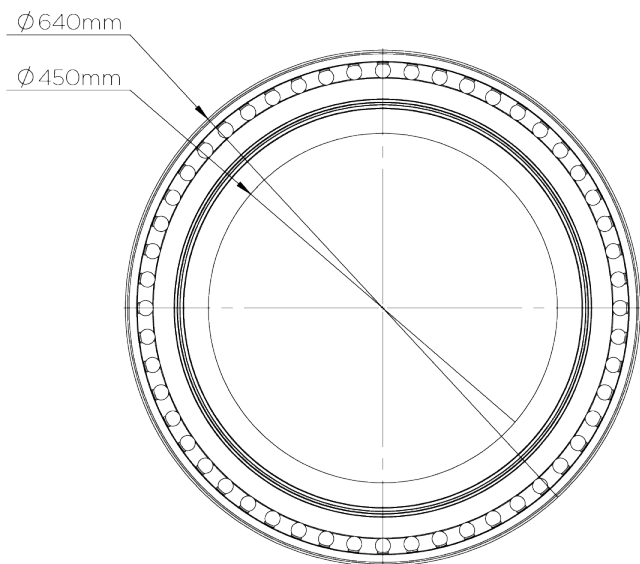

PORTA ROMANA

Holbein Mirror

WM58 | Versailles Gold

Holbein mirror in Versailles Gold and Antique glass

DEPTH
75mm | 3"

CONSTRUCTED FROM
Cast composite with decorative
finish

DIAMETER
640mm | 25 1/4"

WEIGHT
10 kg | 22 lbs

FINISHES
1 Parchment
2 Versailles Gold

Holbein Mirror

WM58

DEPTH
75mm | 3"

DIAMETER
640mm | 25 1/4"

© Porta Romana 2022

Dimensions and weights are provided as a guide. All Porta Romana Products are made by hand and variations can occur in some products. The products you are buying or marketing are exclusive designs belonging to Porta Romana. Please do not submit design sheets featuring our products to other manufacturing companies nor to other parties who might. Any manufacturer found to be reproducing Porta Romana products will be breaching copyright law and will be actively pursued