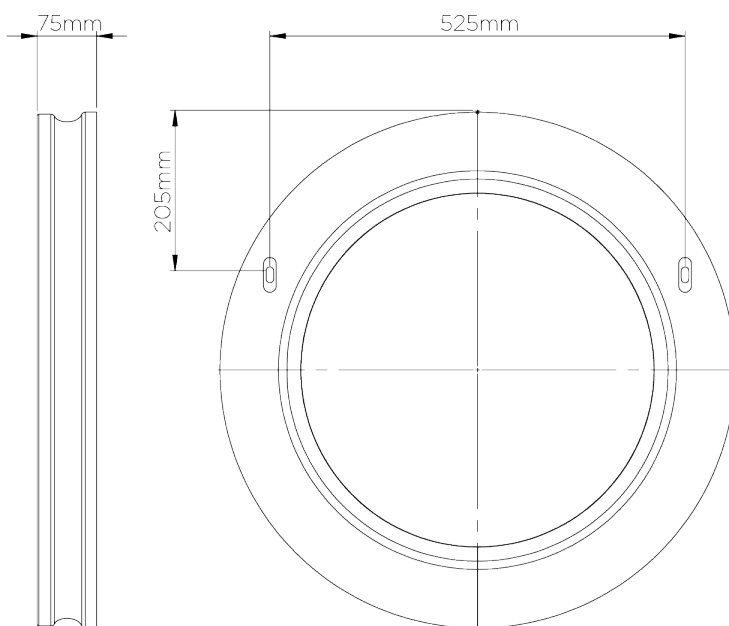

PORTA ROMANA

Holbein Mirror

WM58 | Versailles Gold

Holbein mirror in Versailles Gold and Antique glass

DEPTH
75mm | 3"

CONSTRUCTED FROM
Cast composite with decorative
finish

DIAMETER
640mm | 25 1/4"

WEIGHT
10 kg | 22 lbs

FINISHES
1 Parchment
2 Versailles Gold

Holbein Mirror

WM58

DEPTH
75mm | 3"

DIAMETER
640mm | 25 1/4"

© Porta Romana 2022

Dimensions and weights are provided as a guide. All Porta Romana Products are made by hand and variations can occur in some products. The products you are buying or marketing are exclusive designs belonging to Porta Romana. Please do not submit design sheets featuring our products to other manufacturing companies nor to other parties who might. Any manufacturer found to be reproducing Porta Romana products will be breaching copyright law and will be actively pursued