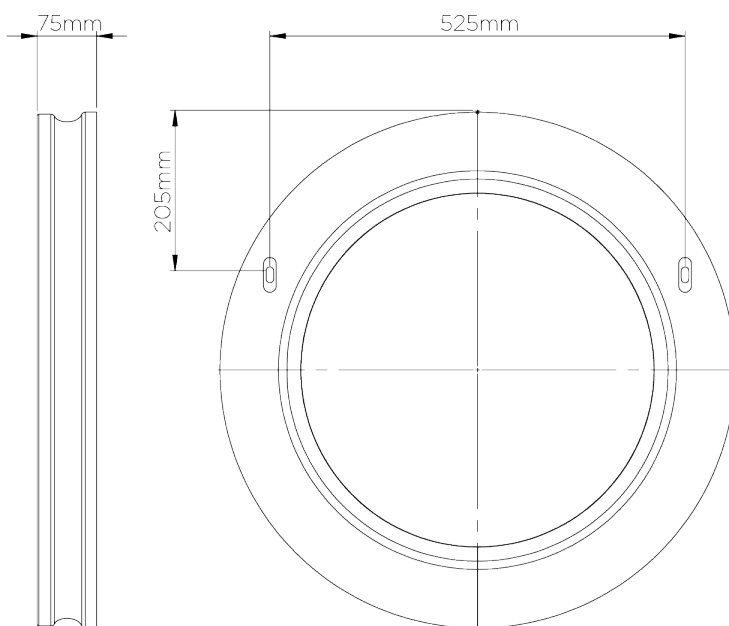

PORTA ROMANA

Holbein Mirror

WM58 | Parchment

Shown in Parchment with Antique Glass

DEPTH
75mm | 3"

CONSTRUCTED FROM
Cast composite with decorative
finish

DIAMETER
640mm | 25 1/4"

WEIGHT
10 kg | 22 lbs

FINISHES
1 Parchment
2 Versailles Gold

Holbein Mirror

WM58

DEPTH
75mm | 3"

DIAMETER
640mm | 25 1/4"

© Porta Romana 2022

Dimensions and weights are provided as a guide. All Porta Romana Products are made by hand and variations can occur in some products. The products you are buying or marketing are exclusive designs belonging to Porta Romana. Please do not submit design sheets featuring our products to other manufacturing companies nor to other parties who might. Any manufacturer found to be reproducing Porta Romana products will be breaching copyright law and will be actively pursued