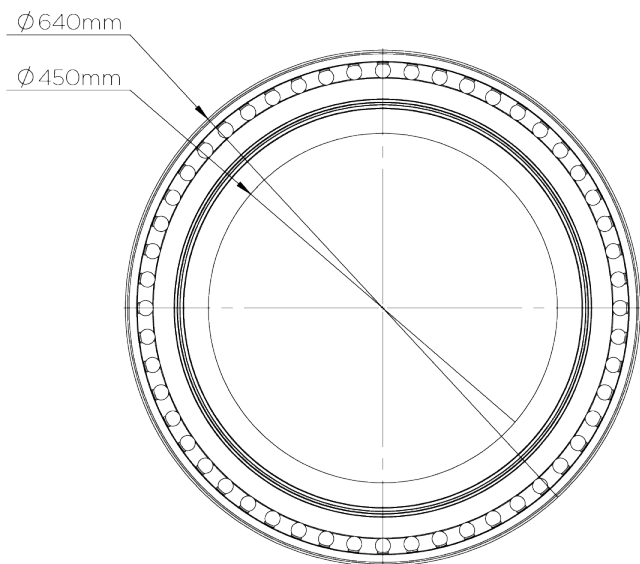

PORTA ROMANA

Holbein Mirror

WM58 | Parchment

Shown in Parchment with Antique Glass

DEPTH
75mm | 3"

CONSTRUCTED FROM
Cast composite with decorative
finish

DIAMETER
640mm | 25 1/4"

WEIGHT
10 kg | 22 lbs

FINISHES
1 Parchment
2 Versailles Gold

Holbein Mirror

WM58

DEPTH
75mm | 3"

DIAMETER
640mm | 25 1/4"

© Porta Romana 2022

Dimensions and weights are provided as a guide. All Porta Romana Products are made by hand and variations can occur in some products. The products you are buying or marketing are exclusive designs belonging to Porta Romana. Please do not submit design sheets featuring our products to other manufacturing companies nor to other parties who might. Any manufacturer found to be reproducing Porta Romana products will be breaching copyright law and will be actively pursued