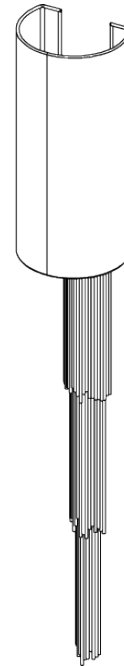

## Halley Wall Light

TWL84 | Burnt Silver

Burnt Silver shown with 6" Halley Oval in Putty

HEIGHT  
765mm | 30 1/4"

CONSTRUCTED FROM  
Forged steel with decorative finish

RECOMMENDED SHADE  
6" Halley Oval

HEIGHT WITH SHADE  
950mm | 37 1/2"

WEIGHT  
1.3 kg | 2.86 lbs

MAX WATTAGE  
25W

WIDTH  
115mm | 4 3/4"

PROJECTION  
115mm | 4 3/4"

LAMP  
1 x 450lm (5w) LED E14 Candle

WIDTH WITH SHADE  
152mm | 6"

VOLTAGE  
220-240V

FLEX AND SWITCH  
Nickel lampholder

FINISHES  
1 Burnt Silver  
2 Bronzed  
3 White Gold

# Halley Wall Light

TWL84

HEIGHT  
765mm | 30 1/4"

HEIGHT WITH SHADE  
950mm | 37 1/2"

WIDTH  
115mm | 4 3/4"

WIDTH WITH SHADE  
152mm | 6"

FRONT

BACK