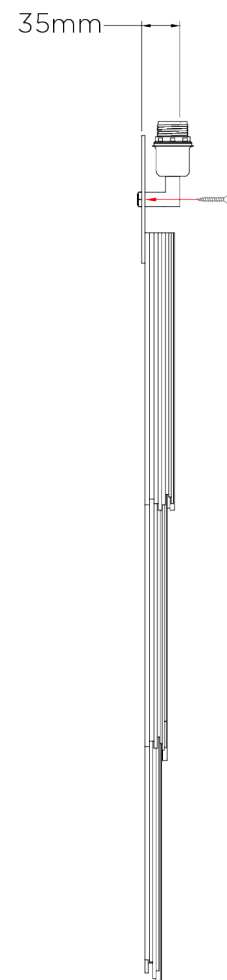

## Halley Wall Light

TWL84 | Burnt Silver

Burnt Silver shown with 6" Halley Oval in Putty

HEIGHT  
765mm | 30 1/4"

CONSTRUCTED FROM  
Forged steel with decorative finish

RECOMMENDED SHADE  
6" Halley Oval

HEIGHT WITH SHADE  
950mm | 37 1/2"

WEIGHT  
1.3 kg | 2.86 lbs

MAX WATTAGE  
25W

WIDTH  
115mm | 4 3/4"

PROJECTION  
115mm | 4 3/4"

LAMP  
1 x 450lm (5w) LED E14 Candle

WIDTH WITH SHADE  
152mm | 6"

VOLTAGE  
220-240V

FLEX AND SWITCH  
Nickel lampholder

FINISHES  
1 Burnt Silver  
2 Bronzed  
3 White Gold

# Halley Wall Light

TWL84

HEIGHT  
765mm | 30 1/4"

HEIGHT WITH SHADE  
950mm | 37 1/2"

WIDTH  
115mm | 4 3/4"

WIDTH WITH SHADE  
152mm | 6"

FRONT

BACK