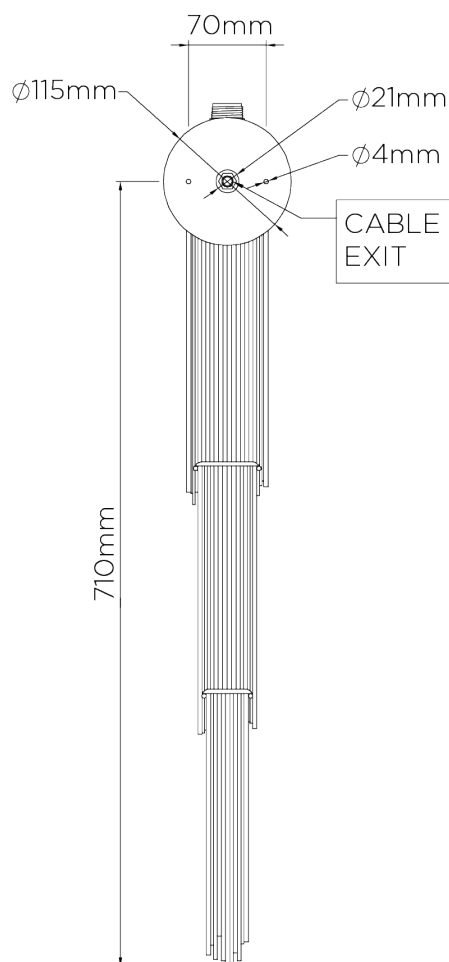

## Halley Wall Light

TWL84 | Burnt Silver

Burnt Silver shown with 6" Halley Oval in Putty

HEIGHT  
765mm | 30 1/4"

CONSTRUCTED FROM  
Forged steel with decorative finish

RECOMMENDED SHADE  
6" Halley Oval

HEIGHT WITH SHADE  
950mm | 37 1/2"

WEIGHT  
1.3 kg | 2.86 lbs

MAX WATTAGE  
25W

WIDTH  
115mm | 4 3/4"

PROJECTION  
115mm | 4 3/4"

LAMP  
1 x 450lm (5w) LED E14 Candle

WIDTH WITH SHADE  
152mm | 6"

VOLTAGE  
220-240V

FLEX AND SWITCH  
Nickel lampholder

# Halley Wall Light

TWL84

HEIGHT  
765mm | 30 1/4"

HEIGHT WITH SHADE  
950mm | 37 1/2"

WIDTH  
115mm | 4 3/4"

WIDTH WITH SHADE  
152mm | 6"

FRONT

BACK