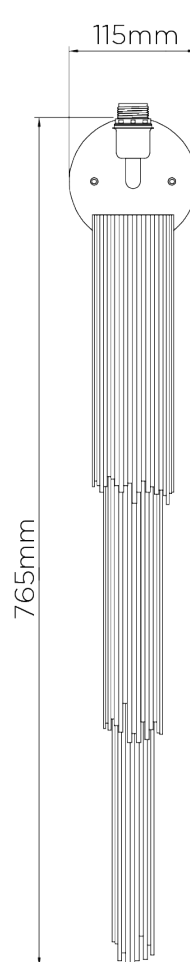

## Halley Wall Light

TWL84 | Burnt Silver

Burnt Silver shown with 6" Halley Oval in Putty

HEIGHT  
765mm | 30 1/4"

CONSTRUCTED FROM  
Forged steel with decorative finish

RECOMMENDED SHADE  
6" Halley Oval

HEIGHT WITH SHADE  
950mm | 37 1/2"

WEIGHT  
1.3 kg | 2.86 lbs

MAX WATTAGE  
25W

WIDTH  
115mm | 4 3/4"

PROJECTION  
115mm | 4 3/4"

LAMP  
1 x 450lm (5w) LED E14 Candle

WIDTH WITH SHADE  
152mm | 6"

VOLTAGE  
220-240V

FLEX AND SWITCH  
Nickel lampholder

FINISHES  
1 Burnt Silver  
2 Bronzed  
3 White Gold

# Halley Wall Light

TWL84

HEIGHT  
765mm | 30 1/4"

HEIGHT WITH SHADE  
950mm | 37 1/2"

WIDTH  
115mm | 4 3/4"

WIDTH WITH SHADE  
152mm | 6"

FRONT

BACK