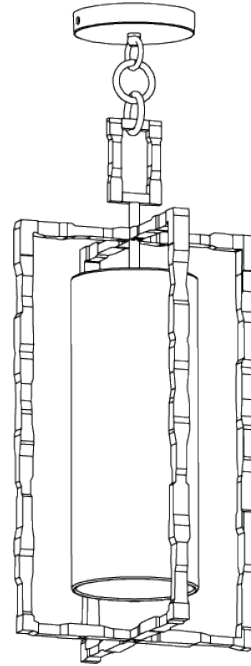

PORTA ROMANA

Giacometti Pendant Small

MCL76S | Gold

Gold shown with 5" Tall Cylinder in Natural Linen

WIDTH
240mm | 9 1/2"

CONSTRUCTED FROM
Forged steel with decorative finish

RECOMMENDED SHADE
5" Tall Cylinder

MINIMUM DROP
685mm | 27"

WEIGHT
4 kg | 8.8 lbs

MAX WATTAGE
25W

MAXIMUM DROP
1585mm | 62 1/2"

LAMP
1 x 450lm (5w) LED E14 Candle

DROPS AVAILABLE
1585mm / Custom

VOLTAGE
220-240V

FLEX AND SWITCH
Brass lampholder and Gold Silk flex

FINISHES
1 Carbon
2 Gold

Giacometti Pendant Small

MCL76S

WIDTH
240mm | 9 1/2"

MINIMUM DROP
685mm | 27"

MAXIMUM DROP
1585mm | 62 1/2"

DROPS AVAILABLE
1585mm / Custom

CEILING ROSE DETAIL

© Porta Romana 2022

Dimensions and weights are provided as a guide. All Porta Romana Products are made by hand and variations can occur in some products. The products you are buying or marketing are exclusive designs belonging to Porta Romana. Please do not submit design sheets featuring our products to other manufacturing companies nor to other parties who might. Any manufacturer found to be reproducing Porta Romana products will be breaching copyright law and will be actively pursued