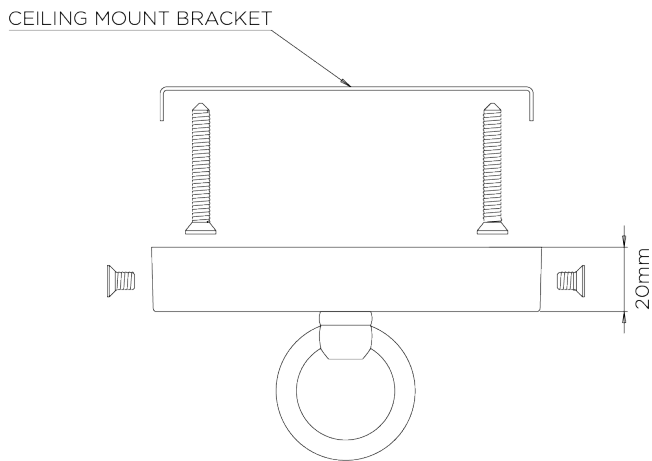

PORTA ROMANA

Giacometti Pendant Small

MCL76S | Gold

Gold shown with 5" Tall Cylinder in Natural Linen

WIDTH
240mm | 9 1/2"

CONSTRUCTED FROM
Forged steel with decorative finish

RECOMMENDED SHADE
5" Tall Cylinder

MINIMUM DROP
685mm | 27"

WEIGHT
4 kg | 8.8 lbs

MAX WATTAGE
25W

MAXIMUM DROP
1585mm | 62 1/2"

LAMP
1 x 450lm (5w) LED E14 Candle

DROPS AVAILABLE
1585mm / Custom

VOLTAGE
220-240V

FLEX AND SWITCH
Brass lampholder and Gold Silk flex

FINISHES
1 Carbon
2 Gold

Giacometti Pendant Small

MCL76S

WIDTH
240mm | 9 1/2"

MINIMUM DROP
685mm | 27"

MAXIMUM DROP
1585mm | 62 1/2"

DROPS AVAILABLE
1585mm / Custom

CEILING ROSE DETAIL