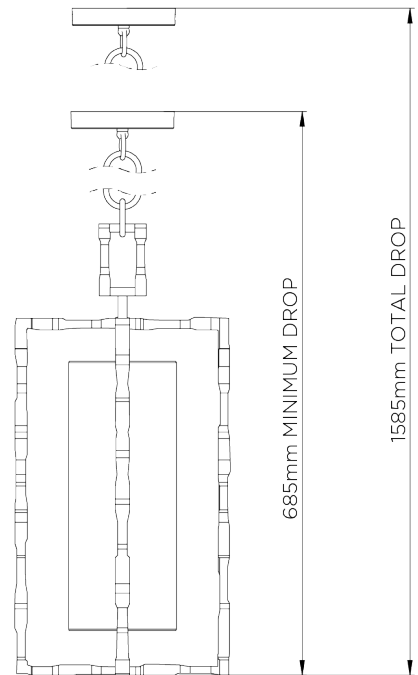

PORTA ROMANA

Giacometti Pendant Small

MCL76S | Gold

Gold shown with 5" Tall Cylinder in Natural Linen

WIDTH
240mm | 9 1/2"

CONSTRUCTED FROM
Forged steel with decorative finish

RECOMMENDED SHADE
5" Tall Cylinder

MINIMUM DROP
685mm | 27"

WEIGHT
4 kg | 8.8 lbs

MAX WATTAGE
25W

MAXIMUM DROP
1585mm | 62 1/2"

LAMP
1 x 450lm (5w) LED E14 Candle

DROPS AVAILABLE
1585mm / Custom

VOLTAGE
220-240V

FLEX AND SWITCH
Brass lampholder and Gold Silk flex

FINISHES
1 Carbon
2 Gold

Giacometti Pendant Small

MCL76S

WIDTH
240mm | 9 1/2"

MINIMUM DROP
685mm | 27"

MAXIMUM DROP
1585mm | 62 1/2"

DROPS AVAILABLE
1585mm / Custom

CEILING ROSE DETAIL