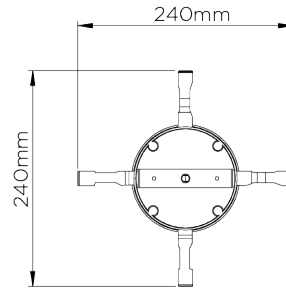

PORTA ROMANA

Giacometti Pendant Small

MCL76S | Gold

Gold shown with 5" Tall Cylinder in Natural Linen

WIDTH
240mm | 9 1/2"

CONSTRUCTED FROM
Forged steel with decorative finish

RECOMMENDED SHADE
5" Tall Cylinder

MINIMUM DROP
685mm | 27"

WEIGHT
4 kg | 8.8 lbs

MAX WATTAGE
25W

MAXIMUM DROP
1585mm | 62 1/2"

LAMP
1 x 450lm (5w) LED E14 Candle

DROPS AVAILABLE
1585mm / Custom

VOLTAGE
220-240V

FLEX AND SWITCH
Brass lampholder and Gold Silk flex

FINISHES
1 Carbon
2 Gold

Giacometti Pendant Small

MCL76S

WIDTH
240mm | 9 1/2"

MINIMUM DROP
685mm | 27"

MAXIMUM DROP
1585mm | 62 1/2"

DROPS AVAILABLE
1585mm / Custom

CEILING ROSE DETAIL