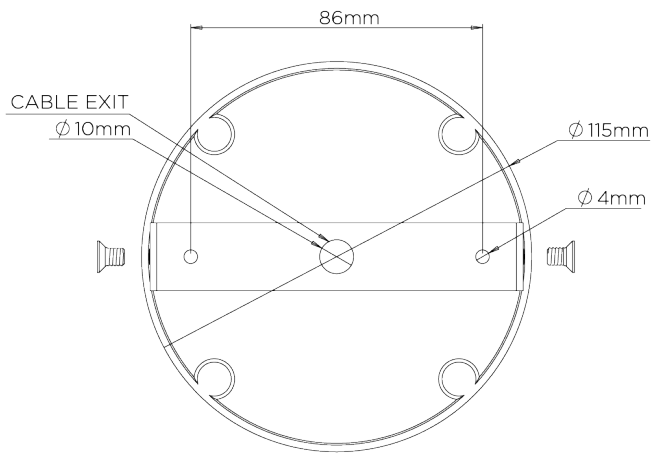

PORTA ROMANA

Giacometti Pendant Small

MCL76S | Gold

Gold shown with 5" Tall Cylinder in Natural Linen

WIDTH
240mm | 9 1/2"

CONSTRUCTED FROM
Forged steel with decorative finish

RECOMMENDED SHADE
5" Tall Cylinder

MINIMUM DROP
685mm | 27"

WEIGHT
4 kg | 8.8 lbs

MAX WATTAGE
25W

MAXIMUM DROP
1585mm | 62 1/2"

LAMP
1 x 450lm (5w) LED E14 Candle

DROPS AVAILABLE
1585mm / Custom

VOLTAGE
220-240V

FLEX AND SWITCH
Brass lampholder and Gold Silk flex

FINISHES
1 Carbon
2 Gold

Giacometti Pendant Small

MCL76S

WIDTH
240mm | 9 1/2"

MINIMUM DROP
685mm | 27"

MAXIMUM DROP
1585mm | 62 1/2"

DROPS AVAILABLE
1585mm / Custom

CEILING ROSE DETAIL