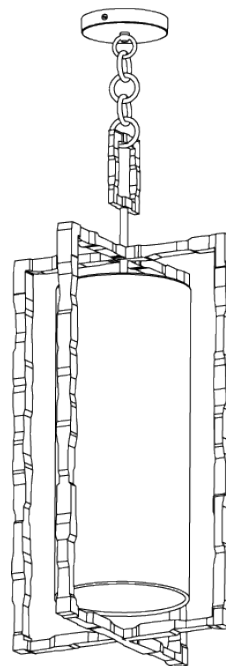

PORTA ROMANA

Giacometti Pendant Large

MCL76L | Gold

Gold shown with Carbon Linen

DROPS AVAILABLE
1755mm / Custom

WEIGHT
7.4 kg | 16.28 lbs

RECOMMENDED SHADE
7" Tall Cylinder

MAX WATTAGE
25W

FLEX AND SWITCH
Brass lampholder and Gold Silk flex

FINISHES
1 Gold

Giacometti Pendant Large

MCL76L

DROPS AVAILABLE
1755mm / Custom

© Porta Romana 2022

Dimensions and weights are provided as a guide. All Porta Romana Products are made by hand and variations can occur in some products. The products you are buying or marketing are exclusive designs belonging to Porta Romana. Please do not submit design sheets featuring our products to other manufacturing companies nor to other parties who might. Any manufacturer found to be reproducing Porta Romana products will be breaching copyright law and will be actively pursued