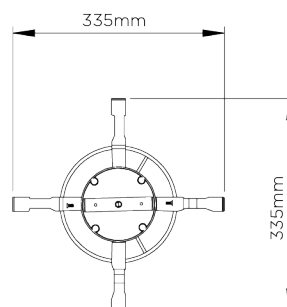

PORTA ROMANA

Giacometti Pendant Large

MCL76L | Gold

Gold shown with Carbon Linen

DROPS AVAILABLE
1755mm / Custom

WEIGHT
7.4 kg | 16.28 lbs

RECOMMENDED SHADE
7" Tall Cylinder

MAX WATTAGE
25W

FLEX AND SWITCH
Brass lampholder and Gold Silk flex

FINISHES
1 Gold

Giacometti Pendant Large

MCL76L

DROPS AVAILABLE
1755mm / Custom

© Porta Romana 2022

Dimensions and weights are provided as a guide. All Porta Romana Products are made by hand and variations can occur in some products. The products you are buying or marketing are exclusive designs belonging to Porta Romana. Please do not submit design sheets featuring our products to other manufacturing companies nor to other parties who might. Any manufacturer found to be reproducing Porta Romana products will be breaching copyright law and will be actively pursued