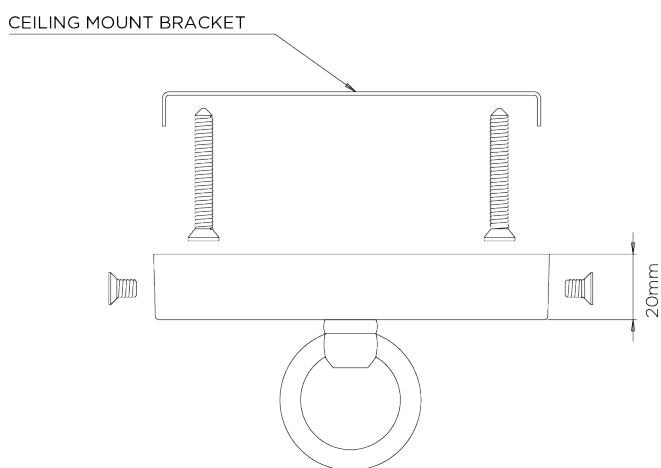

PORTA ROMANA

Giacometti Pendant Large

MCL76L | Gold

Gold shown with Carbon Linen

DROPS AVAILABLE
1755mm / Custom

WEIGHT
7.4 kg | 16.28 lbs

RECOMMENDED SHADE
7" Tall Cylinder

MAX WATTAGE
25W

FLEX AND SWITCH
Brass lampholder and Gold Silk flex

FINISHES
1 Gold

Giacometti Pendant Large

MCL76L

DROPS AVAILABLE
1755mm / Custom

© Porta Romana 2022

Dimensions and weights are provided as a guide. All Porta Romana Products are made by hand and variations can occur in some products. The products you are buying or marketing are exclusive designs belonging to Porta Romana. Please do not submit design sheets featuring our products to other manufacturing companies nor to other parties who might. Any manufacturer found to be reproducing Porta Romana products will be breaching copyright law and will be actively pursued