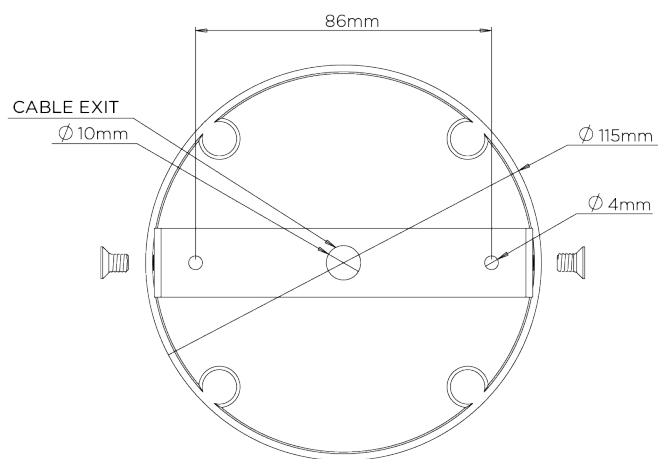

PORTA ROMANA

Giacometti Pendant Large

MCL76L | Gold

Gold shown with Carbon Linen

DROPS AVAILABLE
1755mm / Custom

WEIGHT
7.4 kg | 16.28 lbs

RECOMMENDED SHADE
7" Tall Cylinder

MAX WATTAGE
25W

FLEX AND SWITCH
Brass lampholder and Gold Silk flex

FINISHES
1 Gold

Giacometti Pendant Large

MCL76L

DROPS AVAILABLE
1755mm / Custom

© Porta Romana 2022

Dimensions and weights are provided as a guide. All Porta Romana Products are made by hand and variations can occur in some products. The products you are buying or marketing are exclusive designs belonging to Porta Romana. Please do not submit design sheets featuring our products to other manufacturing companies nor to other parties who might. Any manufacturer found to be reproducing Porta Romana products will be breaching copyright law and will be actively pursued