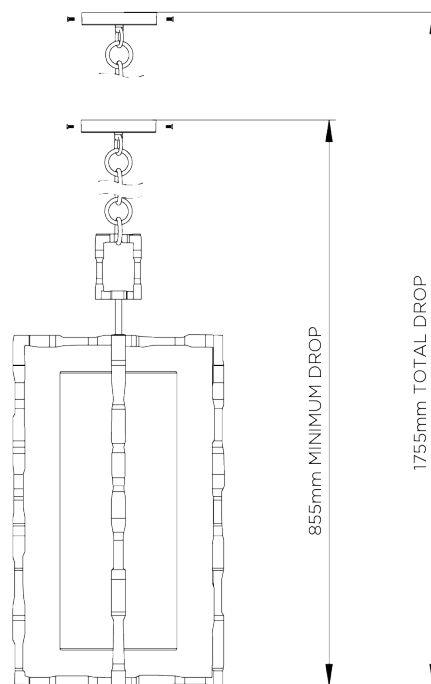

PORTA ROMANA

Giacometti Pendant Large

MCL76L | Gold

Gold shown with Carbon Linen

DROPS AVAILABLE
1755mm / Custom

WEIGHT
7.4 kg | 16.28 lbs

RECOMMENDED SHADE
7" Tall Cylinder

MAX WATTAGE
25W

FLEX AND SWITCH
Brass lampholder and Gold Silk flex

FINISHES
1 Gold

Giacometti Pendant Large

MCL76L

DROPS AVAILABLE
1755mm / Custom

© Porta Romana 2022

Dimensions and weights are provided as a guide. All Porta Romana Products are made by hand and variations can occur in some products. The products you are buying or marketing are exclusive designs belonging to Porta Romana. Please do not submit design sheets featuring our products to other manufacturing companies nor to other parties who might. Any manufacturer found to be reproducing Porta Romana products will be breaching copyright law and will be actively pursued