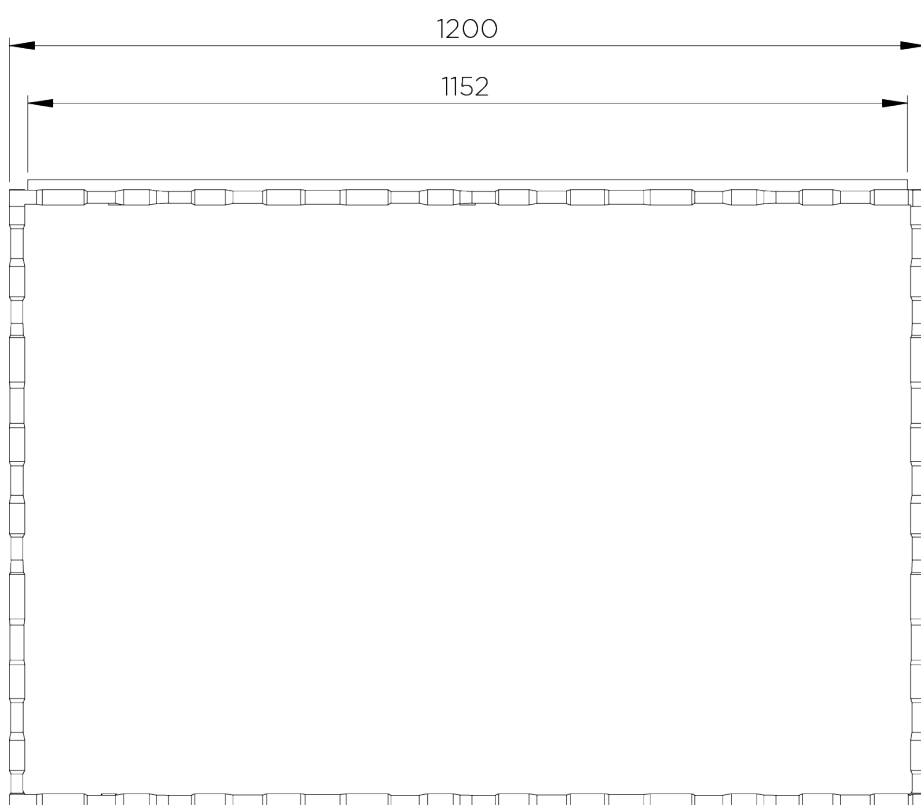

PORTA ROMANA

Giacometti Console Table Small

CCT01S | Versailles Gold

Versailles Gold shown with Faux Limestone Top

HEIGHT
850mm | 33 1/2"

WIDTH
1200mm | 47 1/4"

DEPTH
400mm | 15 3/4"

CONSTRUCTED FROM
Forged steel with decorative finish
and lacquered wood or marble top

WEIGHT
38 kg | 83.6 lbs

FINISHES
1 Bronzed
2 Versailles Gold

Giacometti Console Table Small

CCT01S

HEIGHT
850mm | 33 1/2"

WIDTH
1200mm | 47 1/4"

DEPTH
400mm | 15 3/4"

© Porta Romana 2022