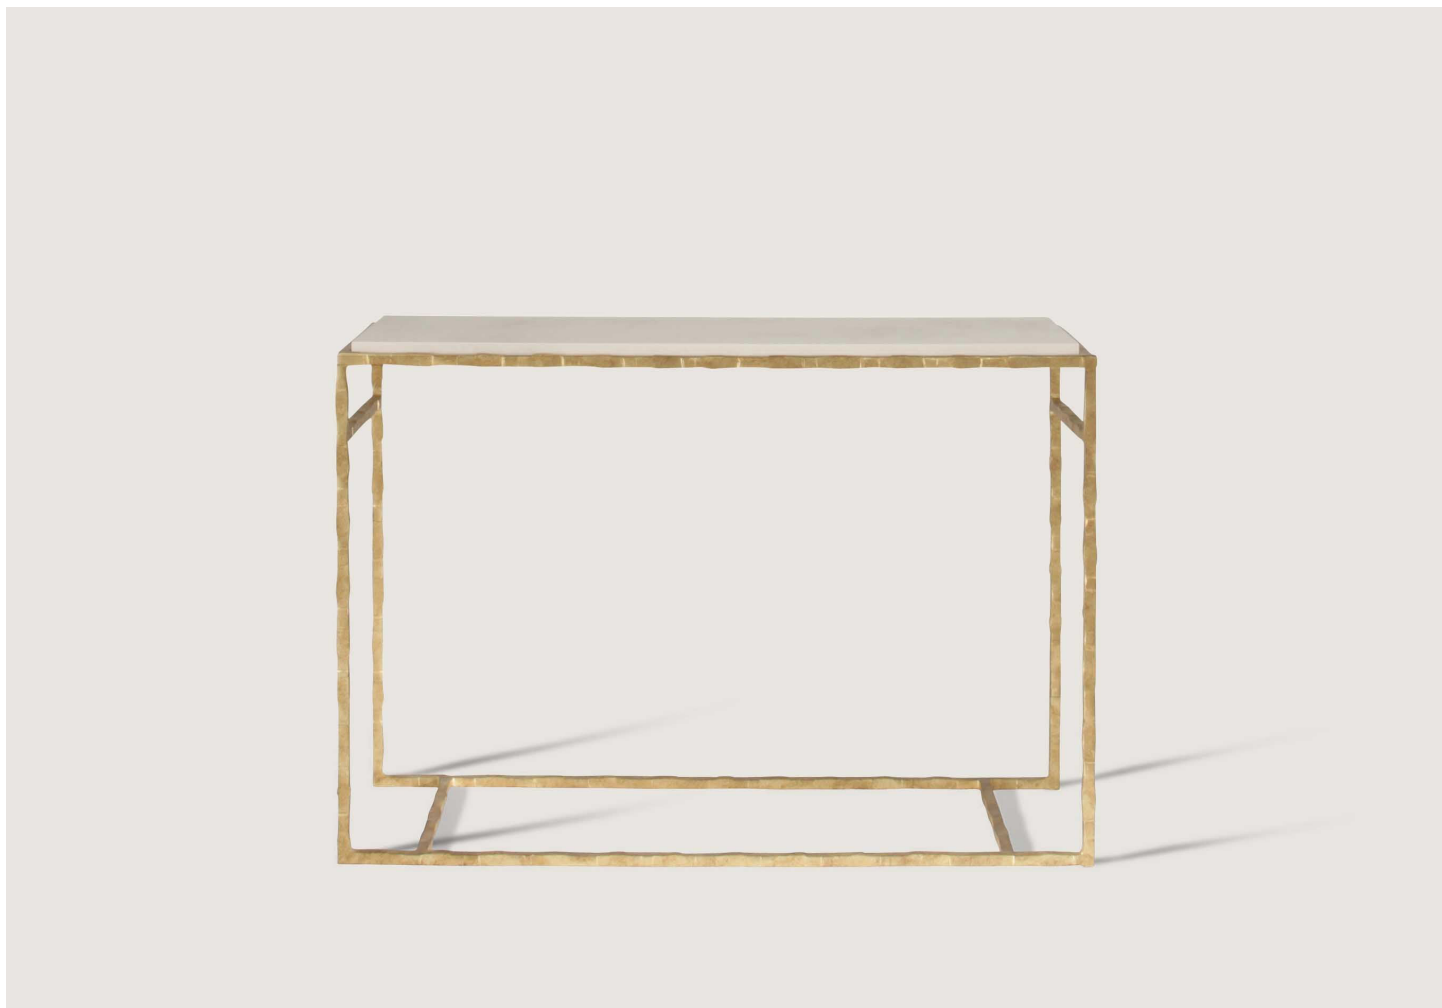

PORTA ROMANA

Giacometti Console Table Small

CCT01S | Versailles Gold

Versailles Gold shown with Faux Limestone Top

HEIGHT
850mm | 33 1/2"

WIDTH
1200mm | 47 1/4"

DEPTH
400mm | 15 3/4"

CONSTRUCTED FROM
Forged steel with decorative finish
and lacquered wood or marble top

WEIGHT
38 kg | 83.6 lbs

FINISHES
1 Bronzed
2 Versailles Gold

Giacometti Console Table Small

CCT01S

HEIGHT
850mm | 33 1/2"

WIDTH
1200mm | 47 1/4"

DEPTH
400mm | 15 3/4"

© Porta Romana 2022