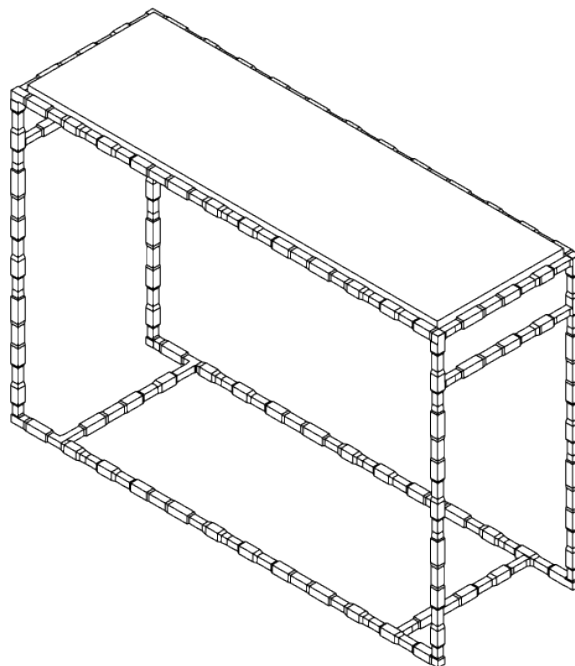

PORTA ROMANA

Giacometti Console Table Small

CCT01S | Versailles Gold

Versailles Gold shown with Faux Limestone Top

HEIGHT
850mm | 33 1/2"

WIDTH
1200mm | 47 1/4"

DEPTH
400mm | 15 3/4"

CONSTRUCTED FROM
Forged steel with decorative finish
and lacquered wood or marble top

WEIGHT
38 kg | 83.6 lbs

FINISHES
1 Bronzed
2 Versailles Gold

Giacometti Console Table Small

CCT01S

HEIGHT
850mm | 33 1/2"

WIDTH
1200mm | 47 1/4"

DEPTH
400mm | 15 3/4"

© Porta Romana 2022