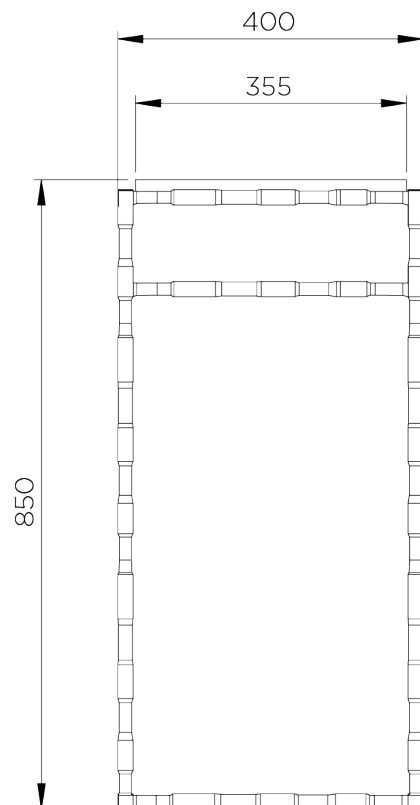

PORTA ROMANA

Giacometti Console Table Small

CCT01S | Versailles Gold

Versailles Gold shown with Faux Limestone Top

HEIGHT
850mm | 33 1/2"

WIDTH
1200mm | 47 1/4"

DEPTH
400mm | 15 3/4"

CONSTRUCTED FROM
Forged steel with decorative finish
and lacquered wood or marble top

WEIGHT
38 kg | 83.6 lbs

FINISHES
1 Bronzed
2 Versailles Gold

Giacometti Console Table Small

CCT01S

HEIGHT
850mm | 33 1/2"

WIDTH
1200mm | 47 1/4"

DEPTH
400mm | 15 3/4"

© Porta Romana 2022