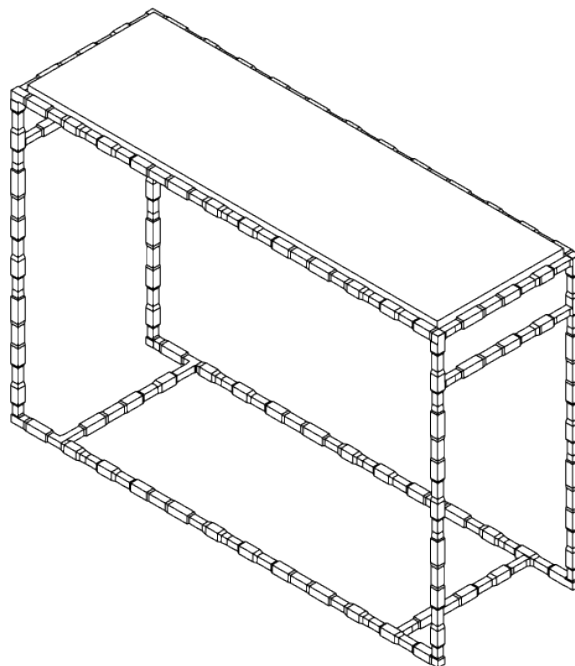

PORTA ROMANA

Giacometti Console Table Small

CCT01S | Bronzed

Burnt Silver shown with Faux Limestone Top

HEIGHT
850mm | 33 1/2"

WIDTH
1200mm | 47 1/4"

DEPTH
400mm | 15 3/4"

CONSTRUCTED FROM
Forged steel with decorative finish
and lacquered wood or marble top

WEIGHT
38 kg | 83.6 lbs

FINISHES
1 Bronzed
2 Versailles Gold

Giacometti Console Table Small

CCT01S

HEIGHT
850mm | 33 1/2"

WIDTH
1200mm | 47 1/4"

DEPTH
400mm | 15 3/4"

© Porta Romana 2022