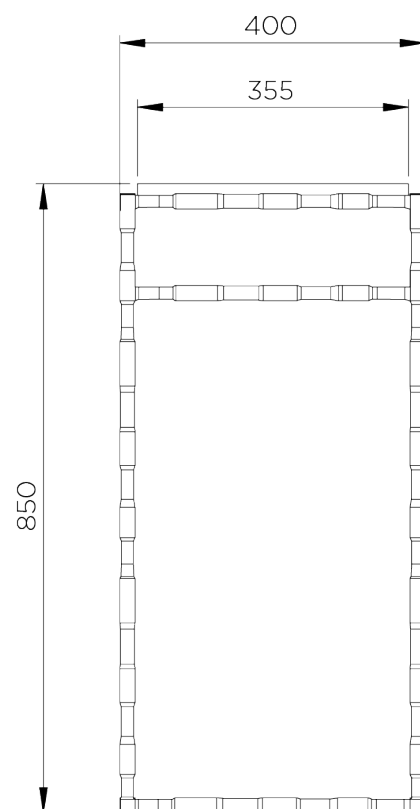

PORTA ROMANA

Giacometti Console Table Small

CCT01S | Bronzed

Burnt Silver shown with Faux Limestone Top

HEIGHT
850mm | 33 1/2"

WIDTH
1200mm | 47 1/4"

DEPTH
400mm | 15 3/4"

CONSTRUCTED FROM
Forged steel with decorative finish
and lacquered wood or marble top

WEIGHT
38 kg | 83.6 lbs

FINISHES
1 Bronzed
2 Versailles Gold

Giacometti Console Table Small

CCT01S

HEIGHT
850mm | 33 1/2"

WIDTH
1200mm | 47 1/4"

DEPTH
400mm | 15 3/4"

© Porta Romana 2022