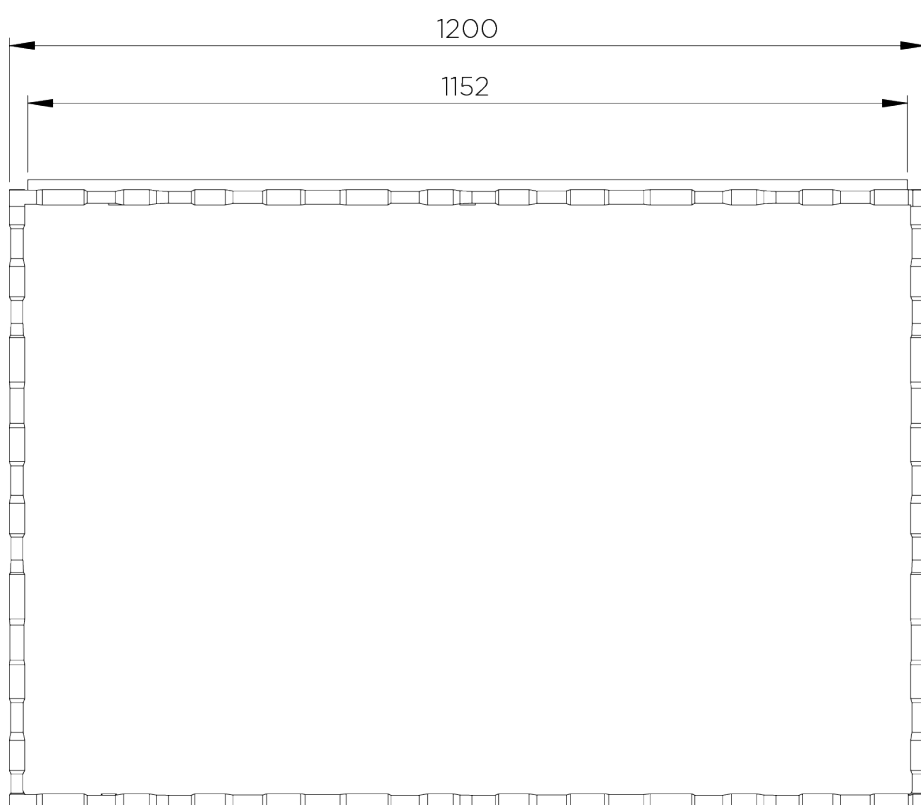

PORTA ROMANA

Giacometti Console Table Small

CCT01S | Bronzed

Burnt Silver shown with Faux Limestone Top

HEIGHT
850mm | 33 1/2"

WIDTH
1200mm | 47 1/4"

DEPTH
400mm | 15 3/4"

CONSTRUCTED FROM
Forged steel with decorative finish
and lacquered wood or marble top

WEIGHT
38 kg | 83.6 lbs

FINISHES
1 Bronzed
2 Versailles Gold

Giacometti Console Table Small

CCT01S

HEIGHT
850mm | 33 1/2"

WIDTH
1200mm | 47 1/4"

DEPTH
400mm | 15 3/4"

© Porta Romana 2022