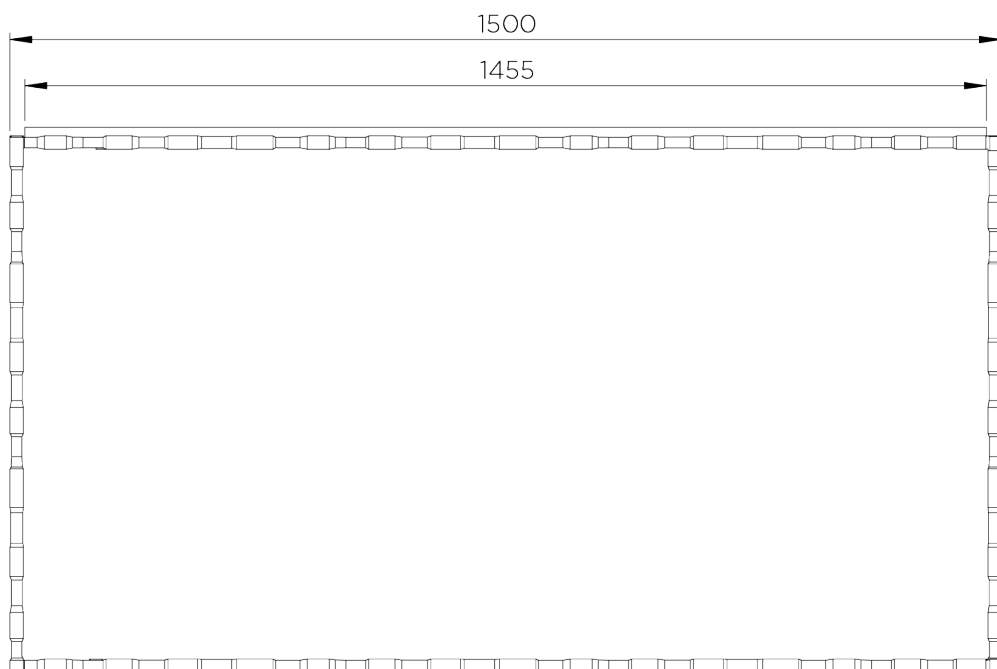

PORTA ROMANA

Giacometti Console Table Large

CCT01L | Versailles Gold

Versailles Gold shown with Faux Limestone Top

HEIGHT
850mm | 33 1/2"

WIDTH
1500mm | 59 1/4"

DEPTH
400mm | 15 3/4"

CONSTRUCTED FROM
Forged steel with decorative finish
and lacquered wood or marble top

WEIGHT
46 kg | 101.2 lbs

FINISHES
1 Bronzed
2 Versailles Gold

Giacometti Console Table Large

CCT01L

HEIGHT
850mm | 33 1/2"

WIDTH
1500mm | 59 1/4"

DEPTH
400mm | 15 3/4"

© Porta Romana 2022