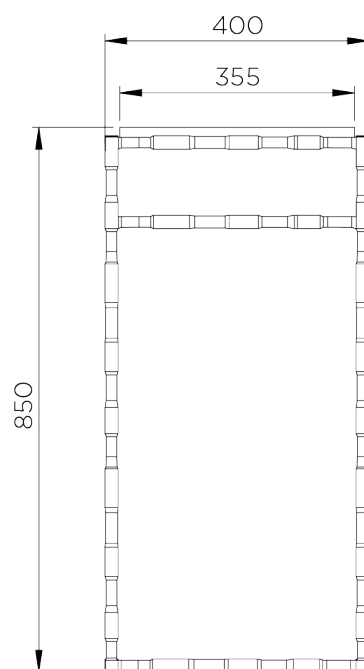

PORTA ROMANA

Giacometti Console Table Large

CCT01L | Versailles Gold

Versailles Gold shown with Faux Limestone Top

HEIGHT
850mm | 33 1/2"

WIDTH
1500mm | 59 1/4"

DEPTH
400mm | 15 3/4"

CONSTRUCTED FROM
Forged steel with decorative finish
and lacquered wood or marble top

WEIGHT
46 kg | 101.2 lbs

FINISHES
1 Bronzed
2 Versailles Gold

Giacometti Console Table Large

CCT01L

HEIGHT
850mm | 33 1/2"

WIDTH
1500mm | 59 1/4"

DEPTH
400mm | 15 3/4"

© Porta Romana 2022