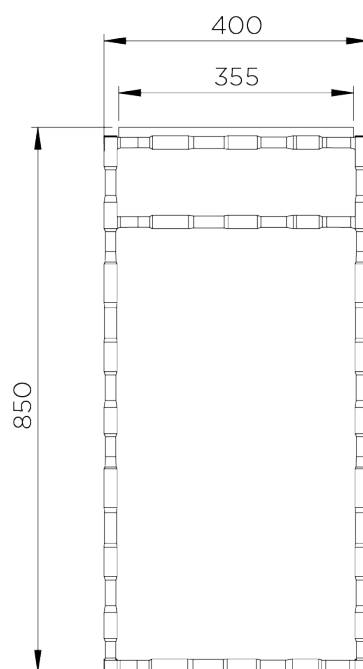

PORTA ROMANA

Giacometti Console Table Large

CCT01L | Bronzed

Bronzed shown with Faux Limestone Top

HEIGHT
850mm | 33 1/2"

WIDTH
1500mm | 59 1/4"

DEPTH
400mm | 15 3/4"

CONSTRUCTED FROM
Forged steel with decorative finish
and lacquered wood or marble top

WEIGHT
46 kg | 101.2 lbs

FINISHES
1 Bronzed
2 Versailles Gold

Giacometti Console Table Large

CCT01L

HEIGHT
850mm | 33 1/2"

WIDTH
1500mm | 59 1/4"

DEPTH
400mm | 15 3/4"

© Porta Romana 2022