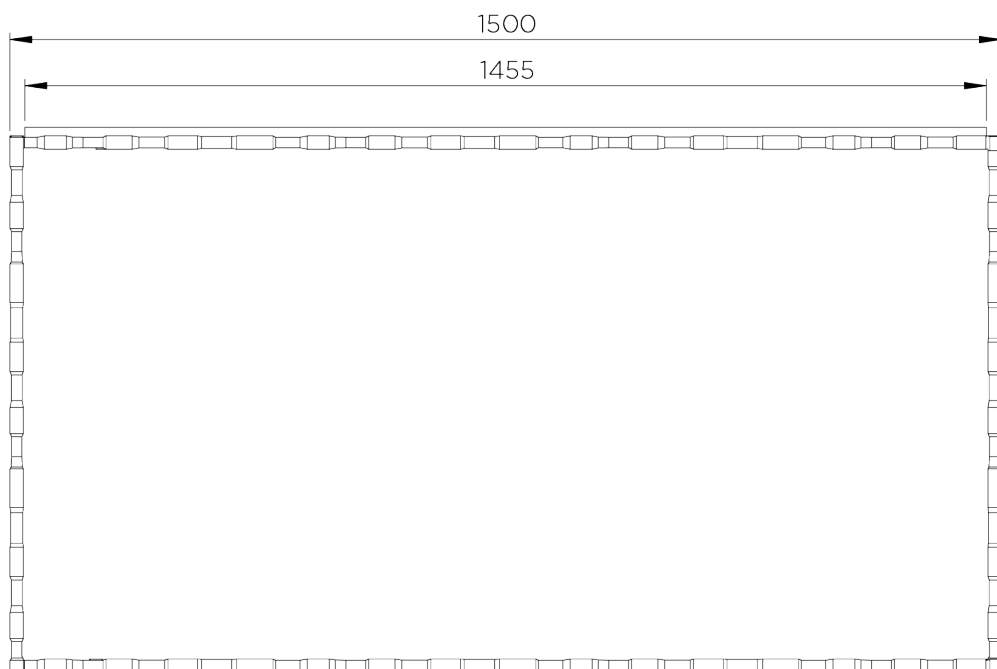

PORTA ROMANA

Giacometti Console Table Large

CCT01L | Bronzed

Bronzed shown with Faux Limestone Top

HEIGHT
850mm | 33 1/2"

WIDTH
1500mm | 59 1/4"

DEPTH
400mm | 15 3/4"

CONSTRUCTED FROM
Forged steel with decorative finish
and lacquered wood or marble top

WEIGHT
46 kg | 101.2 lbs

FINISHES
1 Bronzed
2 Versailles Gold

Giacometti Console Table Large

CCT01L

HEIGHT
850mm | 33 1/2"

WIDTH
1500mm | 59 1/4"

DEPTH
400mm | 15 3/4"

© Porta Romana 2022