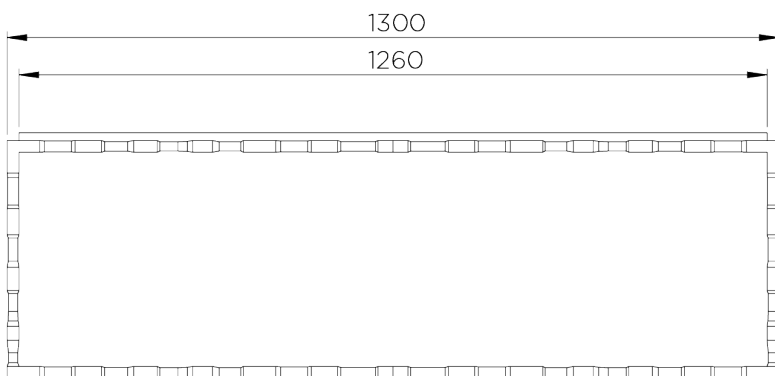

PORTA ROMANA

Giacometti Coffee Table

CFT01 | Versailles Gold

Versailles Gold shown with Faux Limestone Top

HEIGHT
420mm | 16 3/4"

WIDTH
1300mm | 51 1/4"

DEPTH
900mm | 35 1/2"

CONSTRUCTED FROM
Forged steel with decorative finish
and lacquered wood

WEIGHT
56.3 kg | 123.86 lbs

FINISHES
1 Versailles Gold

Giacometti Coffee Table

CFT01

HEIGHT
420mm | 16 3/4"

WIDTH
1300mm | 51 1/4"

DEPTH
900mm | 35 1/2"

© Porta Romana 2022