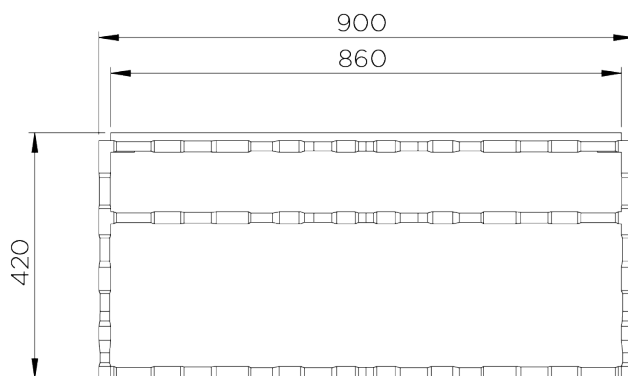

PORTA ROMANA

Giacometti Coffee Table

CFT01 | Versailles Gold

Versailles Gold shown with Faux Limestone Top

HEIGHT
420mm | 16 3/4"

WIDTH
1300mm | 51 1/4"

DEPTH
900mm | 35 1/2"

CONSTRUCTED FROM
Forged steel with decorative finish
and lacquered wood

WEIGHT
56.3 kg | 123.86 lbs

FINISHES
1 Versailles Gold

Giacometti Coffee Table

CFT01

HEIGHT
420mm | 16 3/4"

WIDTH
1300mm | 51 1/4"

DEPTH
900mm | 35 1/2"

© Porta Romana 2022