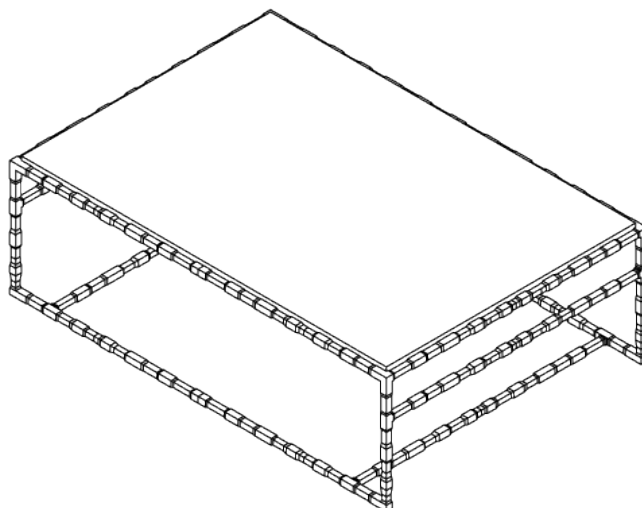

PORTA ROMANA

Giacometti Coffee Table

CFT01 | Versailles Gold

Versailles Gold shown with Faux Limestone Top

HEIGHT
420mm | 16 3/4"

WIDTH
1300mm | 51 1/4"

DEPTH
900mm | 35 1/2"

CONSTRUCTED FROM
Forged steel with decorative finish
and lacquered wood

WEIGHT
56.3 kg | 123.86 lbs

FINISHES
1 Versailles Gold

Giacometti Coffee Table

CFT01

HEIGHT
420mm | 16 3/4"

WIDTH
1300mm | 51 1/4"

DEPTH
900mm | 35 1/2"

© Porta Romana 2022