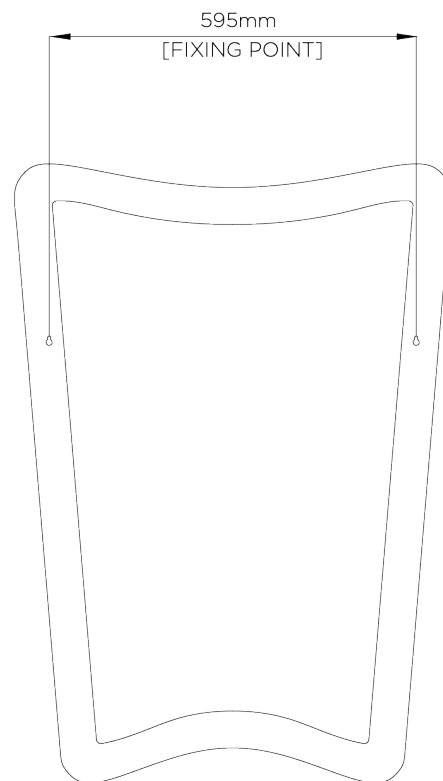

BACK

It is not recommended to pre-drill holes for wall fixings (this is due to the hand-made nature of each piece)