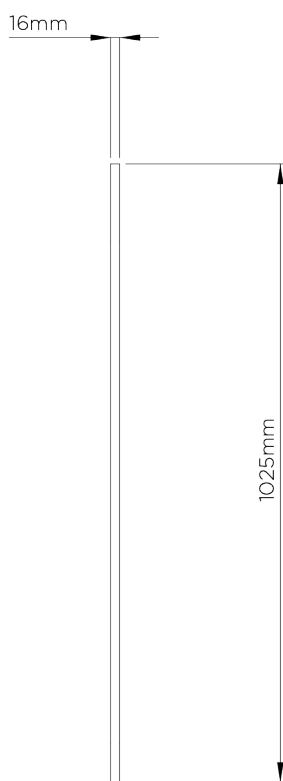

PORTA ROMANA

Gertrude Mirror Small

WM47S | New Gold

New Gold with Mirror Glass

HEIGHT
1025mm | 40 1/2"

CONSTRUCTED FROM
Forged steel with decorative finish

WIDTH
725mm | 28 3/4"

WEIGHT
18.5 kg | 40.7 lbs

DEPTH
16mm | 3/4"

FINISHES
1 New Gold

Gertrude Mirror Small

WM47S

HEIGHT
1025mm | 40 1/2"

WIDTH
725mm | 28 3/4"

DEPTH
16mm | 3/4"

FRONT