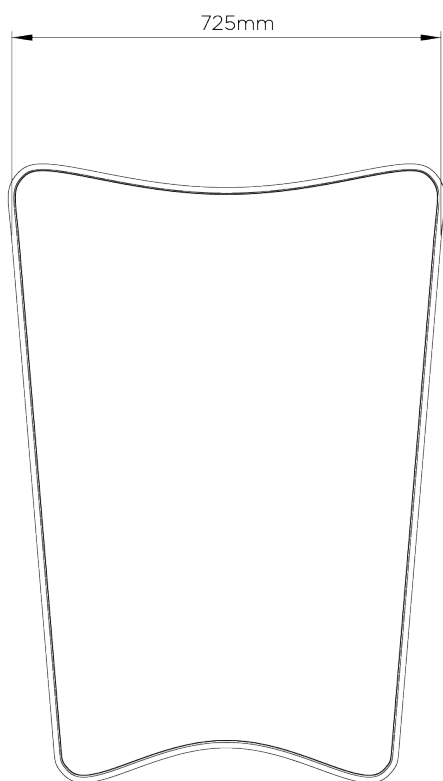

PORTA ROMANA

Gertrude Mirror Small

WM47S | New Gold

New Gold with Mirror Glass

HEIGHT
1025mm | 40 1/2"

CONSTRUCTED FROM
Forged steel with decorative finish

WIDTH
725mm | 28 3/4"

WEIGHT
18.5 kg | 40.7 lbs

DEPTH
16mm | 3/4"

FINISHES
1 New Gold

Gertrude Mirror Small

WM47S

HEIGHT
1025mm | 40 1/2"

WIDTH
725mm | 28 3/4"

DEPTH
16mm | 3/4"

FRONT