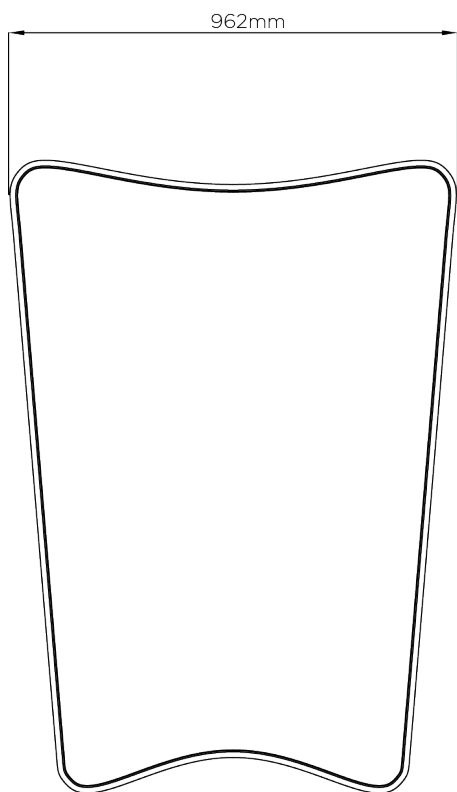

PORTA ROMANA

Gertrude Mirror Large

WM47L | New Gold

New Gold with Mirror Glass

HEIGHT
1357mm | 53 1/2"

CONSTRUCTED FROM
Forged steel with decorative finish

WIDTH
962mm | 38"

WEIGHT
28.8 kg | 63.36 lbs

DEPTH
16mm | 3/4"

FINISHES
1 New Gold

Gertrude Mirror Large

WM47L

HEIGHT
1357mm | 53 1/2"

WIDTH
962mm | 38"

DEPTH
16mm | 3/4"

FRONT