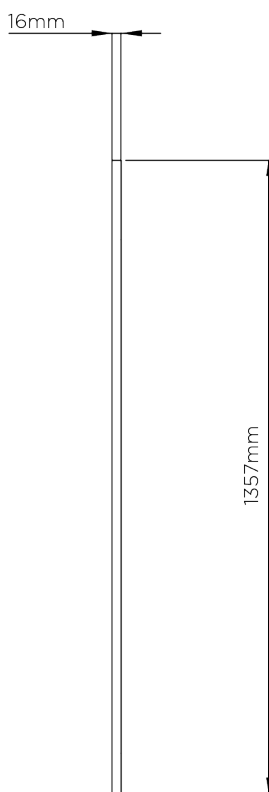

PORTA ROMANA

Gertrude Mirror Large

WM47L | New Gold

New Gold with Mirror Glass

HEIGHT
1357mm | 53 1/2"

CONSTRUCTED FROM
Forged steel with decorative finish

WIDTH
962mm | 38"

WEIGHT
28.8 kg | 63.36 lbs

DEPTH
16mm | 3/4"

FINISHES
1 New Gold

Gertrude Mirror Large

WM47L

HEIGHT
1357mm | 53 1/2"

WIDTH
962mm | 38"

DEPTH
16mm | 3/4"

FRONT