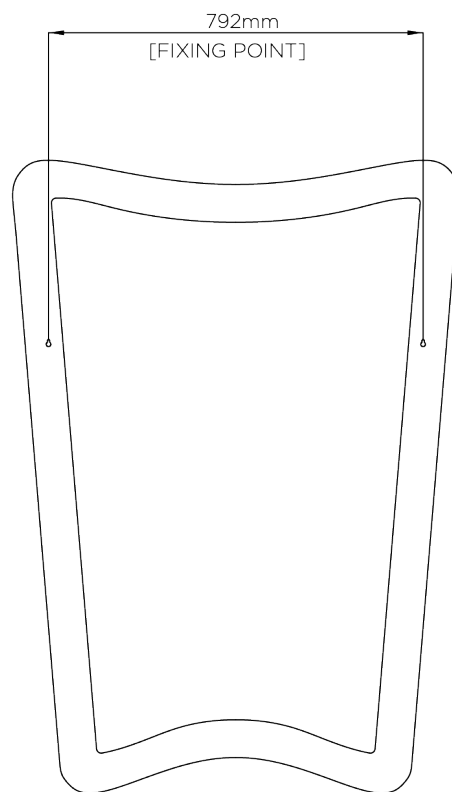

BACK

It is not recommended to pre-drill holes for wall fixings (this is due to the hand-made nature of each piece)

© Porta Romana 2022

Dimensions and weights are provided as a guide. All Porta Romana Products are made by hand and variations can occur in some products. The products you are buying or marketing are exclusive designs belonging to Porta Romana. Please do not submit design sheets featuring our products to other manufacturing companies nor to other parties who might. Any manufacturer found to be reproducing Porta Romana products will be breaching copyright law and will be actively pursued