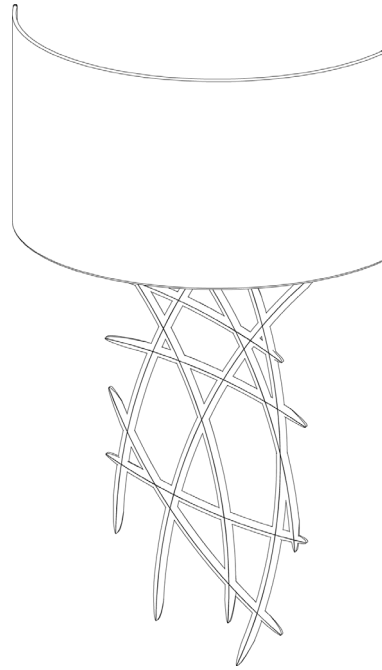

## Flynn Wall Light Small

TWL24S | Gold

Gold shown with 16" Tall Semi Cylinder in Putty Silk

HEIGHT  
575mm | 22 3/4"

CONSTRUCTED FROM  
Forged steel with decorative finish

RECOMMENDED SHADE  
16" Tall Semi Cylinder

HEIGHT WITH SHADE  
650mm | 25 3/4"

WEIGHT  
1 kg | 2.2 lbs

MAX WATTAGE  
40W

WIDTH  
230mm | 9 1/4"

PROJECTION  
152mm | 6"

LAMP  
1 x 450lm (5w) LED E14 Candle

WIDTH WITH SHADE  
406mm | 16"

VOLTAGE  
220-240V

# Flynn Wall Light Small

TWL24S

HEIGHT  
575mm | 22 3/4"

HEIGHT WITH SHADE  
650mm | 25 3/4"

WIDTH  
230mm | 9 1/4"

WIDTH WITH SHADE  
406mm | 16"

© Porta Romana 2022

Dimensions and weights are provided as a guide. All Porta Romana Products are made by hand and variations can occur in some products. The products you are buying or marketing are exclusive designs belonging to Porta Romana. Please do not submit design sheets featuring our products to other manufacturing companies nor to other parties who might. Any manufacturer found to be reproducing Porta Romana products will be breaching copyright law and will be actively pursued