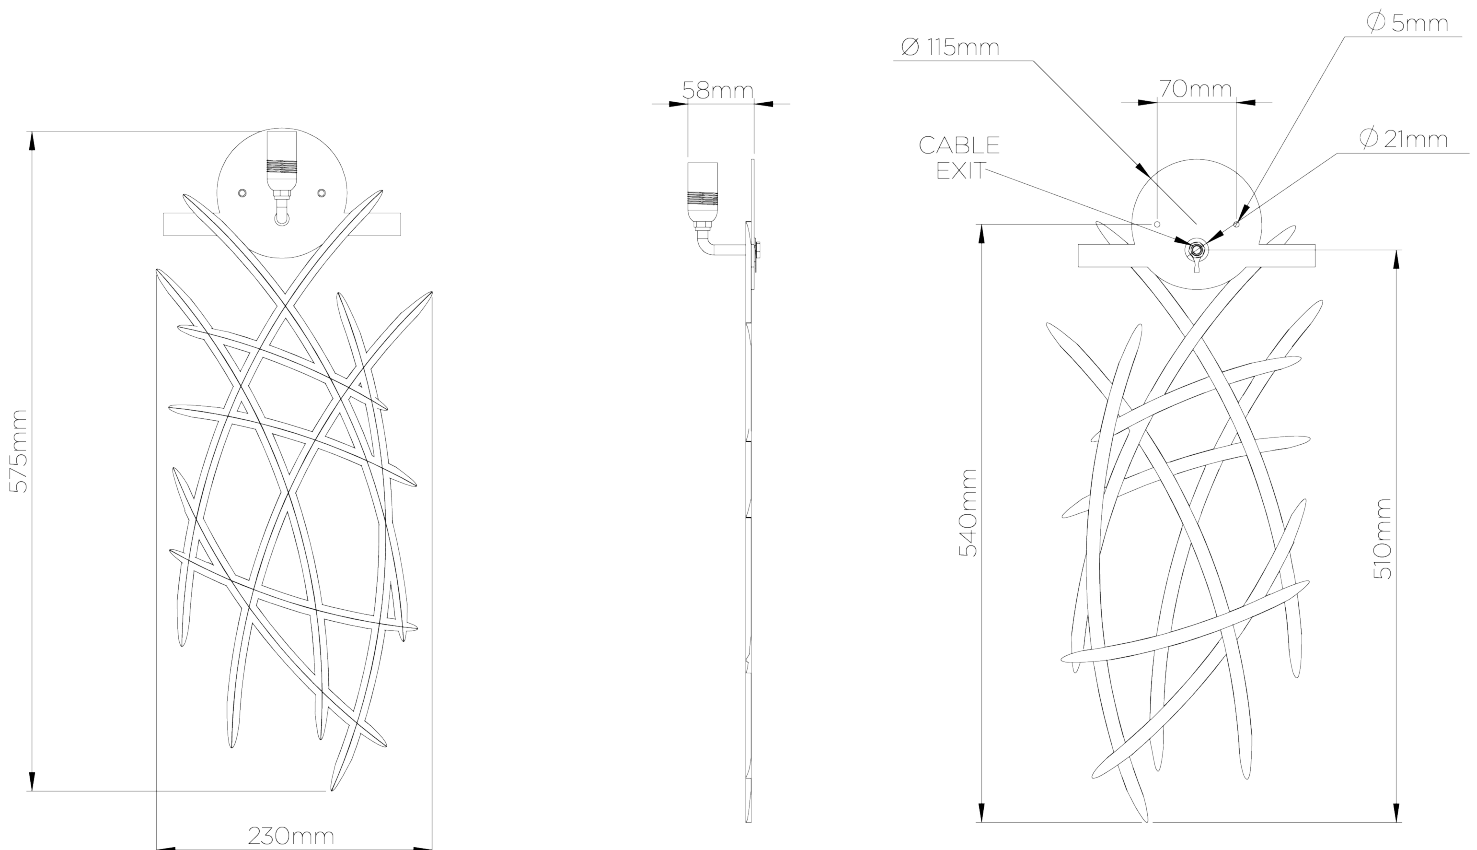

## Flynn Wall Light Small

TWL24S | Gold

Gold shown with 16" Tall Semi Cylinder in Putty Silk

HEIGHT  
575mm | 22 3/4"

CONSTRUCTED FROM  
Forged steel with decorative finish

RECOMMENDED SHADE  
16" Tall Semi Cylinder

HEIGHT WITH SHADE  
650mm | 25 3/4"

WEIGHT  
1 kg | 2.2 lbs

MAX WATTAGE  
40W

WIDTH  
230mm | 9 1/4"

PROJECTION  
152mm | 6"

LAMP  
1 x 450lm (5w) LED E14 Candle

WIDTH WITH SHADE  
406mm | 16"

VOLTAGE  
220-240V

# Flynn Wall Light Small

TWL24S

HEIGHT  
575mm | 22 3/4"

HEIGHT WITH SHADE  
650mm | 25 3/4"

WIDTH  
230mm | 9 1/4"

WIDTH WITH SHADE  
406mm | 16"

© Porta Romana 2022

Dimensions and weights are provided as a guide. All Porta Romana Products are made by hand and variations can occur in some products. The products you are buying or marketing are exclusive designs belonging to Porta Romana. Please do not submit design sheets featuring our products to other manufacturing companies nor to other parties who might. Any manufacturer found to be reproducing Porta Romana products will be breaching copyright law and will be actively pursued