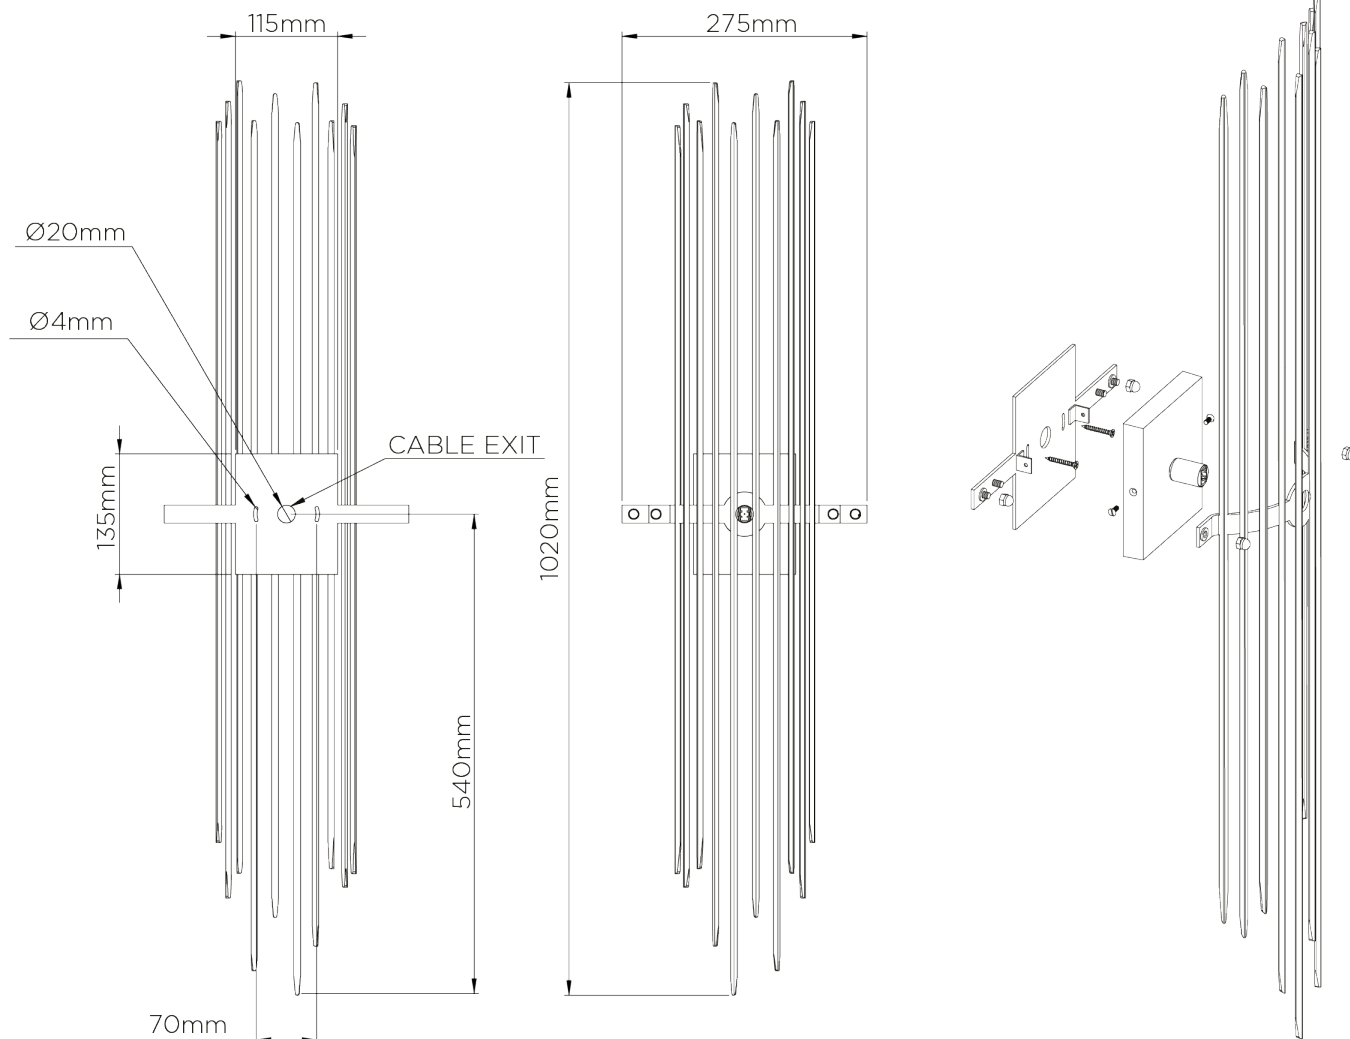

## Flynn Caged Wall Light

TWL38 | White Gold

White Gold shown with 14" Caged Semi Cylinder in Putty

HEIGHT  
1020mm | 40 1/4"

CONSTRUCTED FROM  
Forged steel with decorative finish

RECOMMENDED SHADE  
14" Caged Semi Cylinder

HEIGHT WITH SHADE  
1020mm | 40 1/4"

WEIGHT  
3.5 kg | 7.7 lbs

MAX WATTAGE  
25W

WIDTH  
356mm | 14 1/4"

PROJECTION  
152mm | 6"

LAMP  
1 x 320lm (3w) LED G9 Capsule

WIDTH WITH SHADE  
356mm | 14 1/4"

VOLTAGE  
220-240V

# Flynn Caged Wall Light

TWL38

HEIGHT  
1020mm | 40 1/4"

HEIGHT WITH SHADE  
1020mm | 40 1/4"

WIDTH  
356mm | 14 1/4"

WIDTH WITH SHADE  
356mm | 14 1/4"

© Porta Romana 2022

Dimensions and weights are provided as a guide. All Porta Romana Products are made by hand and variations can occur in some products. The products you are buying or marketing are exclusive designs belonging to Porta Romana. Please do not submit design sheets featuring our products to other manufacturing companies nor to other parties who might. Any manufacturer found to be reproducing Porta Romana products will be breaching copyright law and will be actively pursued