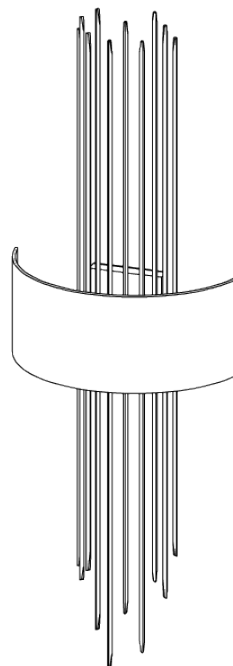

## Flynn Caged Wall Light

TWL38 | White Gold

White Gold shown with 14" Caged Semi Cylinder in Putty

HEIGHT  
1020mm | 40 1/4"

CONSTRUCTED FROM  
Forged steel with decorative finish

RECOMMENDED SHADE  
14" Caged Semi Cylinder

HEIGHT WITH SHADE  
1020mm | 40 1/4"

WEIGHT  
3.5 kg | 7.7 lbs

MAX WATTAGE  
25W

WIDTH  
356mm | 14 1/4"

PROJECTION  
152mm | 6"

LAMP  
1 x 320lm (3w) LED G9 Capsule

WIDTH WITH SHADE  
356mm | 14 1/4"

VOLTAGE  
220-240V

### FINISHES

- 1 Burnt Silver
- 2 Bronzed
- 3 Decayed Silver
- 4 White Gold

# Flynn Caged Wall Light

TWL38

HEIGHT  
1020mm | 40 1/4"

HEIGHT WITH SHADE  
1020mm | 40 1/4"

WIDTH  
356mm | 14 1/4"

WIDTH WITH SHADE  
356mm | 14 1/4"

© Porta Romana 2022

Dimensions and weights are provided as a guide. All Porta Romana Products are made by hand and variations can occur in some products. The products you are buying or marketing are exclusive designs belonging to Porta Romana. Please do not submit design sheets featuring our products to other manufacturing companies nor to other parties who might. Any manufacturer found to be reproducing Porta Romana products will be breaching copyright law and will be actively pursued