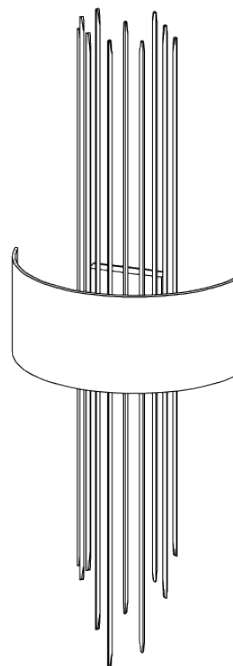

PORTA ROMANA

Flynn Caged Wall Light

TWL38 | Decayed Silver

Decayed Silver shown with 14" Caged Semi Cylinder in Putty

HEIGHT
1020mm | 40 1/4"

CONSTRUCTED FROM
Forged steel with decorative finish

RECOMMENDED SHADE
14" Caged Semi Cylinder

HEIGHT WITH SHADE
1020mm | 40 1/4"

WEIGHT
3.5 kg | 7.7 lbs

MAX WATTAGE
25W

WIDTH
356mm | 14 1/4"

PROJECTION
152mm | 6"

LAMP
1 x 320lm (3w) LED G9 Capsule

WIDTH WITH SHADE
356mm | 14 1/4"

VOLTAGE
220-240V

FINISHES

- 1 Burnt Silver
- 2 Bronzed
- 3 Decayed Silver
- 4 White Gold

Flynn Caged Wall Light

TWL38

HEIGHT
1020mm | 40 1/4"

HEIGHT WITH SHADE
1020mm | 40 1/4"

WIDTH
356mm | 14 1/4"

WIDTH WITH SHADE
356mm | 14 1/4"