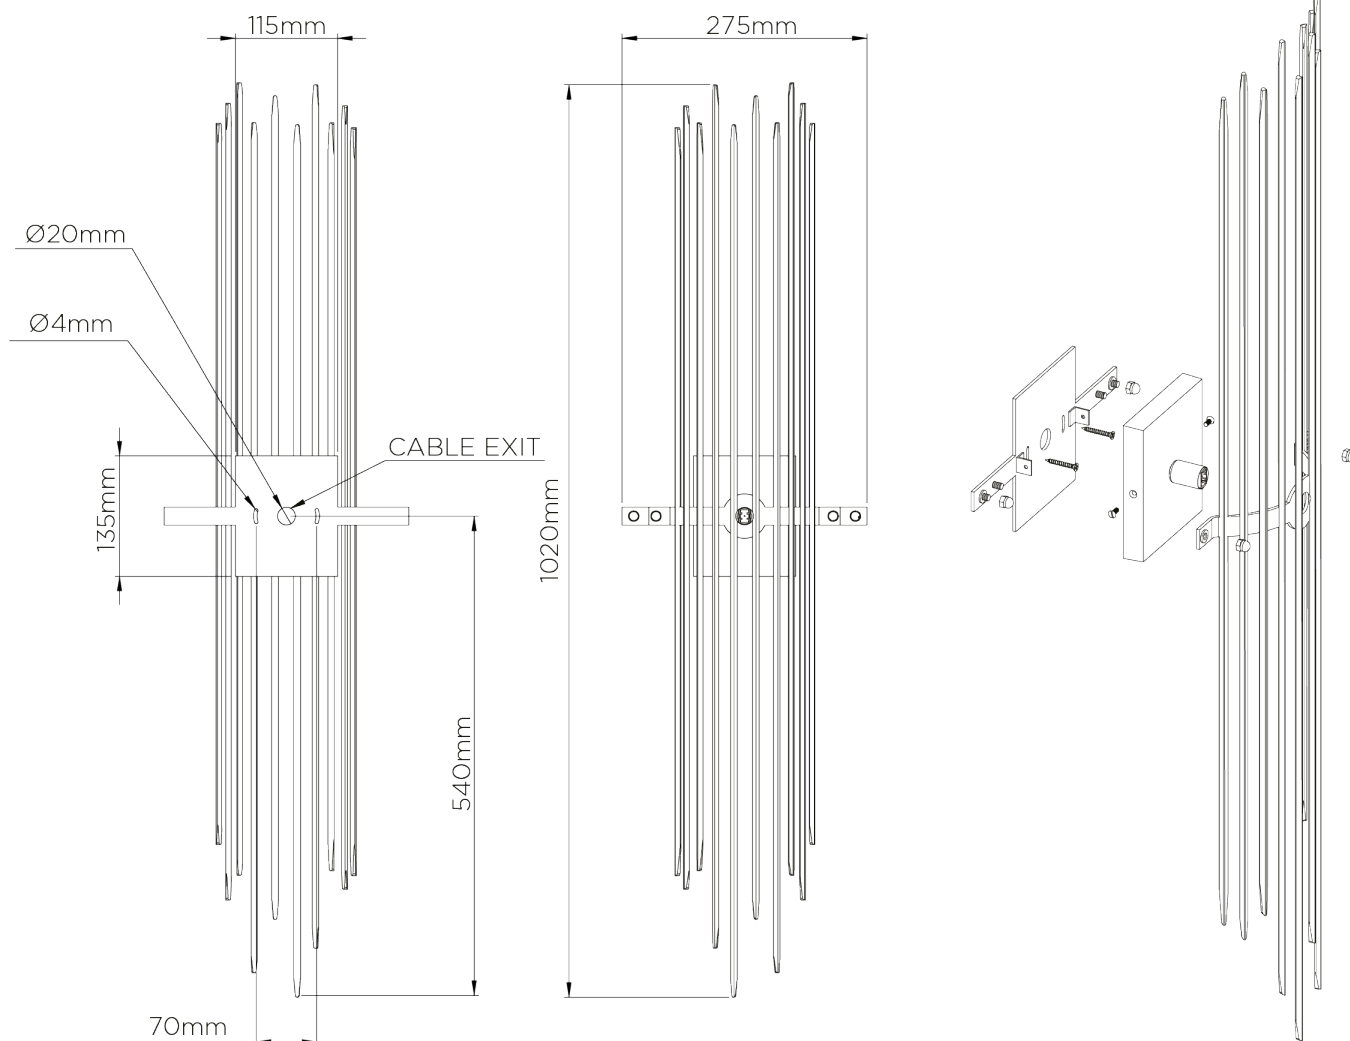

PORTA ROMANA

Flynn Caged Wall Light

TWL38 | Decayed Silver

Decayed Silver shown with 14" Caged Semi Cylinder in Putty

HEIGHT
1020mm | 40 1/4"

CONSTRUCTED FROM
Forged steel with decorative finish

RECOMMENDED SHADE
14" Caged Semi Cylinder

HEIGHT WITH SHADE
1020mm | 40 1/4"

WEIGHT
3.5 kg | 7.7 lbs

MAX WATTAGE
25W

WIDTH
356mm | 14 1/4"

PROJECTION
152mm | 6"

LAMP
1 x 320lm (3w) LED G9 Capsule

WIDTH WITH SHADE
356mm | 14 1/4"

VOLTAGE
220-240V

FINISHES

- 1 Burnt Silver
- 2 Bronzed
- 3 Decayed Silver
- 4 White Gold

Flynn Caged Wall Light

TWL38

HEIGHT
1020mm | 40 1/4"

HEIGHT WITH SHADE
1020mm | 40 1/4"

WIDTH
356mm | 14 1/4"

WIDTH WITH SHADE
356mm | 14 1/4"