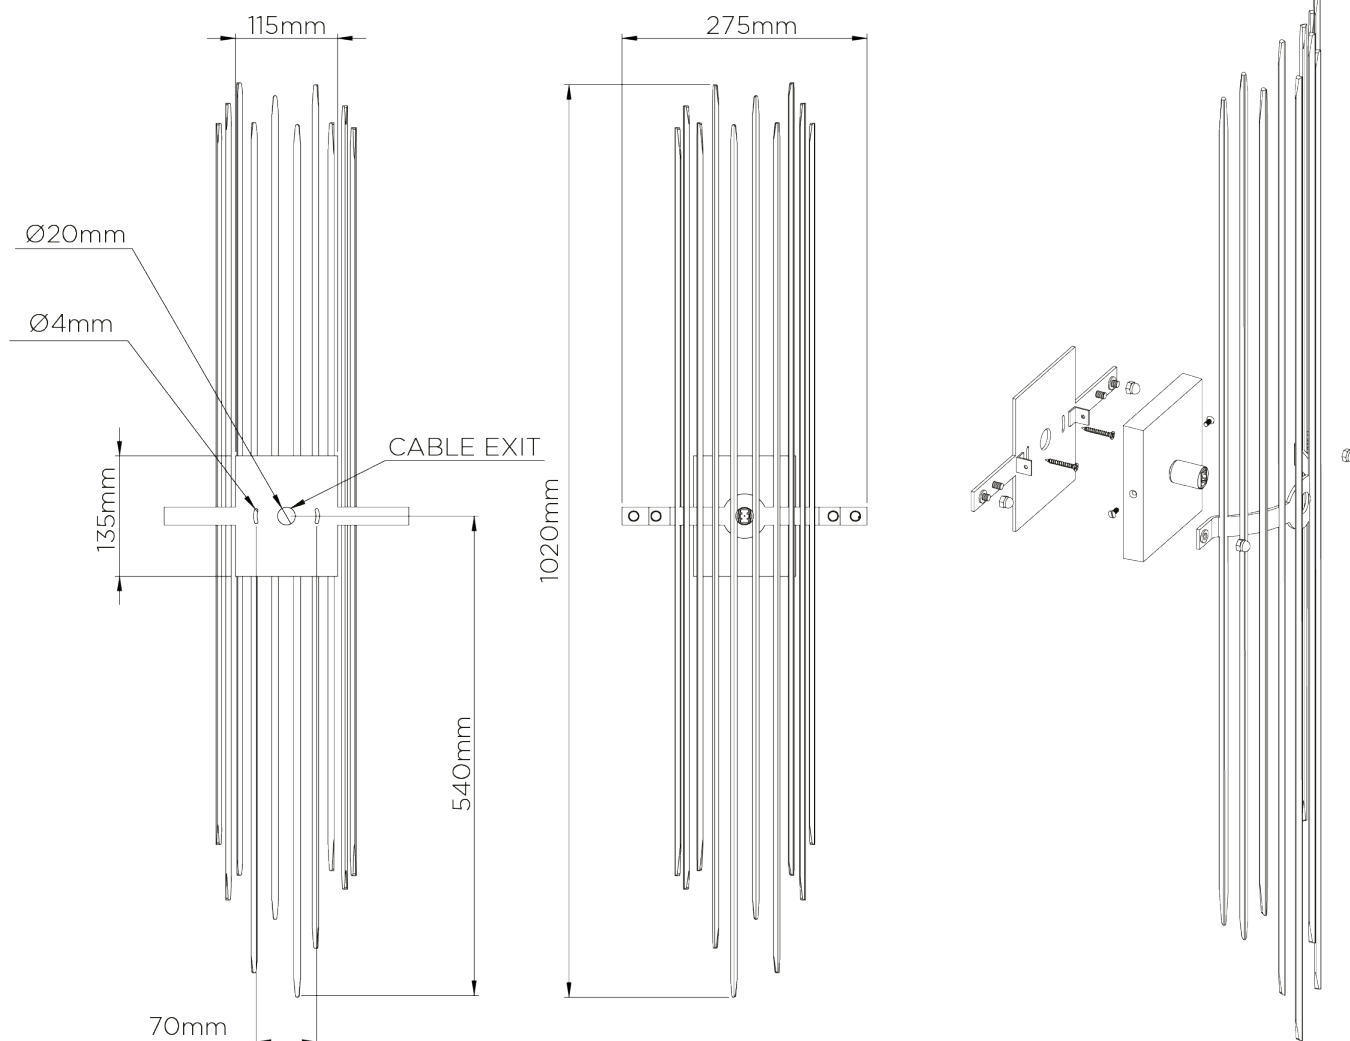

PORTA ROMANA

Flynn Caged Wall Light

TWL38 | Burnt Silver

Burnt Silver shown with 14" Caged Semi Cylinder in Putty

HEIGHT
1020mm | 40 1/4"

CONSTRUCTED FROM
Forged steel with decorative finish

RECOMMENDED SHADE
14" Caged Semi Cylinder

HEIGHT WITH SHADE
1020mm | 40 1/4"

WEIGHT
3.5 kg | 7.7 lbs

MAX WATTAGE
25W

WIDTH
356mm | 14 1/4"

PROJECTION
152mm | 6"

LAMP
1 x 320lm (3w) LED G9 Capsule

WIDTH WITH SHADE
356mm | 14 1/4"

VOLTAGE
220-240V

FINISHES

- 1 Burnt Silver
- 2 Bronzed
- 3 Decayed Silver
- 4 White Gold

Flynn Caged Wall Light

TWL38

HEIGHT
1020mm | 40 1/4"

HEIGHT WITH SHADE
1020mm | 40 1/4"

WIDTH
356mm | 14 1/4"

WIDTH WITH SHADE
356mm | 14 1/4"