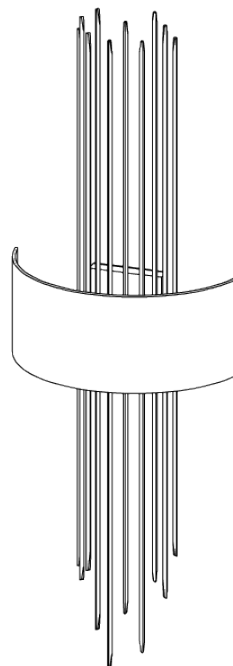

PORTA ROMANA

Flynn Caged Wall Light

TWL38 | Burnt Silver

Burnt Silver shown with 14" Caged Semi Cylinder in Putty

HEIGHT
1020mm | 40 1/4"

CONSTRUCTED FROM
Forged steel with decorative finish

RECOMMENDED SHADE
14" Caged Semi Cylinder

HEIGHT WITH SHADE
1020mm | 40 1/4"

WEIGHT
3.5 kg | 7.7 lbs

MAX WATTAGE
25W

WIDTH
356mm | 14 1/4"

PROJECTION
152mm | 6"

LAMP
1 x 320lm (3w) LED G9 Capsule

WIDTH WITH SHADE
356mm | 14 1/4"

VOLTAGE
220-240V

FINISHES

- 1 Burnt Silver
- 2 Bronzed
- 3 Decayed Silver
- 4 White Gold

Flynn Caged Wall Light

TWL38

HEIGHT
1020mm | 40 1/4"

HEIGHT WITH SHADE
1020mm | 40 1/4"

WIDTH
356mm | 14 1/4"

WIDTH WITH SHADE
356mm | 14 1/4"