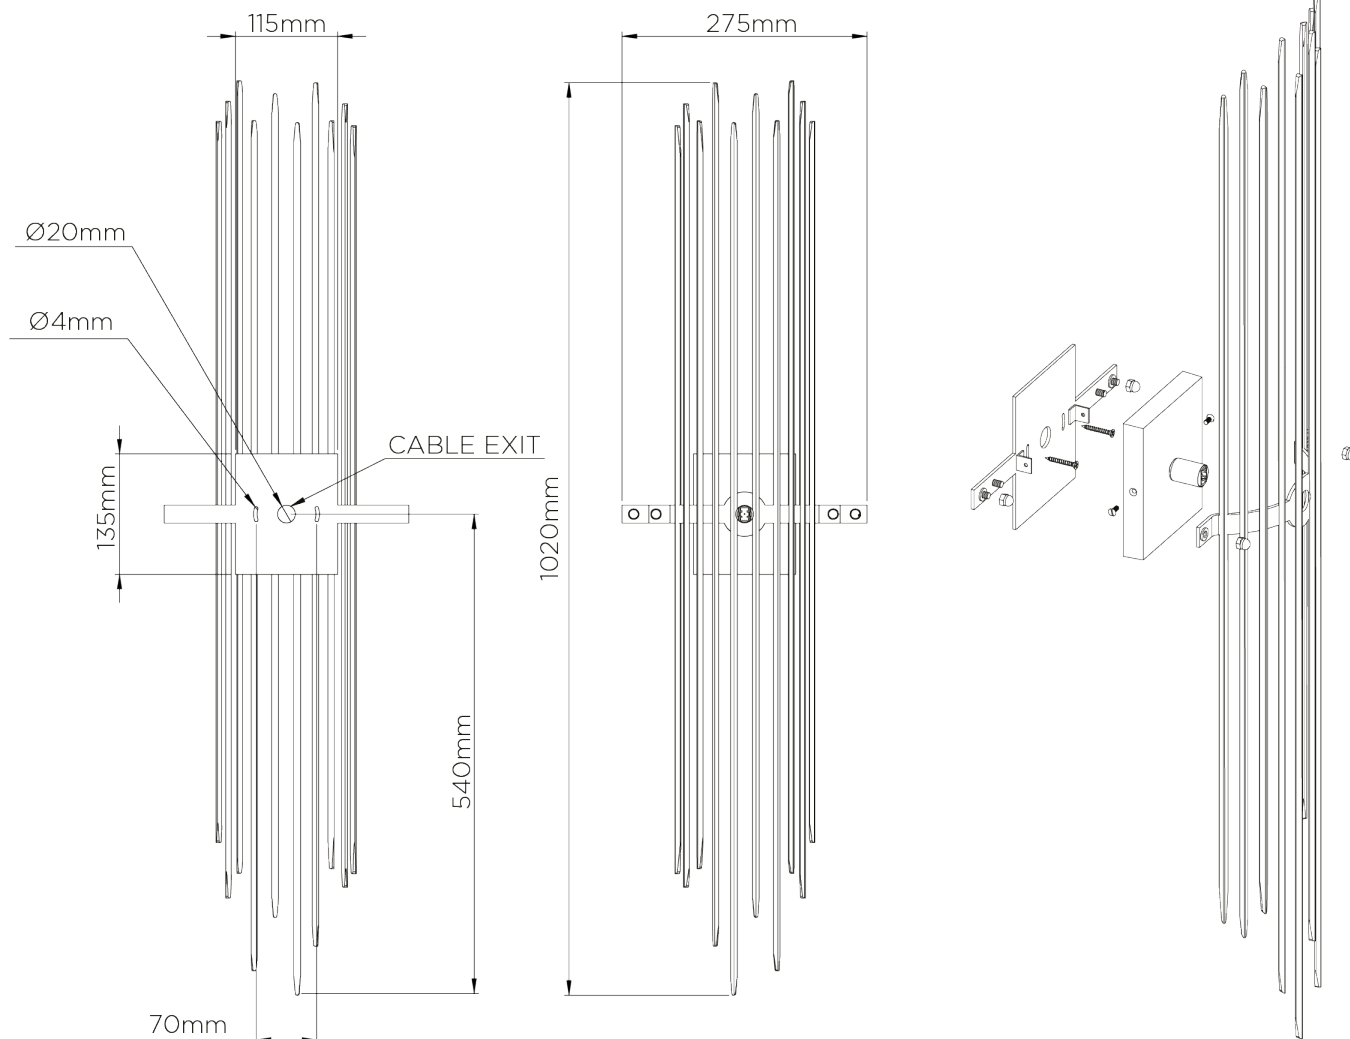

PORTA ROMANA

Flynn Caged Wall Light

TWL38 | Bronzed

Bronzed shown with 14" Caged Semi Cylinder in Putty

HEIGHT
1020mm | 40 1/4"

CONSTRUCTED FROM
Forged steel with decorative finish

RECOMMENDED SHADE
14" Caged Semi Cylinder

HEIGHT WITH SHADE
1020mm | 40 1/4"

WEIGHT
3.5 kg | 7.7 lbs

MAX WATTAGE
25W

WIDTH
356mm | 14 1/4"

PROJECTION
152mm | 6"

LAMP
1 x 320lm (3w) LED G9 Capsule

WIDTH WITH SHADE
356mm | 14 1/4"

VOLTAGE
220-240V

FINISHES

- 1 Burnt Silver
- 2 Bronzed
- 3 Decayed Silver
- 4 White Gold

Flynn Caged Wall Light

TWL38

HEIGHT
1020mm | 40 1/4"

HEIGHT WITH SHADE
1020mm | 40 1/4"

WIDTH
356mm | 14 1/4"

WIDTH WITH SHADE
356mm | 14 1/4"