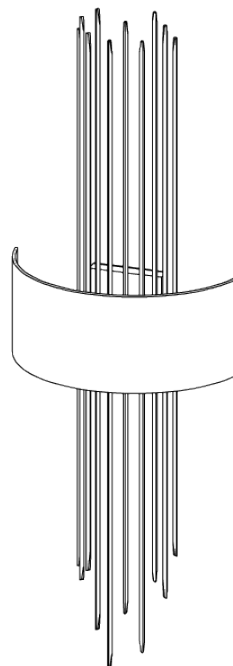

PORTA ROMANA

Flynn Caged Wall Light

TWL38 | Bronzed

Bronzed shown with 14" Caged Semi Cylinder in Putty

HEIGHT
1020mm | 40 1/4"

CONSTRUCTED FROM
Forged steel with decorative finish

RECOMMENDED SHADE
14" Caged Semi Cylinder

HEIGHT WITH SHADE
1020mm | 40 1/4"

WEIGHT
3.5 kg | 7.7 lbs

MAX WATTAGE
25W

WIDTH
356mm | 14 1/4"

PROJECTION
152mm | 6"

LAMP
1 x 320lm (3w) LED G9 Capsule

WIDTH WITH SHADE
356mm | 14 1/4"

VOLTAGE
220-240V

FINISHES

- 1 Burnt Silver
- 2 Bronzed
- 3 Decayed Silver
- 4 White Gold

Flynn Caged Wall Light

TWL38

HEIGHT
1020mm | 40 1/4"

HEIGHT WITH SHADE
1020mm | 40 1/4"

WIDTH
356mm | 14 1/4"

WIDTH WITH SHADE
356mm | 14 1/4"