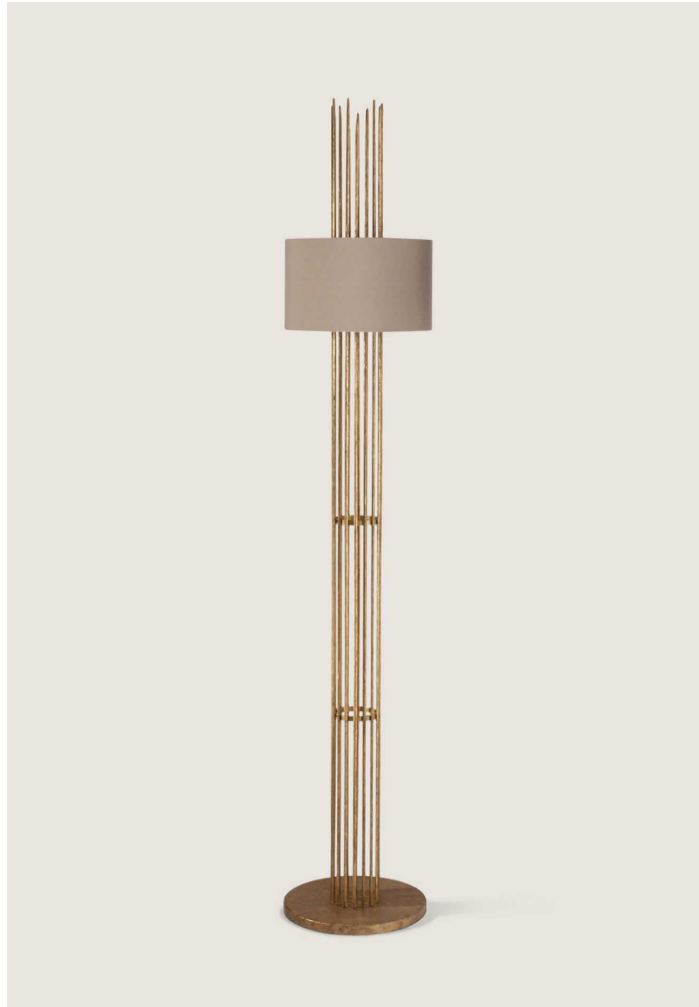

# PORTA ROMANA

## Flynn Caged Floor Lamp

MFL31 | White Gold

Gold shown with 14" Caged Cylinder in Putty Silk

**HEIGHT**  
2000mm | 78 3/4"

**CONSTRUCTED FROM**  
Forged steel with decorative finish

**RECOMMENDED SHADE**  
14" Caged Cylinder

**HEIGHT WITH SHADE**  
2000mm | 78 3/4"

**WEIGHT**  
15 kg | 33 lbs

**MAX WATTAGE**  
25W

**WIDTH**  
360mm | 14 1/4"

**LAMP**  
4 x 320lm (3w) LED G9 Capsule

**WIDTH WITH SHADE**  
360mm | 14 1/4"

**VOLTAGE**  
220-240V

**FLEX AND SWITCH**  
Brown and Black inline switch