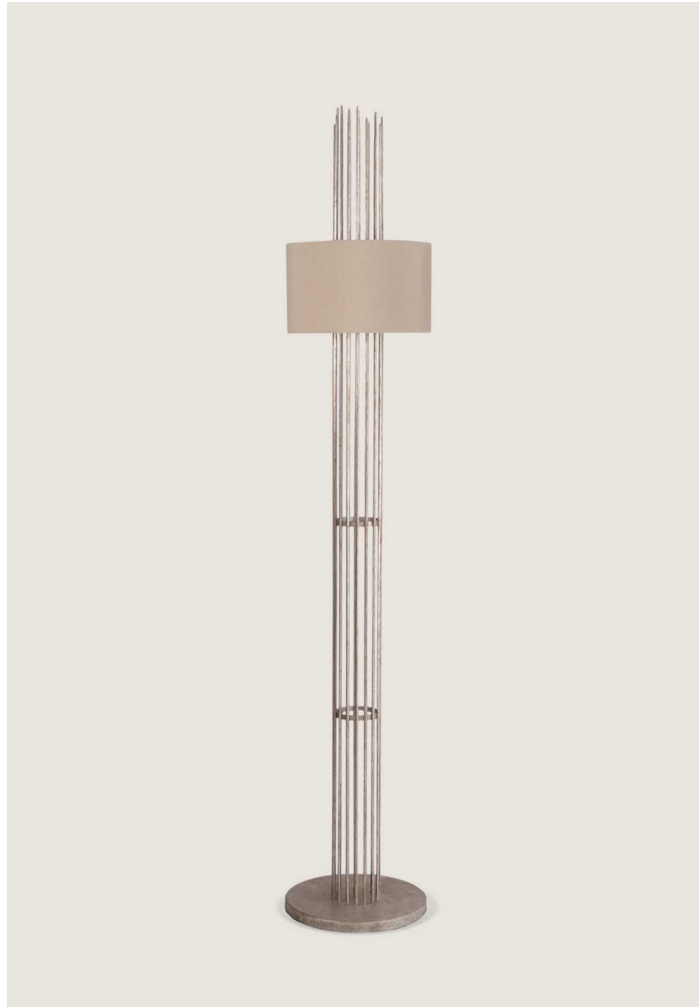

# PORTA ROMANA

## Flynn Caged Floor Lamp

MFL31 | Decayed Silver

Decayed Silver shown with 14" Caged Cylinder in Putty Silk

**HEIGHT**  
2000mm | 78 3/4"

**CONSTRUCTED FROM**  
Forged steel with decorative finish

**RECOMMENDED SHADE**  
14" Caged Cylinder

**HEIGHT WITH SHADE**  
2000mm | 78 3/4"

**WEIGHT**  
15 kg | 33 lbs

**MAX WATTAGE**  
25W

**WIDTH**  
360mm | 14 1/4"

**LAMP**  
4 x 320lm (3w) LED G9 Capsule

**WIDTH WITH SHADE**  
360mm | 14 1/4"

**VOLTAGE**  
220-240V

### Finishes

- 1 Burnt Silver
- 2 Bronzed
- 3 Decayed Silver
- 4 White Gold