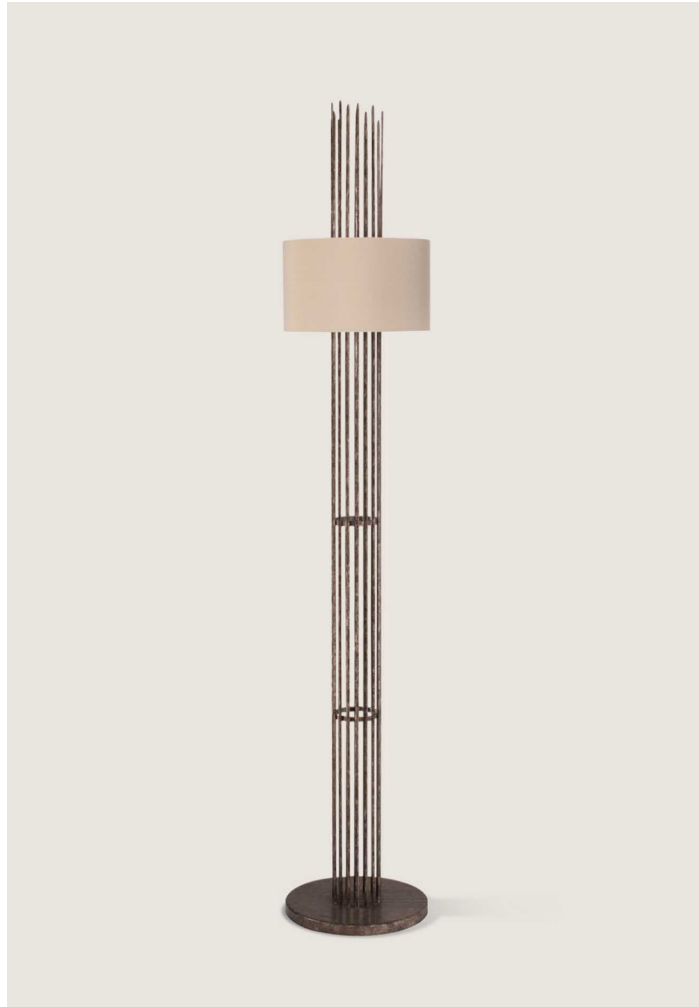

PORTA ROMANA

Flynn Caged Floor Lamp

MFL31 | Burnt Silver

Burnt Silver shown with 14" Caged Cylinder in Putty Silk

HEIGHT
2000mm | 78 3/4"

CONSTRUCTED FROM
Forged steel with decorative finish

RECOMMENDED SHADE
14" Caged Cylinder

HEIGHT WITH SHADE
2000mm | 78 3/4"

WEIGHT
15 kg | 33 lbs

MAX WATTAGE
25W

WIDTH
360mm | 14 1/4"

LAMP
4 x 320lm (3w) LED G9 Capsule

WIDTH WITH SHADE
360mm | 14 1/4"

VOLTAGE
220-240V

FLEX AND SWITCH
Platinum and Black inline switch

Finishes

- 1 Burnt Silver
- 2 Bronzed
- 3 Decayed Silver
- 4 White Gold