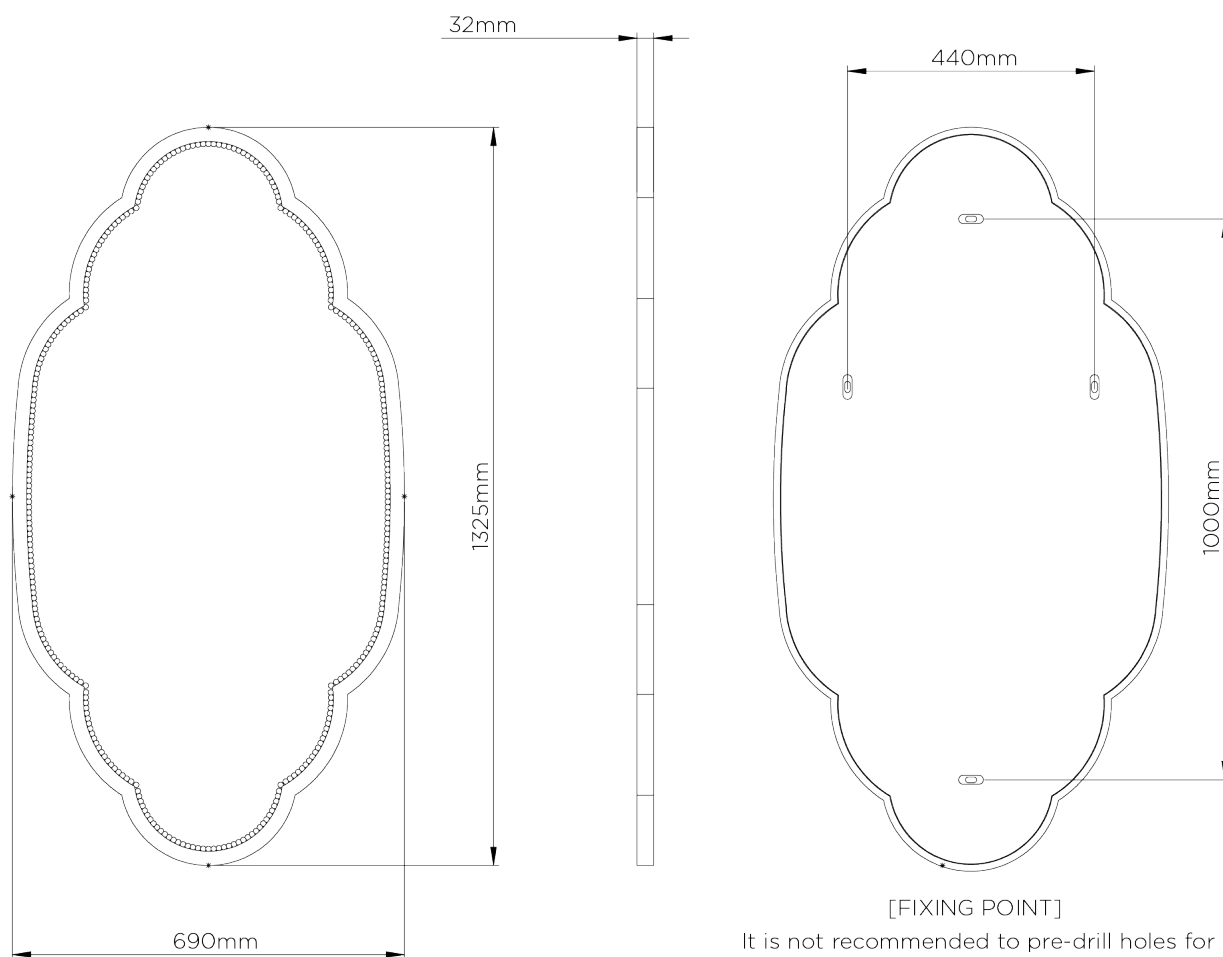

## Eva Mirror

WM50 | Relic Bronze

Relic Bronze

HEIGHT  
1325mm | 52 1/4"

CONSTRUCTED FROM  
Cast composite with decorative  
finish

WIDTH  
690mm | 27 1/4"

WEIGHT  
13.2 kg | 29.04 lbs

DEPTH  
32mm | 1 1/2"

# Eva Mirror

WM50

HEIGHT  
1325mm | 52 1/4"

WIDTH  
690mm | 27 1/4"

DEPTH  
32mm | 1 1/2"

[FIXING POINT]

It is not recommended to pre-drill holes for wall fixings (this is due to the hand-made nature of each piece)