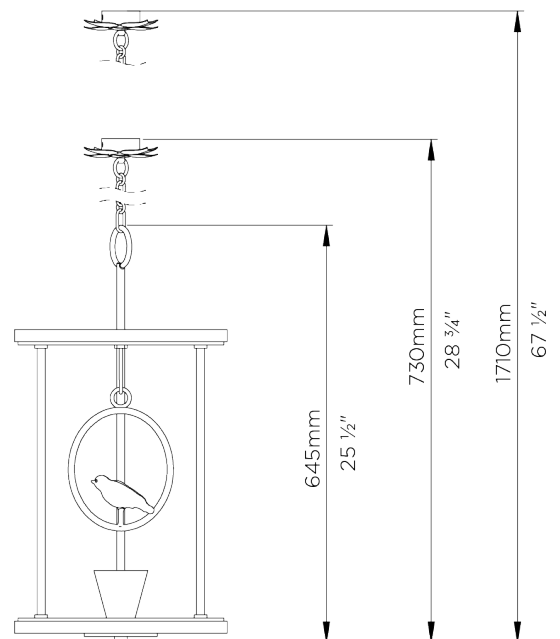

## Etienne Lantern

MCL83 | Verdigris

Verdigris

**WIDTH**  
335mm | 13 1/4"

**CONSTRUCTED FROM**  
Steel and wood with a decorative finish

**MAX WATTAGE**  
25W

**MINIMUM DROP**  
840mm | 33 1/4"

**LAMP**  
1 x 320lm (3w) LED G9 Capsule

**MAXIMUM DROP**  
1740mm | 68 3/4"

**VOLTAGE**  
220-240V

**DROPS AVAILABLE**  
1710mm / Custom

**FLEX AND SWITCH**  
Brown Silk flex

**FINISHES**  
1 Verdigris  
2 Gold

# Etienne Lantern

MCL83

WIDTH  
335mm 13 1/4"

MINIMUM DROP  
840mm | 33 1/4"

MAXIMUM DROP  
1740mm | 68 3/4"

DROPS AVAILABLE  
1710mm / Custom

CEILING MOUNT BRACKET

CEILING ROSE DETAIL