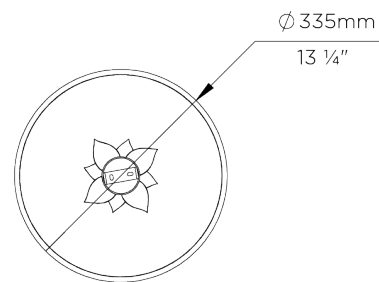

## Etienne Lantern

MCL83 | Verdigris

Verdigris

**WIDTH**  
335mm | 13 1/4"

**CONSTRUCTED FROM**  
Steel and wood with a decorative finish

**MAX WATTAGE**  
25W

**MINIMUM DROP**  
840mm | 33 1/4"

**LAMP**  
1 x 320lm (3w) LED G9 Capsule

**MAXIMUM DROP**  
1740mm | 68 3/4"

**VOLTAGE**  
220-240V

**DROPS AVAILABLE**  
1710mm / Custom

**FLEX AND SWITCH**  
Brown Silk flex

**FINISHES**  
1 Verdigris  
2 Gold

# Etienne Lantern

MCL83

WIDTH  
335mm 13 1/4"

MINIMUM DROP  
840mm | 33 1/4"

MAXIMUM DROP  
1740mm | 68 3/4"

DROPS AVAILABLE  
1710mm / Custom

CEILING MOUNT BRACKET

CEILING ROSE DETAIL