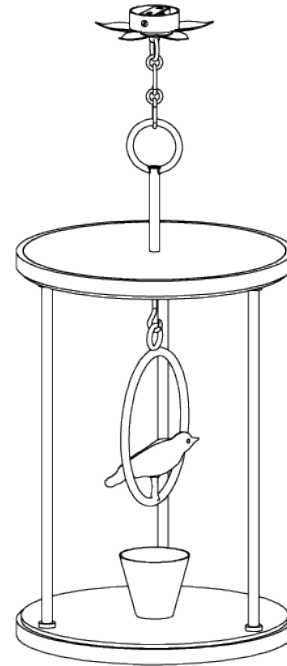

## Etienne Lantern

MCL83 | Verdigris

Verdigris

**WIDTH**  
335mm | 13 1/4"

**CONSTRUCTED FROM**  
Steel and wood with a decorative finish

**MAX WATTAGE**  
25W

**MINIMUM DROP**  
840mm | 33 1/4"

**LAMP**  
1 x 320lm (3w) LED G9 Capsule

**MAXIMUM DROP**  
1740mm | 68 3/4"

**VOLTAGE**  
220-240V

**DROPS AVAILABLE**  
1710mm / Custom

**FLEX AND SWITCH**  
Brown Silk flex

**FINISHES**  
1 Verdigris  
2 Gold

# Etienne Lantern

MCL83

WIDTH  
335mm 13 1/4"

MINIMUM DROP  
840mm | 33 1/4"

MAXIMUM DROP  
1740mm | 68 3/4"

DROPS AVAILABLE  
1710mm / Custom

CEILING MOUNT BRACKET

CEILING ROSE DETAIL