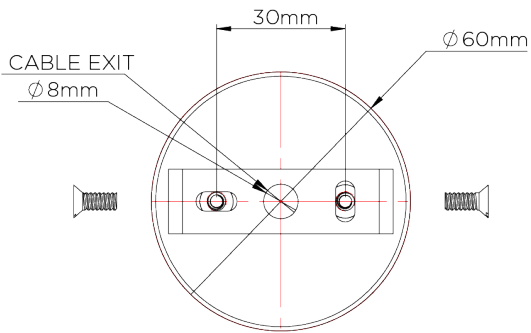

## Etienne Lantern

MCL83 | Verdigris

Verdigris

**WIDTH**  
335mm | 13 1/4"

**CONSTRUCTED FROM**  
Steel and wood with a decorative finish

**MAX WATTAGE**  
25W

**MINIMUM DROP**  
840mm | 33 1/4"

**LAMP**  
1 x 320lm (3w) LED G9 Capsule

**MAXIMUM DROP**  
1740mm | 68 3/4"

**VOLTAGE**  
220-240V

**DROPS AVAILABLE**  
1710mm / Custom

**FLEX AND SWITCH**  
Brown Silk flex

**FINISHES**  
1 Verdigris  
2 Gold

# Etienne Lantern

MCL83

WIDTH  
335mm 13 1/4"

MINIMUM DROP  
840mm | 33 1/4"

MAXIMUM DROP  
1740mm | 68 3/4"

DROPS AVAILABLE  
1710mm / Custom

CEILING MOUNT BRACKET

CEILING ROSE DETAIL