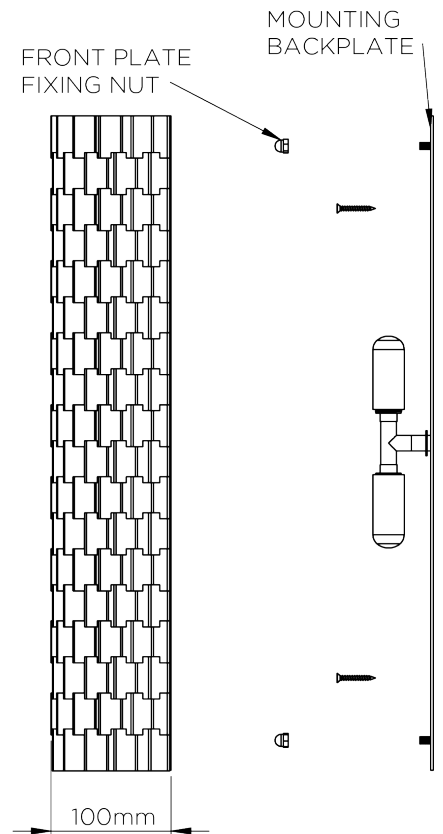

PORTA ROMANA

Escher Wall Light Large

TWL82L | Decayed Silver

Shown in Decayed Silver

HEIGHT
550mm | 21 3/4"

CONSTRUCTED FROM
Forged steel with decorative finish

MAX WATTAGE
40W

WIDTH
180mm | 7 1/4"

WEIGHT
3.2 kg | 7.04 lbs

LAMP
2 x 320lm (3w) LED G9 Capsule

PROJECTION
100mm | 4"

VOLTAGE
220-240V

FINISHES

- 1 Decayed Gold
- 2 Decayed Silver

Escher Wall Light Large

TWL82L

HEIGHT
550mm | 21 3/4"

WIDTH
180mm | 7 1/4"

© Porta Romana 2022

Dimensions and weights are provided as a guide. All Porta Romana Products are made by hand and variations can occur in some products. The products you are buying or marketing are exclusive designs belonging to Porta Romana. Please do not submit design sheets featuring our products to other manufacturing companies nor to other parties who might. Any manufacturer found to be reproducing Porta Romana products will be breaching copyright law and will be actively pursued