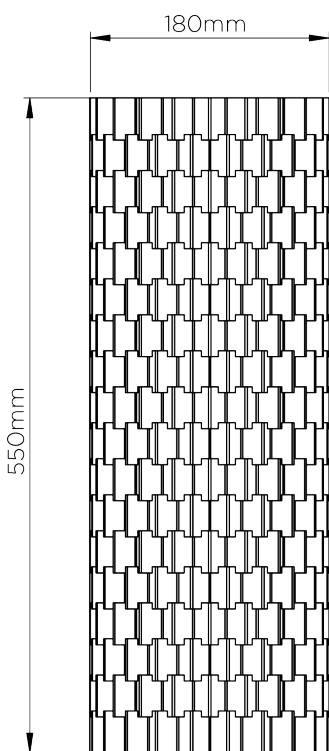

PORTA ROMANA

Escher Wall Light Large

TWL82L | Decayed Silver

Shown in Decayed Silver

HEIGHT
550mm | 21 3/4"

CONSTRUCTED FROM
Forged steel with decorative finish

MAX WATTAGE
40W

WIDTH
180mm | 7 1/4"

WEIGHT
3.2 kg | 7.04 lbs

LAMP
2 x 320lm (3w) LED G9 Capsule

PROJECTION
100mm | 4"

VOLTAGE
220-240V

FINISHES

- 1 Decayed Gold
- 2 Decayed Silver

Escher Wall Light Large

TWL82L

HEIGHT
550mm | 21 3/4"

WIDTH
180mm | 7 1/4"

© Porta Romana 2022

Dimensions and weights are provided as a guide. All Porta Romana Products are made by hand and variations can occur in some products. The products you are buying or marketing are exclusive designs belonging to Porta Romana. Please do not submit design sheets featuring our products to other manufacturing companies nor to other parties who might. Any manufacturer found to be reproducing Porta Romana products will be breaching copyright law and will be actively pursued