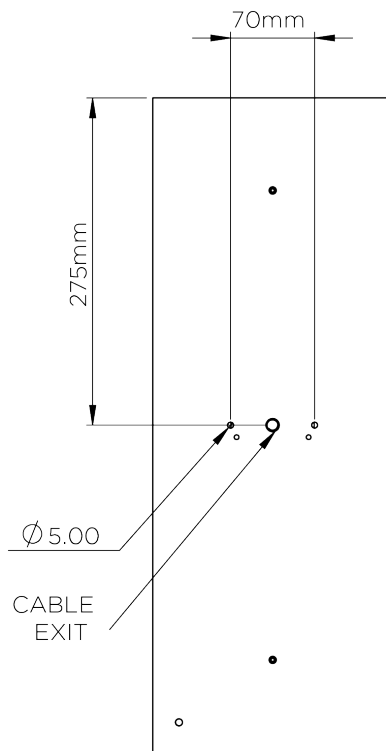

PORTA ROMANA

Escher Wall Light Large

TWL82L | Decayed Silver

Shown in Decayed Silver

HEIGHT
550mm | 21 3/4"

CONSTRUCTED FROM
Forged steel with decorative finish

MAX WATTAGE
40W

WIDTH
180mm | 7 1/4"

WEIGHT
3.2 kg | 7.04 lbs

LAMP
2 x 320lm (3w) LED G9 Capsule

PROJECTION
100mm | 4"

VOLTAGE
220-240V

FINISHES

- 1 Decayed Gold
- 2 Decayed Silver

Escher Wall Light Large

TWL82L

HEIGHT
550mm | 21 3/4"

WIDTH
180mm | 7 1/4"

© Porta Romana 2022

Dimensions and weights are provided as a guide. All Porta Romana Products are made by hand and variations can occur in some products. The products you are buying or marketing are exclusive designs belonging to Porta Romana. Please do not submit design sheets featuring our products to other manufacturing companies nor to other parties who might. Any manufacturer found to be reproducing Porta Romana products will be breaching copyright law and will be actively pursued