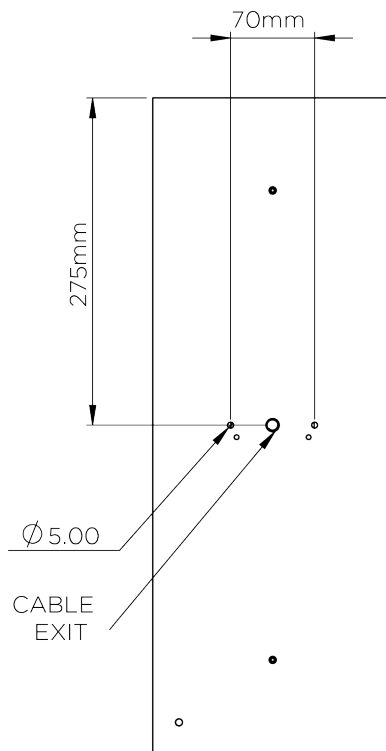

PORTA ROMANA

Escher Wall Light Large

TWL82L | Decayed Gold

Shown in Decayed Gold

HEIGHT
550mm | 21 3/4"

CONSTRUCTED FROM
Forged steel with decorative finish

MAX WATTAGE
40W

WIDTH
180mm | 7 1/4"

WEIGHT
3.2 kg | 7.04 lbs

LAMP
2 x 320lm (3w) LED G9 Capsule

PROJECTION
100mm | 4"

VOLTAGE
220-240V

FINISHES

- 1 Decayed Gold
- 2 Decayed Silver

Escher Wall Light Large

TWL82L

HEIGHT
550mm | 21 3/4"

WIDTH
180mm | 7 1/4"

© Porta Romana 2022

Dimensions and weights are provided as a guide. All Porta Romana Products are made by hand and variations can occur in some products. The products you are buying or marketing are exclusive designs belonging to Porta Romana. Please do not submit design sheets featuring our products to other manufacturing companies nor to other parties who might. Any manufacturer found to be reproducing Porta Romana products will be breaching copyright law and will be actively pursued