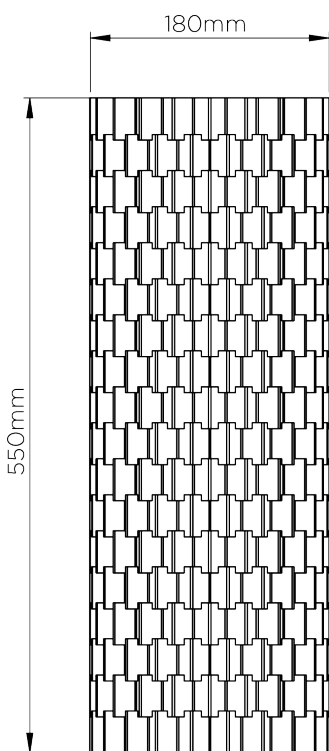

PORTA ROMANA

Escher Wall Light Large

TWL82L | Decayed Gold

Shown in Decayed Gold

HEIGHT
550mm | 21 3/4"

CONSTRUCTED FROM
Forged steel with decorative finish

MAX WATTAGE
40W

WIDTH
180mm | 7 1/4"

WEIGHT
3.2 kg | 7.04 lbs

LAMP
2 x 320lm (3w) LED G9 Capsule

PROJECTION
100mm | 4"

VOLTAGE
220-240V

FINISHES

- 1 Decayed Gold
- 2 Decayed Silver

Escher Wall Light Large

TWL82L

HEIGHT
550mm | 21 3/4"

WIDTH
180mm | 7 1/4"

© Porta Romana 2022

Dimensions and weights are provided as a guide. All Porta Romana Products are made by hand and variations can occur in some products. The products you are buying or marketing are exclusive designs belonging to Porta Romana. Please do not submit design sheets featuring our products to other manufacturing companies nor to other parties who might. Any manufacturer found to be reproducing Porta Romana products will be breaching copyright law and will be actively pursued