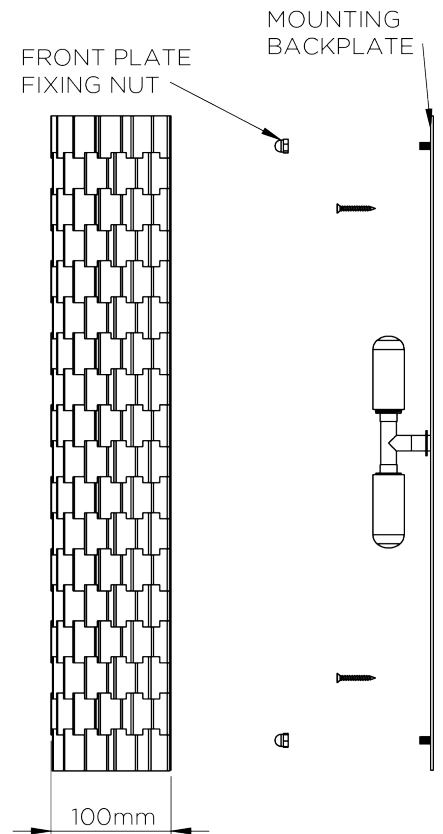

PORTA ROMANA

Escher Wall Light Large

TWL82L | Decayed Gold

Shown in Decayed Gold

HEIGHT
550mm | 21 3/4"

CONSTRUCTED FROM
Forged steel with decorative finish

MAX WATTAGE
40W

WIDTH
180mm | 7 1/4"

WEIGHT
3.2 kg | 7.04 lbs

LAMP
2 x 320lm (3w) LED G9 Capsule

PROJECTION
100mm | 4"

VOLTAGE
220-240V

FINISHES

- 1 Decayed Gold
- 2 Decayed Silver

Escher Wall Light Large

TWL82L

HEIGHT
550mm | 21 3/4"

WIDTH
180mm | 7 1/4"

© Porta Romana 2022

Dimensions and weights are provided as a guide. All Porta Romana Products are made by hand and variations can occur in some products. The products you are buying or marketing are exclusive designs belonging to Porta Romana. Please do not submit design sheets featuring our products to other manufacturing companies nor to other parties who might. Any manufacturer found to be reproducing Porta Romana products will be breaching copyright law and will be actively pursued