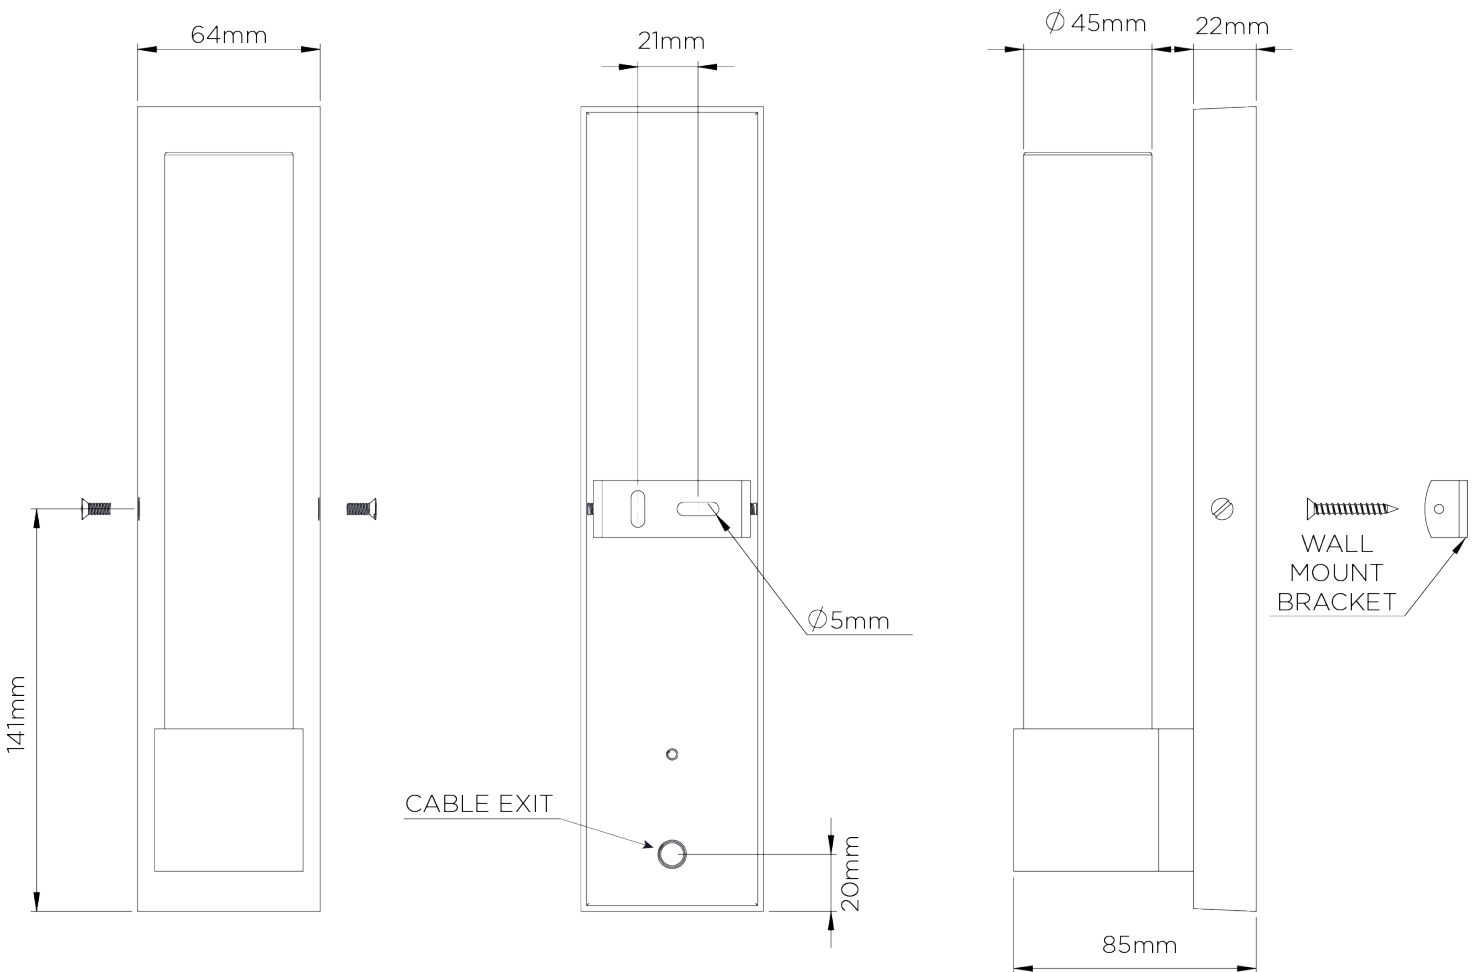

## Emperor Bathroom Wall Light

BWL01 | Glass - Nickel

Nickel with Glass

HEIGHT  
285mm | 11 1/4"

CONSTRUCTED FROM  
Nickel plated brass with frosted glass

MAX WATTAGE

25W

WIDTH  
63mm | 2 1/2"

WEIGHT  
1.6 kg | 3.52 lbs

LAMP  
1 x 320lm (3w) LED G9 Capsule

PROJECTION  
86mm | 3 1/2"

VOLTAGE  
220-240V

FLEX AND SWITCH  
Nickel lampholder

FINISHES  
1 Glass - Nickel

# Emperor Bathroom Wall Light

BWL01

HEIGHT  
285mm | 11 1/4"

WIDTH  
63mm | 2 1/2"

© Porta Romana 2022

Dimensions and weights are provided as a guide. All Porta Romana Products are made by hand and variations can occur in some products. The products you are buying or marketing are exclusive designs belonging to Porta Romana. Please do not submit design sheets featuring our products to other manufacturing companies nor to other parties who might. Any manufacturer found to be reproducing Porta Romana products will be breaching copyright law and will be actively pursued