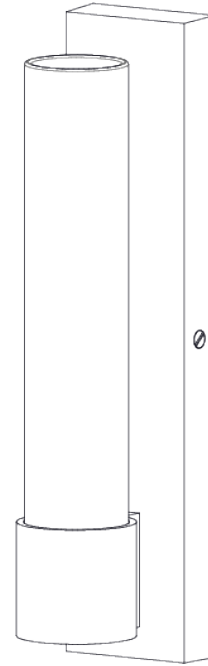

## Emperor Bathroom Wall Light

BWL01 | Glass - Nickel

Nickel with Glass

HEIGHT  
285mm | 11 1/4"

CONSTRUCTED FROM  
Nickel plated brass with frosted glass

MAX WATTAGE

25W

WIDTH  
63mm | 2 1/2"

WEIGHT  
1.6 kg | 3.52 lbs

LAMP  
1 x 320lm (3w) LED G9 Capsule

PROJECTION  
86mm | 3 1/2"

VOLTAGE  
220-240V

FLEX AND SWITCH  
Nickel lampholder

FINISHES  
1 Glass - Nickel

# Emperor Bathroom Wall Light

BWL01

HEIGHT  
285mm | 11 1/4"

WIDTH  
63mm | 2 1/2"

© Porta Romana 2022

Dimensions and weights are provided as a guide. All Porta Romana Products are made by hand and variations can occur in some products. The products you are buying or marketing are exclusive designs belonging to Porta Romana. Please do not submit design sheets featuring our products to other manufacturing companies nor to other parties who might. Any manufacturer found to be reproducing Porta Romana products will be breaching copyright law and will be actively pursued