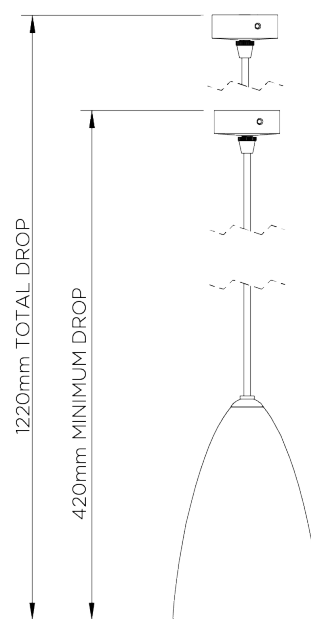

## Ellory Pendant Large

MCL69L | Plaster White

Plaster White

**WIDTH**  
135mm | 5 1/4"

**CONSTRUCTED FROM**  
Cast composite with decorative finish

**LAMP**  
1 x 320lm (3w) LED G9 Capsule

**MINIMUM DROP**  
420mm | 16 3/4"

**WEIGHT**  
4 kg | 8.8 lbs

**VOLTAGE**  
220-240V

**MAXIMUM DROP**  
1220mm | 48 1/4"

**FLEX AND SWITCH**  
Rosier Grey Fabric flex

**DROPS AVAILABLE**  
1220mm / Custom

**FINISHES**  
1 Plaster White

# Ellory Pendant Large

MCL69L

WIDTH  
135mm | 5 1/4"

MINIMUM DROP  
420mm | 16 3/4"

MAXIMUM DROP  
1220mm | 48 1/4"

DROPS AVAILABLE  
1220mm / Custom

CEILING ROSE DETAIL

© Porta Romana 2022