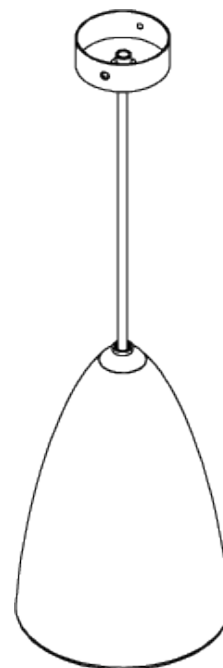

## Ellory Pendant Large

MCL69L | Plaster White

Plaster White

**WIDTH**  
135mm | 5 1/4"

**CONSTRUCTED FROM**  
Cast composite with decorative finish

**LAMP**  
1 x 320lm (3w) LED G9 Capsule

**MINIMUM DROP**  
420mm | 16 3/4"

**WEIGHT**  
4 kg | 8.8 lbs

**VOLTAGE**  
220-240V

**MAXIMUM DROP**  
1220mm | 48 1/4"

**FLEX AND SWITCH**  
Rosier Grey Fabric flex

**DROPS AVAILABLE**  
1220mm / Custom

**FINISHES**  
1 Plaster White

# Ellory Pendant Large

MCL69L

WIDTH  
135mm | 5 1/4"

MINIMUM DROP  
420mm | 16 3/4"

MAXIMUM DROP  
1220mm | 48 1/4"

DROPS AVAILABLE  
1220mm / Custom

CEILING ROSE DETAIL

© Porta Romana 2022