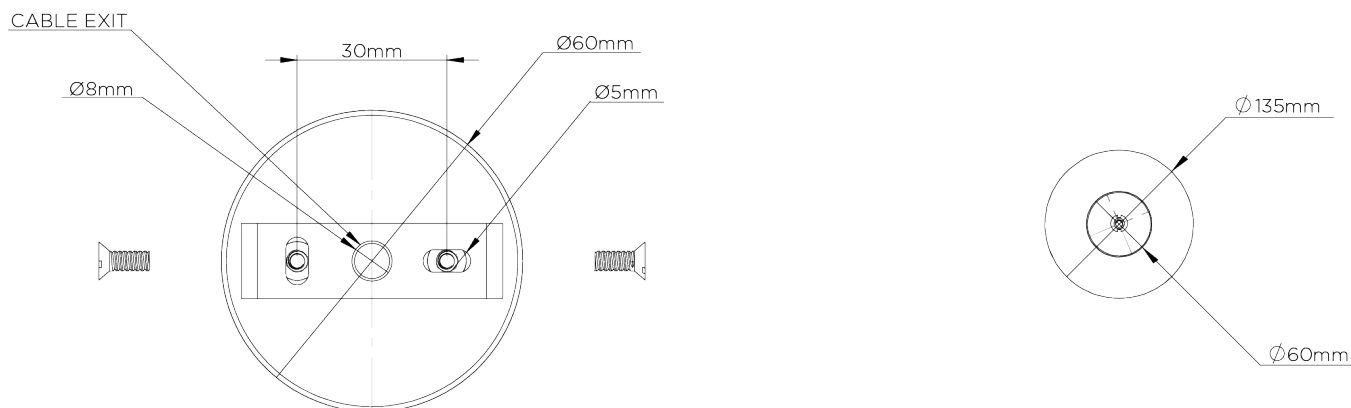

## Ellory Pendant Large

MCL69L | Plaster White

Plaster White

**WIDTH**  
135mm | 5 1/4"

**CONSTRUCTED FROM**  
Cast composite with decorative finish

**LAMP**  
1 x 320lm (3w) LED G9 Capsule

**MINIMUM DROP**  
420mm | 16 3/4"

**WEIGHT**  
4 kg | 8.8 lbs

**VOLTAGE**  
220-240V

**MAXIMUM DROP**  
1220mm | 48 1/4"

**FLEX AND SWITCH**  
Rosier Grey Fabric flex

**DROPS AVAILABLE**  
1220mm / Custom

**FINISHES**  
1 Plaster White

# Ellory Pendant Large

MCL69L

WIDTH  
135mm | 5 1/4"

MINIMUM DROP  
420mm | 16 3/4"

MAXIMUM DROP  
1220mm | 48 1/4"

DROPS AVAILABLE  
1220mm / Custom

CEILING ROSE DETAIL

© Porta Romana 2022