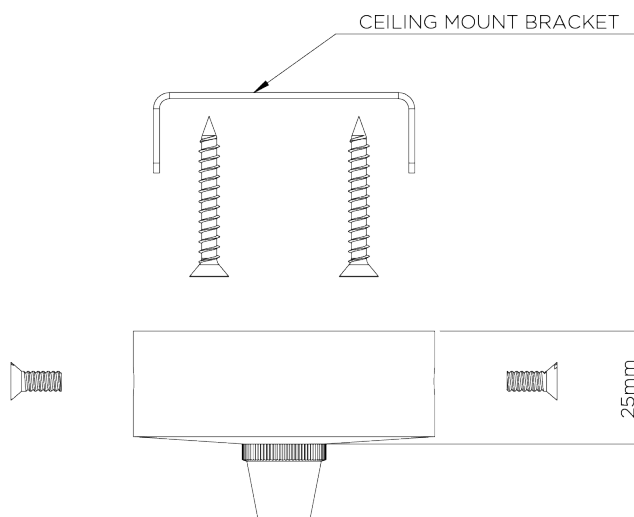

**WEIGHT**  
4 kg | 8.8 lbs

**VOLTAGE**  
220-240V

**MAXIMUM DROP**  
1220mm | 48 1/4"

**FLEX AND SWITCH**  
Rosier Grey Fabric flex

**DROPS AVAILABLE**  
1220mm / Custom

**FINISHES**  
1 Plaster White

# Ellory Pendant Large

MCL69L

WIDTH  
135mm | 5 1/4"

MINIMUM DROP  
420mm | 16 3/4"

MAXIMUM DROP  
1220mm | 48 1/4"

DROPS AVAILABLE  
1220mm / Custom

CEILING ROSE DETAIL

© Porta Romana 2022