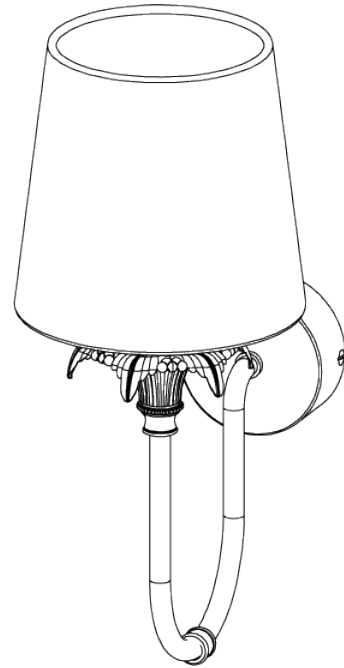

PORTA ROMANA

Edith Wall Light

TWL118 | Ochre

Ochre shown with 5.5" Fez in Natural Linen

HEIGHT
230mm | 9 1/4"

CONSTRUCTED FROM
Brass with decorative finish

RECOMMENDED SHADE
5.5" Fez

HEIGHT WITH SHADE
330mm | 13"

WEIGHT
0.7 kg | 1.54 lbs

MAX WATTAGE
25W

WIDTH
90mm | 3 3/4"

PROJECTION
200mm | 8"

LAMP
1 x 450lm (5w) LED E14 Candle

WIDTH WITH SHADE
140mm | 5 3/4"

VOLTAGE
220-240V

FLEX AND SWITCH
Brass lampholder

FINISHES

- 1 Black
- 2 Indian Red
- 3 Ochre

Edith Wall Light

TWL118

HEIGHT
230mm | 9 1/4"

HEIGHT WITH SHADE
330mm | 13"

WIDTH
90mm | 3 3/4"

WIDTH WITH SHADE
140mm | 5 3/4"