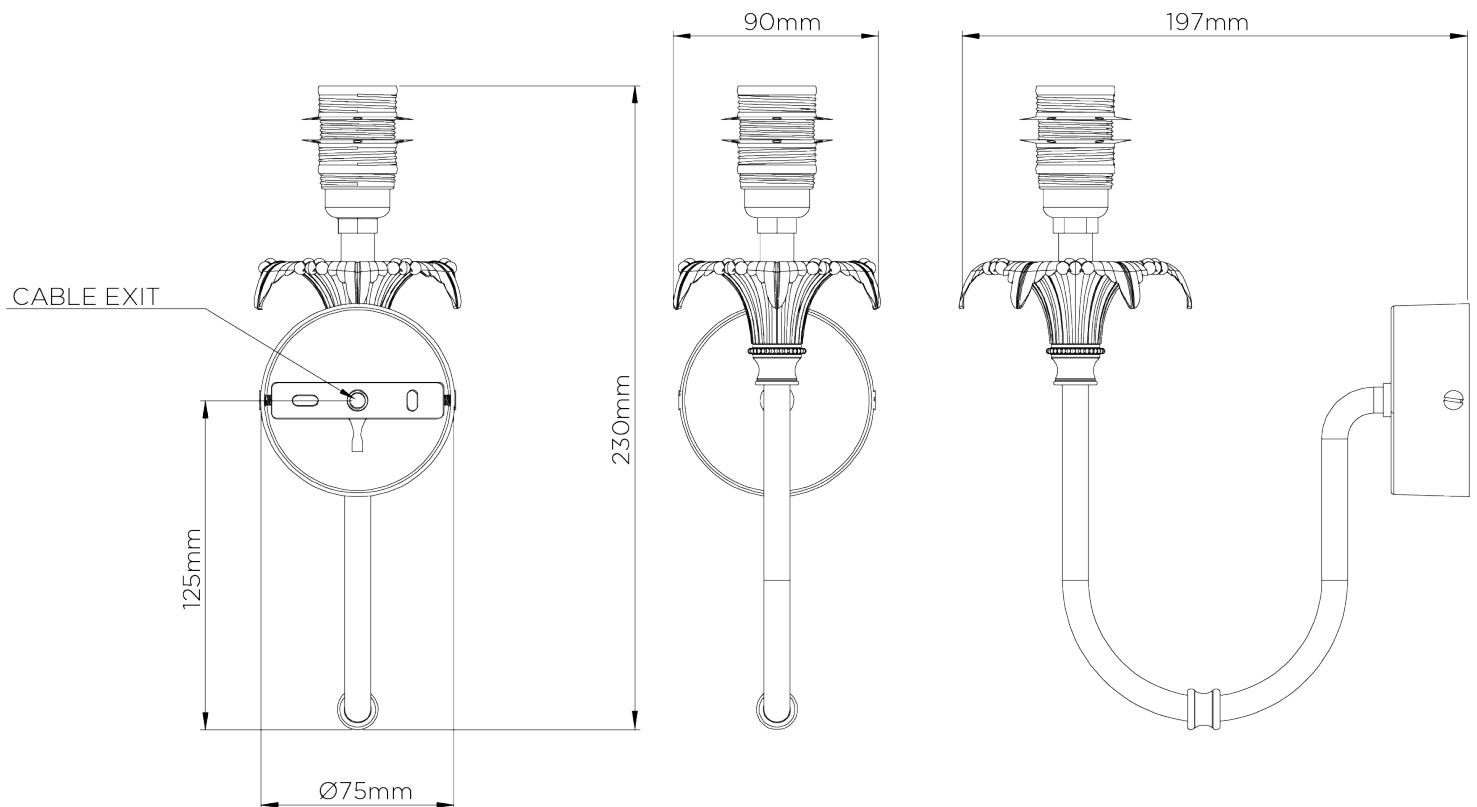

PORTA ROMANA

Edith Wall Light

TWL118 | Ochre

Ochre shown with 5.5" Fez in Natural Linen

HEIGHT
230mm | 9 1/4"

CONSTRUCTED FROM
Brass with decorative finish

RECOMMENDED SHADE
5.5" Fez

HEIGHT WITH SHADE
330mm | 13"

WEIGHT
0.7 kg | 1.54 lbs

MAX WATTAGE
25W

WIDTH
90mm | 3 3/4"

PROJECTION
200mm | 8"

LAMP
1 x 450lm (5w) LED E14 Candle

WIDTH WITH SHADE
140mm | 5 3/4"

VOLTAGE
220-240V

FLEX AND SWITCH
Brass lampholder

FINISHES

- 1 Black
- 2 Indian Red
- 3 Ochre

Edith Wall Light

TWL118

HEIGHT
230mm | 9 1/4"

HEIGHT WITH SHADE
330mm | 13"

WIDTH
90mm | 3 3/4"

WIDTH WITH SHADE
140mm | 5 3/4"