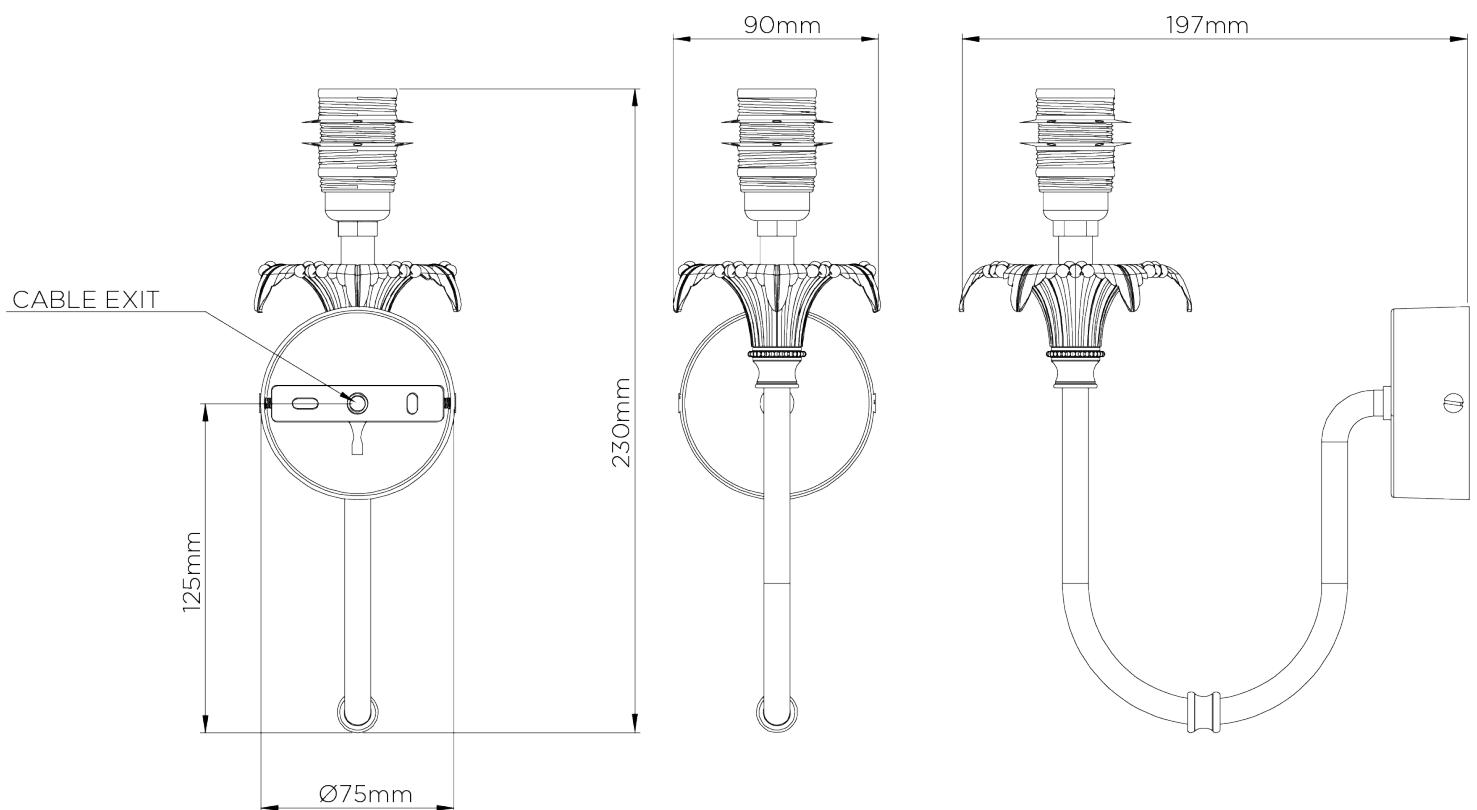

## Edith Wall Light

TWL118 | Indian Red

Indian Red shown with 5.5" Fez in Natural Linen

HEIGHT  
230mm | 9 1/4"

CONSTRUCTED FROM  
Brass with decorative finish

RECOMMENDED SHADE  
5.5" Fez

HEIGHT WITH SHADE  
330mm | 13"

WEIGHT  
0.7 kg | 1.54 lbs

MAX WATTAGE  
25W

WIDTH  
90mm | 3 3/4"

PROJECTION  
200mm | 8"

LAMP  
1 x 450lm (5w) LED E14 Candle

WIDTH WITH SHADE  
140mm | 5 3/4"

VOLTAGE  
220-240V

FLEX AND SWITCH  
Brass lampholder

# Edith Wall Light

TWL118

HEIGHT  
230mm | 9 1/4"

HEIGHT WITH SHADE  
330mm | 13"

WIDTH  
90mm | 3 3/4"

WIDTH WITH SHADE  
140mm | 5 3/4"

© Porta Romana 2022

Dimensions and weights are provided as a guide. All Porta Romana Products are made by hand and variations can occur in some products. The products you are buying or marketing are exclusive designs belonging to Porta Romana. Please do not submit design sheets featuring our products to other manufacturing companies nor to other parties who might. Any manufacturer found to be reproducing Porta Romana products will be breaching copyright law and will be actively pursued