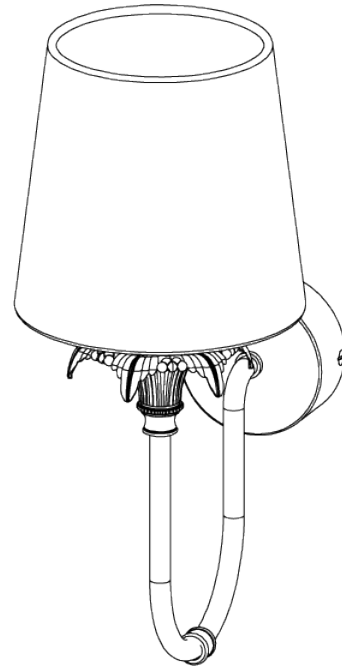

## Edith Wall Light

TWL118 | Indian Red

Indian Red shown with 5.5" Fez in Natural Linen

HEIGHT  
230mm | 9 1/4"

CONSTRUCTED FROM  
Brass with decorative finish

RECOMMENDED SHADE  
5.5" Fez

HEIGHT WITH SHADE  
330mm | 13"

WEIGHT  
0.7 kg | 1.54 lbs

MAX WATTAGE  
25W

WIDTH  
90mm | 3 3/4"

PROJECTION  
200mm | 8"

LAMP  
1 x 450lm (5w) LED E14 Candle

WIDTH WITH SHADE  
140mm | 5 3/4"

VOLTAGE  
220-240V

FLEX AND SWITCH  
Brass lampholder

# Edith Wall Light

TWL118

HEIGHT  
230mm | 9 1/4"

HEIGHT WITH SHADE  
330mm | 13"

WIDTH  
90mm | 3 3/4"

WIDTH WITH SHADE  
140mm | 5 3/4"

© Porta Romana 2022

Dimensions and weights are provided as a guide. All Porta Romana Products are made by hand and variations can occur in some products. The products you are buying or marketing are exclusive designs belonging to Porta Romana. Please do not submit design sheets featuring our products to other manufacturing companies nor to other parties who might. Any manufacturer found to be reproducing Porta Romana products will be breaching copyright law and will be actively pursued