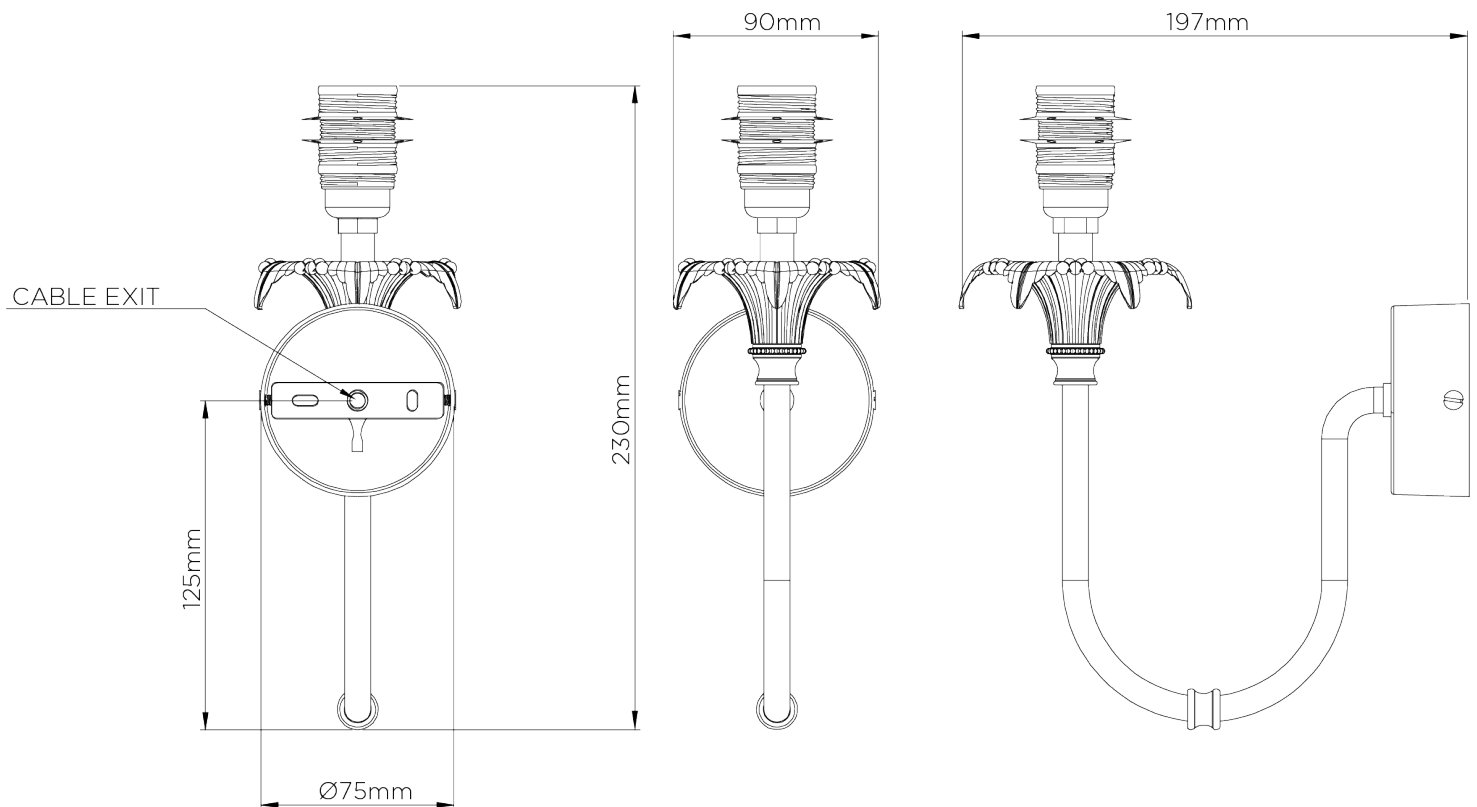

PORTA ROMANA

Edith Wall Light

TWL118 | Black

Black shown with 5.5" Fez in Natural Linen

HEIGHT
230mm | 9 1/4"

CONSTRUCTED FROM
Brass with decorative finish

RECOMMENDED SHADE
5.5" Fez

HEIGHT WITH SHADE
330mm | 13"

WEIGHT
0.7 kg | 1.54 lbs

MAX WATTAGE
25W

WIDTH
90mm | 3 3/4"

PROJECTION
200mm | 8"

LAMP
1 x 450lm (5w) LED E14 Candle

WIDTH WITH SHADE
140mm | 5 3/4"

VOLTAGE
220-240V

FLEX AND SWITCH
Bronze lampholder

FINISHES

- 1 Black
- 2 Indian Red
- 3 Ochre

Edith Wall Light

TWL118

HEIGHT
230mm | 9 1/4"

HEIGHT WITH SHADE
330mm | 13"

WIDTH
90mm | 3 3/4"

WIDTH WITH SHADE
140mm | 5 3/4"