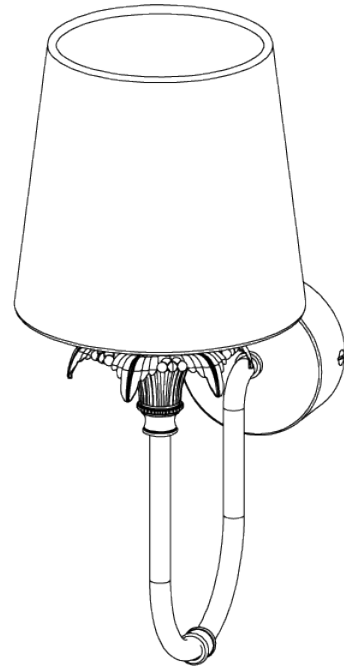

PORTA ROMANA

Edith Wall Light

TWL118 | Black

Black shown with 5.5" Fez in Natural Linen

HEIGHT
230mm | 9 1/4"

CONSTRUCTED FROM
Brass with decorative finish

RECOMMENDED SHADE
5.5" Fez

HEIGHT WITH SHADE
330mm | 13"

WEIGHT
0.7 kg | 1.54 lbs

MAX WATTAGE
25W

WIDTH
90mm | 3 3/4"

PROJECTION
200mm | 8"

LAMP
1 x 450lm (5w) LED E14 Candle

WIDTH WITH SHADE
140mm | 5 3/4"

VOLTAGE
220-240V

FLEX AND SWITCH
Bronze lampholder

FINISHES

- 1 Black
- 2 Indian Red
- 3 Ochre

Edith Wall Light

TWL118

HEIGHT
230mm | 9 1/4"

HEIGHT WITH SHADE
330mm | 13"

WIDTH
90mm | 3 3/4"

WIDTH WITH SHADE
140mm | 5 3/4"