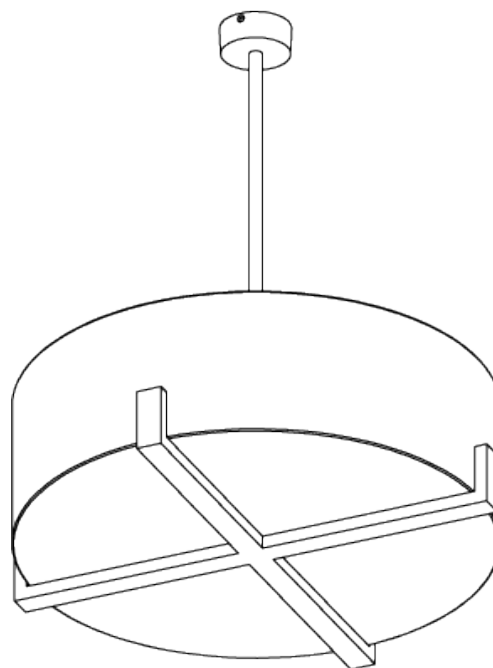

Cross Braced Ceiling Light

MCL12

WIDTH

540mm | 21 1/4"

MINIMUM DROP

557mm | 22"

DROPS AVAILABLE

557mm / 797mm / 1147mm / Custom

CEILING ROSE DETAIL