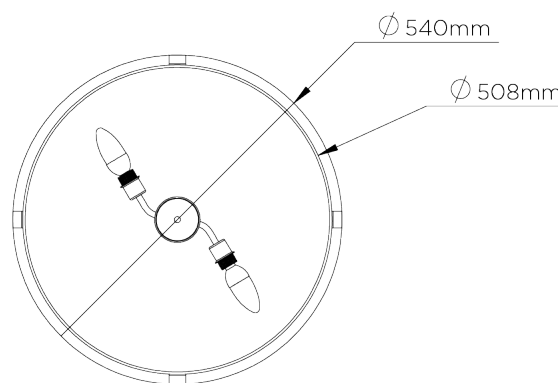

**MINIMUM DROP**  
557mm | 22"

**WEIGHT**  
2.2 kg | 4.84 lbs

**MAX WATTAGE**  
40W

**DROPS AVAILABLE**  
557mm / 797mm / 1147mm /  
Custom

**LAMP**  
3 x 450lm (5w) LED E14 Candle

**VOLTAGE**  
220-240V

**FLEX AND SWITCH**  
Bronze lampholder

### WIDTH

540mm | 21 1/4"

### MINIMUM DROP

557mm | 22"

### DROPS AVAILABLE

557mm / 797mm / 1147mm / Custom

CEILING ROSE DETAIL

© Porta Romana 2022

Dimensions and weights are provided as a guide. All Porta Romana Products are made by hand and variations can occur in some products. The products you are buying or marketing are exclusive designs belonging to Porta Romana. Please do not submit design sheets featuring our products to other manufacturing companies nor to other parties who might. Any manufacturer found to be reproducing Porta Romana products will be breaching copyright law and will be actively pursued