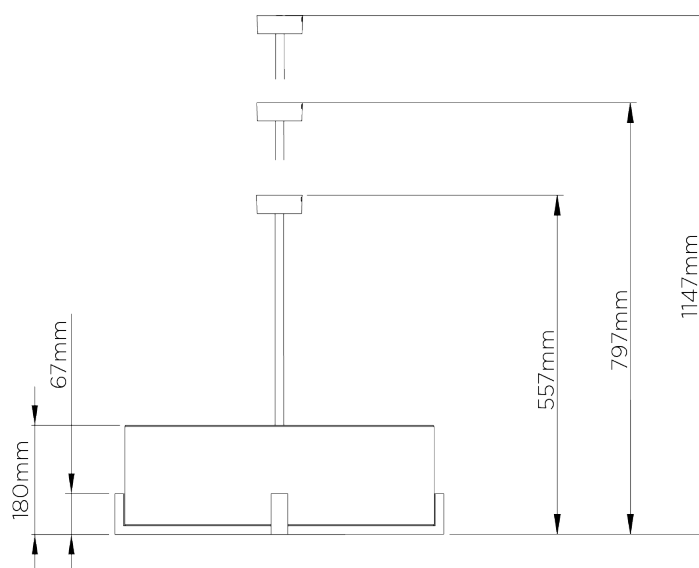

**MINIMUM DROP**  
557mm | 22"

**WEIGHT**  
2.2 kg | 4.84 lbs

**MAX WATTAGE**  
40W

**DROPS AVAILABLE**  
557mm / 797mm / 1147mm /  
Custom

**LAMP**  
3 x 450lm (5w) LED E14 Candle

**VOLTAGE**  
220-240V

**FLEX AND SWITCH**  
Bronze lampholder

### WIDTH

540mm | 21 1/4"

### MINIMUM DROP

557mm | 22"

### DROPS AVAILABLE

557mm / 797mm / 1147mm / Custom

CEILING ROSE DETAIL

© Porta Romana 2022

Dimensions and weights are provided as a guide. All Porta Romana Products are made by hand and variations can occur in some products. The products you are buying or marketing are exclusive designs belonging to Porta Romana. Please do not submit design sheets featuring our products to other manufacturing companies nor to other parties who might. Any manufacturer found to be reproducing Porta Romana products will be breaching copyright law and will be actively pursued