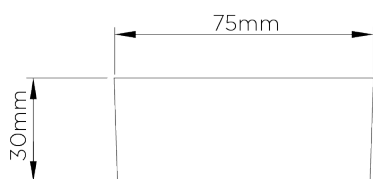

Cross Braced Ceiling Light

MCL12

WIDTH

540mm | 21 1/4"

MINIMUM DROP

557mm | 22"

DROPS AVAILABLE

557mm / 797mm / 1147mm / Custom

CEILING ROSE DETAIL