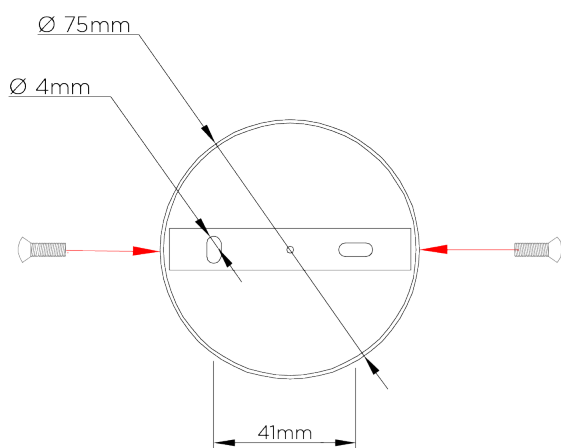

**MINIMUM DROP**  
557mm | 22"

**WEIGHT**  
2.2 kg | 4.84 lbs

**MAX WATTAGE**  
40W

**DROPS AVAILABLE**  
557mm / 797mm / 1147mm /  
Custom

**LAMP**  
3 x 450lm (5w) LED E14 Candle

**VOLTAGE**  
220-240V

**FLEX AND SWITCH**  
Bronze lampholder

### WIDTH

540mm | 21 1/4"

### MINIMUM DROP

557mm | 22"

### DROPS AVAILABLE

557mm / 797mm / 1147mm / Custom

CEILING ROSE DETAIL

© Porta Romana 2022

Dimensions and weights are provided as a guide. All Porta Romana Products are made by hand and variations can occur in some products. The products you are buying or marketing are exclusive designs belonging to Porta Romana. Please do not submit design sheets featuring our products to other manufacturing companies nor to other parties who might. Any manufacturer found to be reproducing Porta Romana products will be breaching copyright law and will be actively pursued