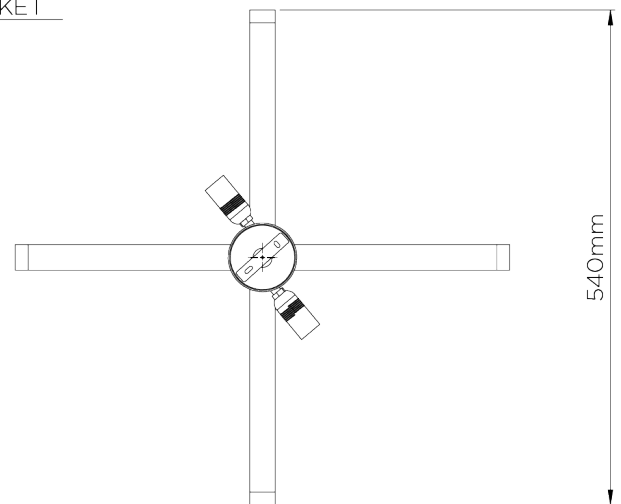

PORTA ROMANA

Cross Braced Bulkhead

MCL32 | Bronze

Bronze shown with 20" Short Cylinder in Putty and Frosted Perspex Diffuser

WIDTH
540mm | 21 1/4"

CONSTRUCTED FROM
Patinated brass and perspex

RECOMMENDED SHADE
20" Short Cylinder

MAXIMUM DROP
120mm | 4 3/4"

WEIGHT
2.2 kg | 4.84 lbs

MAX WATTAGE
25W

DROPS AVAILABLE
120mm

LAMP
3 x 450lm (5w) LED E14 Candle

VOLTAGE
220-240V

FLEX AND SWITCH
Bronze lampholder

FINISHES
1 Bronze

Cross Braced Bulkhead

MCL32

WIDTH
540mm | 21 1/4"

MAXIMUM DROP
120mm | 4 3/4"

DROPS AVAILABLE
120mm

CEILING ROSE DETAIL

© Porta Romana 2022

Dimensions and weights are provided as a guide. All Porta Romana Products are made by hand and variations can occur in some products. The products you are buying or marketing are exclusive designs belonging to Porta Romana. Please do not submit design sheets featuring our products to other manufacturing companies nor to other parties who might. Any manufacturer found to be reproducing Porta Romana products will be breaching copyright law and will be actively pursued