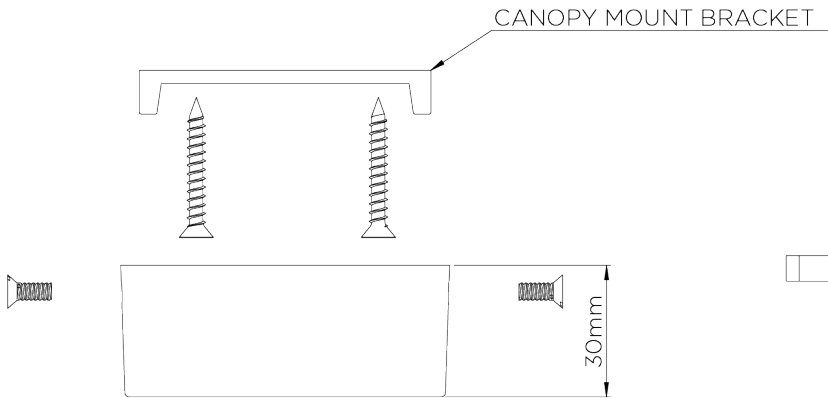

PORTA ROMANA

Cross Braced Bulkhead

MCL32 | Bronze

Bronze shown with 20" Short Cylinder in Putty and Frosted Perspex Diffuser

WIDTH
540mm | 21 1/4"

CONSTRUCTED FROM
Patinated brass and perspex

RECOMMENDED SHADE
20" Short Cylinder

MAXIMUM DROP
120mm | 4 3/4"

WEIGHT
2.2 kg | 4.84 lbs

MAX WATTAGE
25W

DROPS AVAILABLE
120mm

LAMP
3 x 450lm (5w) LED E14 Candle

VOLTAGE
220-240V

FLEX AND SWITCH
Bronze lampholder

FINISHES
1 Bronze

Cross Braced Bulkhead

MCL32

WIDTH
540mm | 21 1/4"

MAXIMUM DROP
120mm | 4 3/4"

DROPS AVAILABLE
120mm

CEILING ROSE DETAIL

© Porta Romana 2022

Dimensions and weights are provided as a guide. All Porta Romana Products are made by hand and variations can occur in some products. The products you are buying or marketing are exclusive designs belonging to Porta Romana. Please do not submit design sheets featuring our products to other manufacturing companies nor to other parties who might. Any manufacturer found to be reproducing Porta Romana products will be breaching copyright law and will be actively pursued