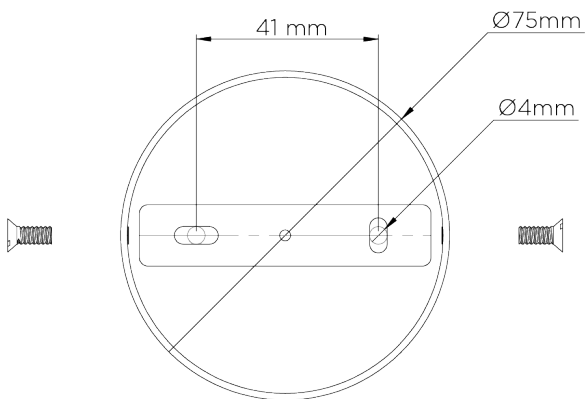

PORTA ROMANA

Cross Braced Bulkhead

MCL32 | Bronze

Bronze shown with 20" Short Cylinder in Putty and Frosted Perspex Diffuser

WIDTH
540mm | 21 1/4"

CONSTRUCTED FROM
Patinated brass and perspex

RECOMMENDED SHADE
20" Short Cylinder

MAXIMUM DROP
120mm | 4 3/4"

WEIGHT
2.2 kg | 4.84 lbs

MAX WATTAGE
25W

DROPS AVAILABLE
120mm

LAMP
3 x 450lm (5w) LED E14 Candle

VOLTAGE
220-240V

FLEX AND SWITCH
Bronze lampholder

FINISHES
1 Bronze

Cross Braced Bulkhead

MCL32

WIDTH
540mm | 21 1/4"

MAXIMUM DROP
120mm | 4 3/4"

DROPS AVAILABLE
120mm

CEILING ROSE DETAIL

© Porta Romana 2022

Dimensions and weights are provided as a guide. All Porta Romana Products are made by hand and variations can occur in some products. The products you are buying or marketing are exclusive designs belonging to Porta Romana. Please do not submit design sheets featuring our products to other manufacturing companies nor to other parties who might. Any manufacturer found to be reproducing Porta Romana products will be breaching copyright law and will be actively pursued