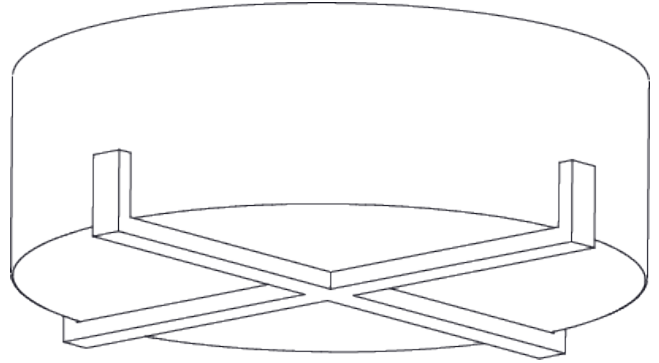

PORTA ROMANA

Cross Braced Bulkhead

MCL32 | Bronze

Bronze shown with 20" Short Cylinder in Putty and Frosted Perspex Diffuser

WIDTH
540mm | 21 1/4"

CONSTRUCTED FROM
Patinated brass and perspex

RECOMMENDED SHADE
20" Short Cylinder

MAXIMUM DROP
120mm | 4 3/4"

WEIGHT
2.2 kg | 4.84 lbs

MAX WATTAGE
25W

DROPS AVAILABLE
120mm

LAMP
3 x 450lm (5w) LED E14 Candle

VOLTAGE
220-240V

FLEX AND SWITCH
Bronze lampholder

FINISHES
1 Bronze

Cross Braced Bulkhead

MCL32

WIDTH
540mm | 21 1/4"

MAXIMUM DROP
120mm | 4 3/4"

DROPS AVAILABLE
120mm

CEILING ROSE DETAIL

© Porta Romana 2022

Dimensions and weights are provided as a guide. All Porta Romana Products are made by hand and variations can occur in some products. The products you are buying or marketing are exclusive designs belonging to Porta Romana. Please do not submit design sheets featuring our products to other manufacturing companies nor to other parties who might. Any manufacturer found to be reproducing Porta Romana products will be breaching copyright law and will be actively pursued