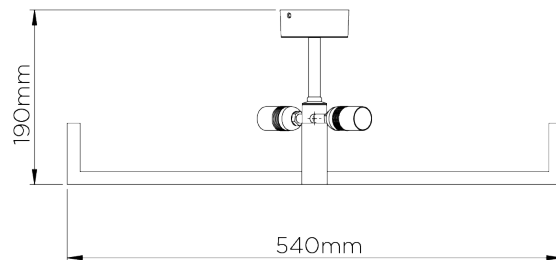

PORTA ROMANA

Cross Braced Bulkhead

MCL32 | Bronze

Bronze shown with 20" Short Cylinder in Putty and Frosted Perspex Diffuser

WIDTH
540mm | 21 1/4"

CONSTRUCTED FROM
Patinated brass and perspex

RECOMMENDED SHADE
20" Short Cylinder

MAXIMUM DROP
120mm | 4 3/4"

WEIGHT
2.2 kg | 4.84 lbs

MAX WATTAGE
25W

DROPS AVAILABLE
120mm

LAMP
3 x 450lm (5w) LED E14 Candle

VOLTAGE
220-240V

FLEX AND SWITCH
Bronze lampholder

FINISHES
1 Bronze

Cross Braced Bulkhead

MCL32

WIDTH
540mm | 21 1/4"

MAXIMUM DROP
120mm | 4 3/4"

DROPS AVAILABLE
120mm

CEILING ROSE DETAIL

© Porta Romana 2022

Dimensions and weights are provided as a guide. All Porta Romana Products are made by hand and variations can occur in some products. The products you are buying or marketing are exclusive designs belonging to Porta Romana. Please do not submit design sheets featuring our products to other manufacturing companies nor to other parties who might. Any manufacturer found to be reproducing Porta Romana products will be breaching copyright law and will be actively pursued