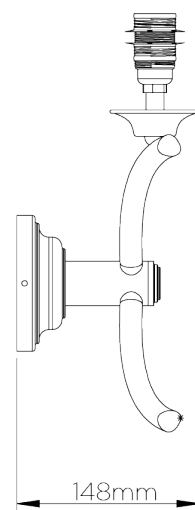

PORTA ROMANA

Cross Arm Wall Light

TWL04 | Italian Rust

Italian Rust and Gold shown with 4" Cylinder in Natural Linen

HEIGHT
200mm | 8"

CONSTRUCTED FROM
Steel with decorative finish

RECOMMENDED SHADE
5.5" Fez

HEIGHT WITH SHADE
301mm | 12"

WEIGHT
0.8 kg | 1.76 lbs

MAX WATTAGE
25W

WIDTH
240mm | 9 1/2"

PROJECTION
148mm | 6"

LAMP
2 x 450lm (5w) LED E14 Candle

WIDTH WITH SHADE
330mm | 13"

VOLTAGE
220-240V

FLEX AND SWITCH
Brass lampholder

FINISHES
1 Ebony
2 Italian Rust

Cross Arm Wall Light

TWL04

HEIGHT
200mm | 8"

HEIGHT WITH SHADE
301mm | 12"

WIDTH
240mm | 9 1/2"

WIDTH WITH SHADE
330mm | 13"