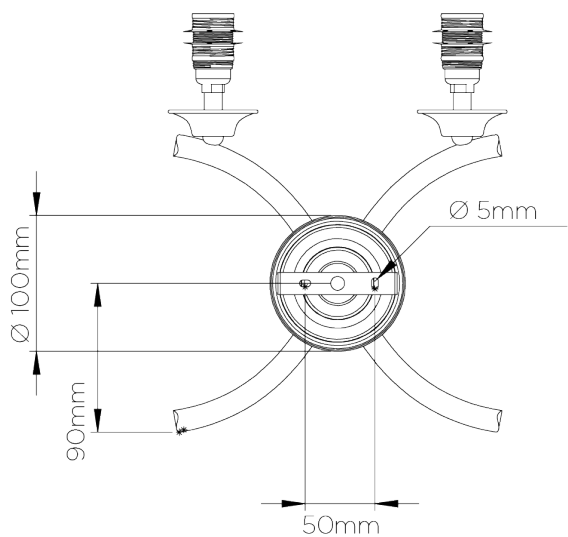

PORTA ROMANA

Cross Arm Wall Light

TWL04 | Italian Rust

Italian Rust and Gold shown with 4" Cylinder in Natural Linen

HEIGHT
200mm | 8"

CONSTRUCTED FROM
Steel with decorative finish

RECOMMENDED SHADE
5.5" Fez

HEIGHT WITH SHADE
301mm | 12"

WEIGHT
0.8 kg | 1.76 lbs

MAX WATTAGE
25W

WIDTH
240mm | 9 1/2"

PROJECTION
148mm | 6"

LAMP
2 x 450lm (5w) LED E14 Candle

WIDTH WITH SHADE
330mm | 13"

VOLTAGE
220-240V

FLEX AND SWITCH
Brass lampholder

FINISHES
1 Ebony
2 Italian Rust

Cross Arm Wall Light

TWL04

HEIGHT
200mm | 8"

HEIGHT WITH SHADE
301mm | 12"

WIDTH
240mm | 9 1/2"

WIDTH WITH SHADE
330mm | 13"