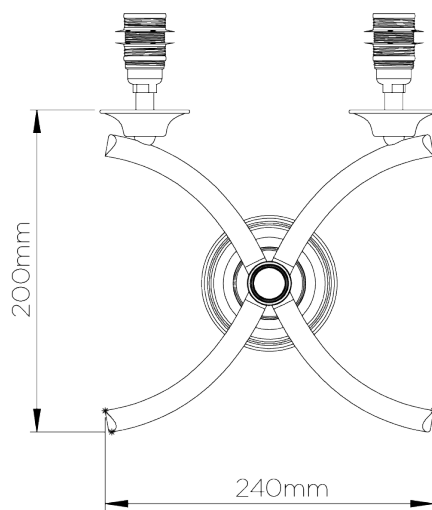

PORTA ROMANA

Cross Arm Wall Light

TWL04 | Italian Rust

Italian Rust and Gold shown with 4" Cylinder in Natural Linen

HEIGHT
200mm | 8"

CONSTRUCTED FROM
Steel with decorative finish

RECOMMENDED SHADE
5.5" Fez

HEIGHT WITH SHADE
301mm | 12"

WEIGHT
0.8 kg | 1.76 lbs

MAX WATTAGE
25W

WIDTH
240mm | 9 1/2"

PROJECTION
148mm | 6"

LAMP
2 x 450lm (5w) LED E14 Candle

WIDTH WITH SHADE
330mm | 13"

VOLTAGE
220-240V

FLEX AND SWITCH
Brass lampholder

FINISHES
1 Ebony
2 Italian Rust

Cross Arm Wall Light

TWL04

HEIGHT
200mm | 8"

HEIGHT WITH SHADE
301mm | 12"

WIDTH
240mm | 9 1/2"

WIDTH WITH SHADE
330mm | 13"