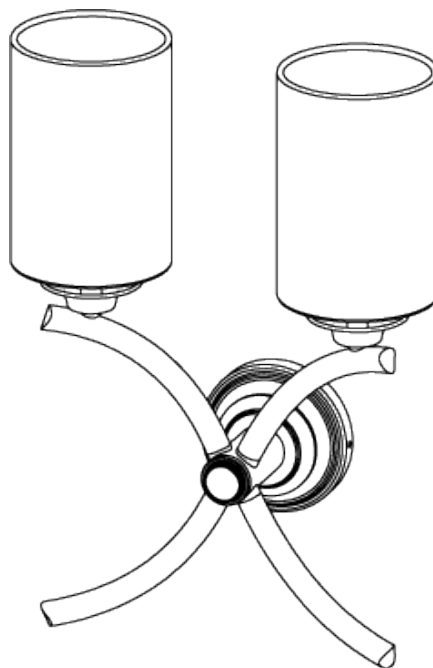

PORTA ROMANA

Cross Arm Wall Light

TWL04 | Italian Rust

Italian Rust and Gold shown with 4" Cylinder in Natural Linen

HEIGHT
200mm | 8"

CONSTRUCTED FROM
Steel with decorative finish

RECOMMENDED SHADE
5.5" Fez

HEIGHT WITH SHADE
301mm | 12"

WEIGHT
0.8 kg | 1.76 lbs

MAX WATTAGE
25W

WIDTH
240mm | 9 1/2"

PROJECTION
148mm | 6"

LAMP
2 x 450lm (5w) LED E14 Candle

WIDTH WITH SHADE
330mm | 13"

VOLTAGE
220-240V

FLEX AND SWITCH
Brass lampholder

FINISHES
1 Ebony
2 Italian Rust

Cross Arm Wall Light

TWL04

HEIGHT
200mm | 8"

HEIGHT WITH SHADE
301mm | 12"

WIDTH
240mm | 9 1/2"

WIDTH WITH SHADE
330mm | 13"