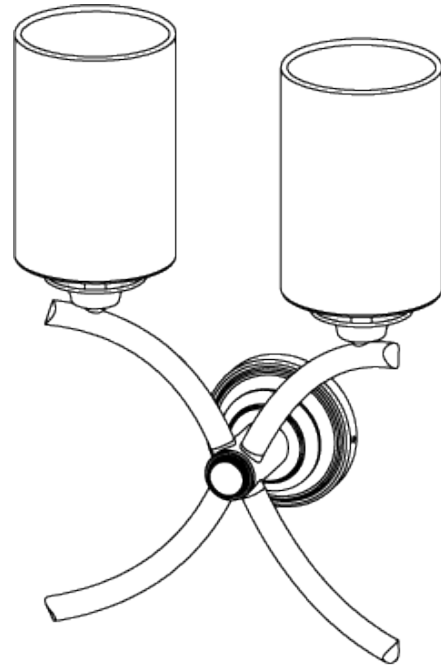

PORTA ROMANA

Cross Arm Wall Light

TWL04 | Ebony

Ebony and Gold shown with 4" Cylinder in Natural Linen

HEIGHT
200mm | 8"

CONSTRUCTED FROM
Steel with decorative finish

RECOMMENDED SHADE
5.5" Fez

HEIGHT WITH SHADE
301mm | 12"

WEIGHT
0.8 kg | 1.76 lbs

MAX WATTAGE
25W

WIDTH
240mm | 9 1/2"

PROJECTION
148mm | 6"

LAMP
2 x 450lm (5w) LED E14 Candle

WIDTH WITH SHADE
330mm | 13"

VOLTAGE
220-240V

FLEX AND SWITCH
Brass lampholder

FINISHES
1 Ebony
2 Italian Rust

Cross Arm Wall Light

TWL04

HEIGHT
200mm | 8"

HEIGHT WITH SHADE
301mm | 12"

WIDTH
240mm | 9 1/2"

WIDTH WITH SHADE
330mm | 13"

© Porta Romana 2022