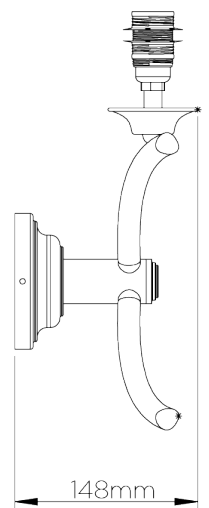

PORTA ROMANA

Cross Arm Wall Light

TWL04 | Ebony

Ebony and Gold shown with 4" Cylinder in Natural Linen

HEIGHT
200mm | 8"

CONSTRUCTED FROM
Steel with decorative finish

RECOMMENDED SHADE
5.5" Fez

HEIGHT WITH SHADE
301mm | 12"

WEIGHT
0.8 kg | 1.76 lbs

MAX WATTAGE
25W

WIDTH
240mm | 9 1/2"

PROJECTION
148mm | 6"

LAMP
2 x 450lm (5w) LED E14 Candle

WIDTH WITH SHADE
330mm | 13"

VOLTAGE
220-240V

FLEX AND SWITCH
Brass lampholder

FINISHES
1 Ebony
2 Italian Rust

Cross Arm Wall Light

TWL04

HEIGHT
200mm | 8"

HEIGHT WITH SHADE
301mm | 12"

WIDTH
240mm | 9 1/2"

WIDTH WITH SHADE
330mm | 13"

© Porta Romana 2022