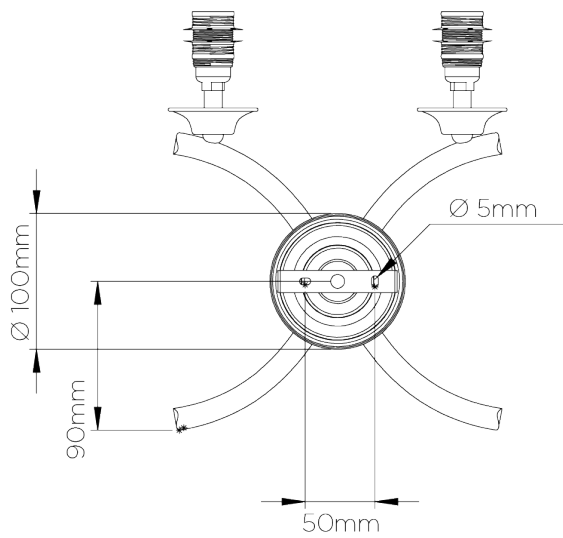

PORTA ROMANA

Cross Arm Wall Light

TWL04 | Ebony

Ebony and Gold shown with 4" Cylinder in Natural Linen

HEIGHT
200mm | 8"

CONSTRUCTED FROM
Steel with decorative finish

RECOMMENDED SHADE
5.5" Fez

HEIGHT WITH SHADE
301mm | 12"

WEIGHT
0.8 kg | 1.76 lbs

MAX WATTAGE
25W

WIDTH
240mm | 9 1/2"

PROJECTION
148mm | 6"

LAMP
2 x 450lm (5w) LED E14 Candle

WIDTH WITH SHADE
330mm | 13"

VOLTAGE
220-240V

FLEX AND SWITCH
Brass lampholder

FINISHES
1 Ebony
2 Italian Rust

Cross Arm Wall Light

TWL04

HEIGHT
200mm | 8"

HEIGHT WITH SHADE
301mm | 12"

WIDTH
240mm | 9 1/2"

WIDTH WITH SHADE
330mm | 13"

© Porta Romana 2022