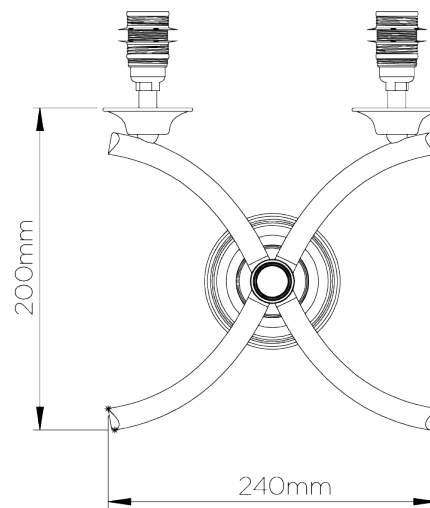

PORTA ROMANA

Cross Arm Wall Light

TWL04 | Ebony

Ebony and Gold shown with 4" Cylinder in Natural Linen

HEIGHT
200mm | 8"

CONSTRUCTED FROM
Steel with decorative finish

RECOMMENDED SHADE
5.5" Fez

HEIGHT WITH SHADE
301mm | 12"

WEIGHT
0.8 kg | 1.76 lbs

MAX WATTAGE
25W

WIDTH
240mm | 9 1/2"

PROJECTION
148mm | 6"

LAMP
2 x 450lm (5w) LED E14 Candle

WIDTH WITH SHADE
330mm | 13"

VOLTAGE
220-240V

FLEX AND SWITCH
Brass lampholder

FINISHES
1 Ebony
2 Italian Rust

Cross Arm Wall Light

TWL04

HEIGHT
200mm | 8"

HEIGHT WITH SHADE
301mm | 12"

WIDTH
240mm | 9 1/2"

WIDTH WITH SHADE
330mm | 13"

© Porta Romana 2022