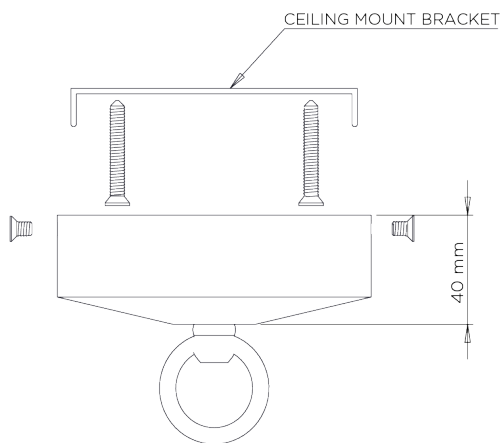

MINIMUM DROP
900mm | 35 1/2"

WEIGHT
12 kg | 26.4 lbs

MAX WATTAGE
40W

MAXIMUM DROP
2415mm | 95 1/4"

LAMP
6 x 400lm (5w) LED E27 Mini Globe

DROPS AVAILABLE
2115mm / 2415mm / Custom

VOLTAGE
220-240V

FLEX AND SWITCH
Brass lampholder and Cream Silk flex

FINISHES
1 Plaster White

Crawford Chandelier Small

MCL67S

WIDTH
1270mm | 50"

MINIMUM DROP
900mm | 35 1/2"

MAXIMUM DROP
2415mm | 95 1/4"

DROPS AVAILABLE
2115mm / 2415mm / Custom

CEILING ROSE DETAIL