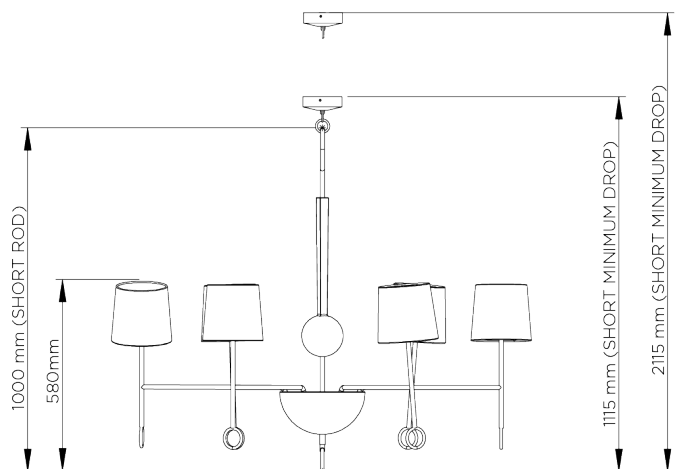

PORTA ROMANA

Crawford Chandelier Small

MCL67S | Plaster White

Plaster White shown with 7" Bongo in Wicker

WIDTH
1270mm | 50"

CONSTRUCTED FROM
Cast composite and metal with decorative finish

RECOMMENDED SHADE
7" Bongo

MINIMUM DROP
900mm | 35 1/2"

WEIGHT
12 kg | 26.4 lbs

MAX WATTAGE
40W

MAXIMUM DROP
2415mm | 95 1/4"

LAMP
6 x 400lm (5w) LED E27 Mini Globe

DROPS AVAILABLE
2115mm / 2415mm / Custom

VOLTAGE
220-240V

FLEX AND SWITCH
Brass lampholder and Cream Silk flex

FINISHES
1 Plaster White

Crawford Chandelier Small

MCL67S

WIDTH
1270mm | 50"

MINIMUM DROP
900mm | 35 1/2"

MAXIMUM DROP
2415mm | 95 1/4"

DROPS AVAILABLE
2115mm / 2415mm / Custom

CEILING ROSE DETAIL