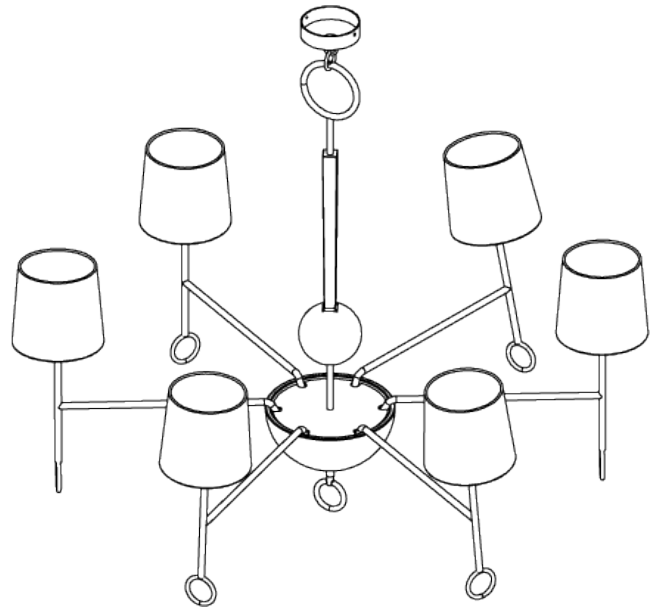

MINIMUM DROP
900mm | 35 1/2"

WEIGHT
12 kg | 26.4 lbs

MAX WATTAGE
40W

MAXIMUM DROP
2415mm | 95 1/4"

LAMP
6 x 400lm (5w) LED E27 Mini Globe

DROPS AVAILABLE
2115mm / 2415mm / Custom

VOLTAGE
220-240V

FLEX AND SWITCH
Brass lampholder and Cream Silk flex

FINISHES
1 Plaster White

Crawford Chandelier Small

MCL67S

WIDTH
1270mm | 50"

MINIMUM DROP
900mm | 35 1/2"

MAXIMUM DROP
2415mm | 95 1/4"

DROPS AVAILABLE
2115mm / 2415mm / Custom

CEILING ROSE DETAIL