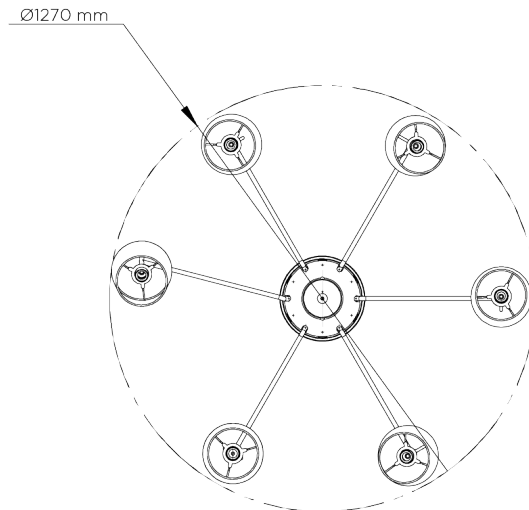

PORTA ROMANA

Crawford Chandelier Small

MCL67S | Plaster White

Plaster White shown with 7" Bongo in Wicker

WIDTH
1270mm | 50"

CONSTRUCTED FROM
Cast composite and metal with decorative finish

RECOMMENDED SHADE
7" Bongo

MINIMUM DROP
900mm | 35 1/2"

WEIGHT
12 kg | 26.4 lbs

MAX WATTAGE
40W

MAXIMUM DROP
2415mm | 95 1/4"

LAMP
6 x 400lm (5w) LED E27 Mini Globe

DROPS AVAILABLE
2115mm / 2415mm / Custom

VOLTAGE
220-240V

FLEX AND SWITCH
Brass lampholder and Cream Silk flex

FINISHES
1 Plaster White

Crawford Chandelier Small

MCL67S

WIDTH
1270mm | 50"

MINIMUM DROP
900mm | 35 1/2"

MAXIMUM DROP
2415mm | 95 1/4"

DROPS AVAILABLE
2115mm / 2415mm / Custom

CEILING ROSE DETAIL