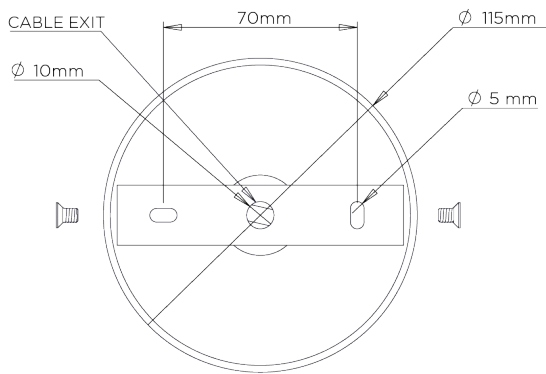

MINIMUM DROP
900mm | 35 1/2"

WEIGHT
12 kg | 26.4 lbs

MAX WATTAGE
40W

MAXIMUM DROP
2415mm | 95 1/4"

LAMP
6 x 400lm (5w) LED E27 Mini Globe

DROPS AVAILABLE
2115mm / 2415mm / Custom

VOLTAGE
220-240V

FLEX AND SWITCH
Brass lampholder and Cream Silk flex

FINISHES
1 Plaster White

Crawford Chandelier Small

MCL67S

WIDTH
1270mm | 50"

MINIMUM DROP
900mm | 35 1/2"

MAXIMUM DROP
2415mm | 95 1/4"

DROPS AVAILABLE
2115mm / 2415mm / Custom

CEILING ROSE DETAIL