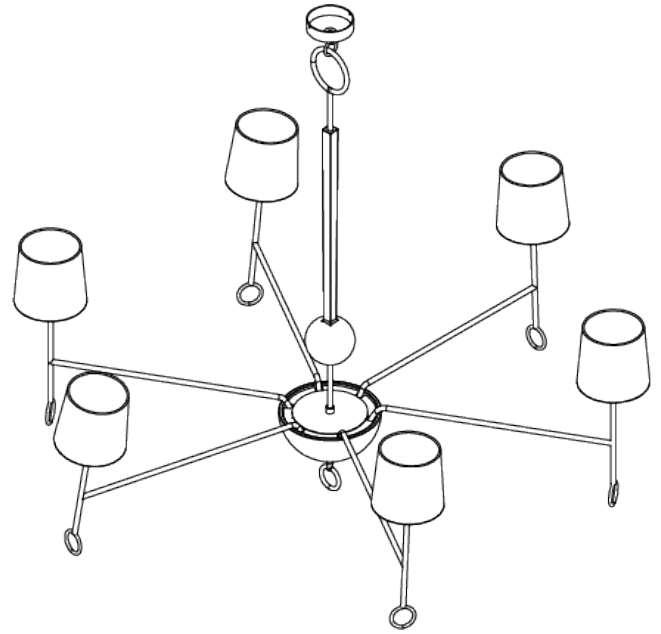

PORTA ROMANA

Crawford Chandelier

MCL67 | Indian Red

Indian Red shown with 7" Bongo in Wicker

WIDTH
1640mm | 64 1/2"

MINIMUM DROP
900mm | 35 1/2"

MAXIMUM DROP
2415mm | 95 1/4"

DROPS AVAILABLE
2115mm / 2415mm / Custom

CONSTRUCTED FROM
Cast composite and metal with decorative finish

WEIGHT
12 kg | 26.4 lbs

RECOMMENDED SHADE
7" Bongo

MAX WATTAGE
40W

LAMP
6 x 400lm (5w) LED E27 Mini Globe

VOLTAGE
220-240V

FLEX AND SWITCH
Brass lampholder and Red flex

FINISHES
1 Indian Red
2 Plaster White
3 Pistachio

Crawford Chandelier

MCL67

WIDTH
1640mm | 64 1/2"

MINIMUM DROP
900mm | 35 1/2"

MAXIMUM DROP
2415mm | 95 1/4"

DROPS AVAILABLE
2115mm / 2415mm / Custom

CEILING ROSE DETAIL