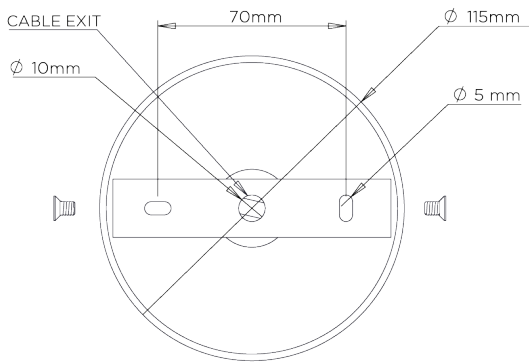

CONSTRUCTED FROM
Cast composite and metal with decorative finish

WEIGHT
12 kg | 26.4 lbs

RECOMMENDED SHADE
7" Bongo

MAX WATTAGE
40W

LAMP
6 x 400lm (5w) LED E27 Mini Globe

VOLTAGE
220-240V

FLEX AND SWITCH
Brass lampholder and Red flex

FINISHES
1 Indian Red
2 Plaster White
3 Pistachio

Crawford Chandelier

MCL67

WIDTH
1640mm | 64 1/2"

MINIMUM DROP
900mm | 35 1/2"

MAXIMUM DROP
2415mm | 95 1/4"

DROPS AVAILABLE
2115mm / 2415mm / Custom

CEILING ROSE DETAIL