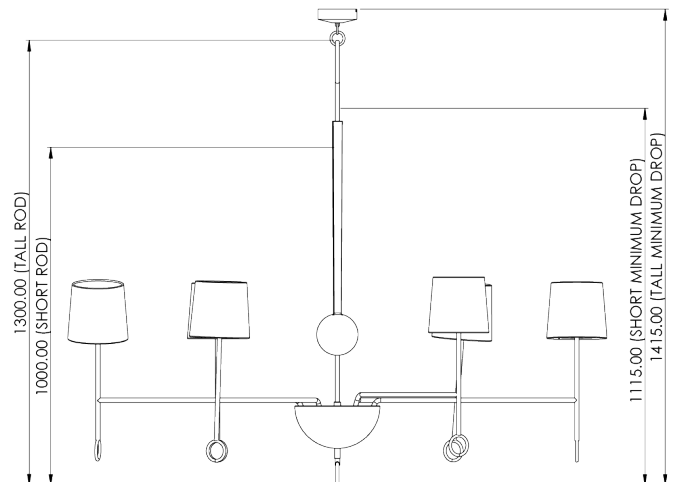

PORTA ROMANA

Crawford Chandelier

MCL67 | Indian Red

Indian Red shown with 7" Bongo in Wicker

WIDTH
1640mm | 64 1/2"

MINIMUM DROP
900mm | 35 1/2"

MAXIMUM DROP
2415mm | 95 1/4"

DROPS AVAILABLE
2115mm / 2415mm / Custom

CONSTRUCTED FROM
Cast composite and metal with decorative finish

WEIGHT
12 kg | 26.4 lbs

RECOMMENDED SHADE
7" Bongo

MAX WATTAGE
40W

LAMP
6 x 400lm (5w) LED E27 Mini Globe

VOLTAGE
220-240V

FLEX AND SWITCH
Brass lampholder and Red flex

FINISHES
1 Indian Red
2 Plaster White
3 Pistachio

Crawford Chandelier

MCL67

WIDTH
1640mm | 64 1/2"

MINIMUM DROP
900mm | 35 1/2"

MAXIMUM DROP
2415mm | 95 1/4"

DROPS AVAILABLE
2115mm / 2415mm / Custom

CEILING ROSE DETAIL