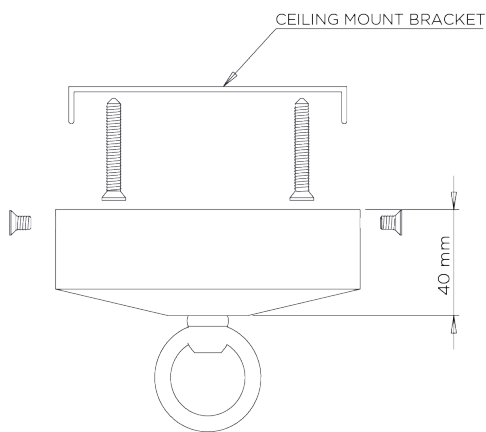

CONSTRUCTED FROM
Cast composite and metal with decorative finish

WEIGHT
12 kg | 26.4 lbs

RECOMMENDED SHADE
7" Bongo

MAX WATTAGE
40W

LAMP
6 x 400lm (5w) LED E27 Mini Globe

VOLTAGE
220-240V

FLEX AND SWITCH
Brass lampholder and Red flex

FINISHES
1 Indian Red
2 Plaster White
3 Pistachio

Crawford Chandelier

MCL67

WIDTH
1640mm | 64 1/2"

MINIMUM DROP
900mm | 35 1/2"

MAXIMUM DROP
2415mm | 95 1/4"

DROPS AVAILABLE
2115mm / 2415mm / Custom

CEILING ROSE DETAIL