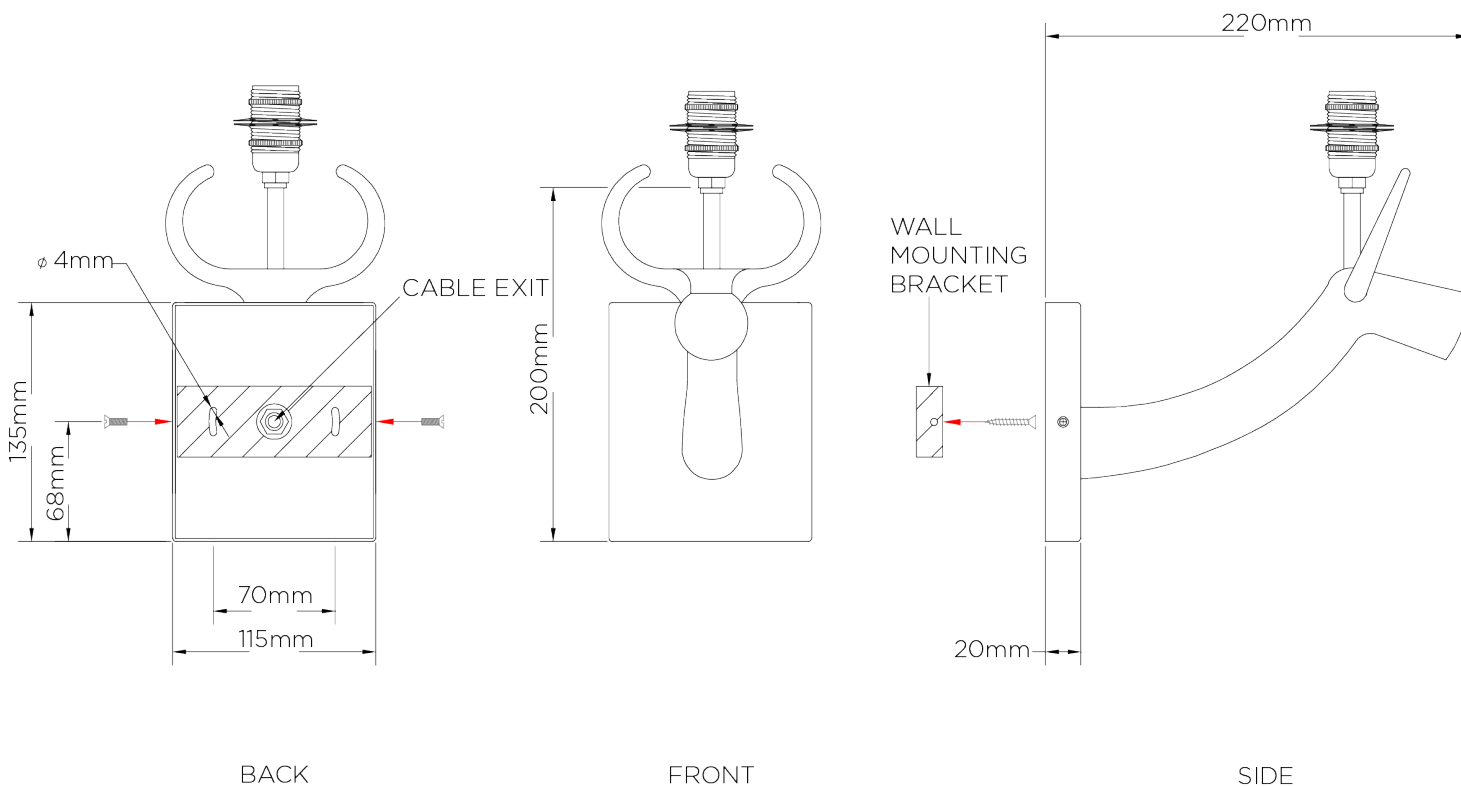

PORTA ROMANA

Cow Wall Light

TWL78 | Gold

Gold with 6" Fez in Putty Silk

HEIGHT
200mm | 8"

CONSTRUCTED FROM
Brass steel and cast composite with
decorative finish

RECOMMENDED SHADE
6" Fez

HEIGHT WITH SHADE
340mm | 13 1/2"

WEIGHT
0.8 kg | 1.76 lbs

MAX WATTAGE
25W

WIDTH
115mm | 4 3/4"

PROJECTION
240mm | 9 1/2"

LAMP
1 x 450lm (5w) LED E14 Candle

WIDTH WITH SHADE
152mm | 6"

VOLTAGE
220-240V

FLEX AND SWITCH
Brass lampholder

FINISHES
1 Burnished Silver
2 Bronzed
3 Gold

Cow Wall Light

TWL78

HEIGHT
200mm | 8"

HEIGHT WITH SHADE
340mm | 13 1/2"

WIDTH
115mm | 4 3/4"

WIDTH WITH SHADE
152mm | 6"

© Porta Romana 2022