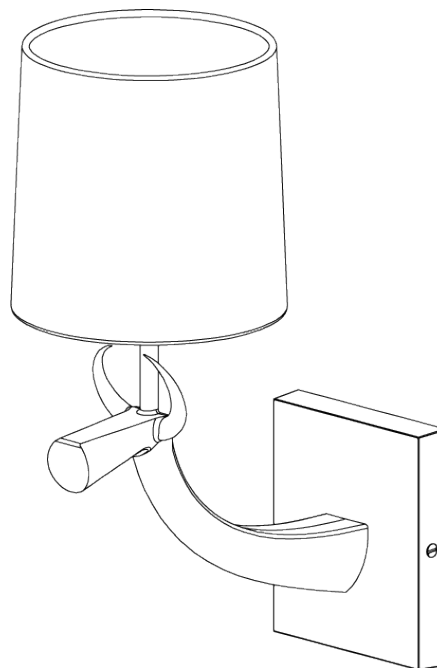

PORTA ROMANA

Cow Wall Light

TWL78 | Gold

Gold with 6" Fez in Putty Silk

HEIGHT
200mm | 8"

CONSTRUCTED FROM
Brass steel and cast composite with
decorative finish

RECOMMENDED SHADE
6" Fez

HEIGHT WITH SHADE
340mm | 13 1/2"

WEIGHT
0.8 kg | 1.76 lbs

MAX WATTAGE
25W

WIDTH
115mm | 4 3/4"

PROJECTION
240mm | 9 1/2"

LAMP
1 x 450lm (5w) LED E14 Candle

WIDTH WITH SHADE
152mm | 6"

VOLTAGE
220-240V

FLEX AND SWITCH
Brass lampholder

FINISHES
1 Burnished Silver
2 Bronzed
3 Gold

Cow Wall Light

TWL78

HEIGHT
200mm | 8"

HEIGHT WITH SHADE
340mm | 13 1/2"

WIDTH
115mm | 4 3/4"

WIDTH WITH SHADE
152mm | 6"

© Porta Romana 2022