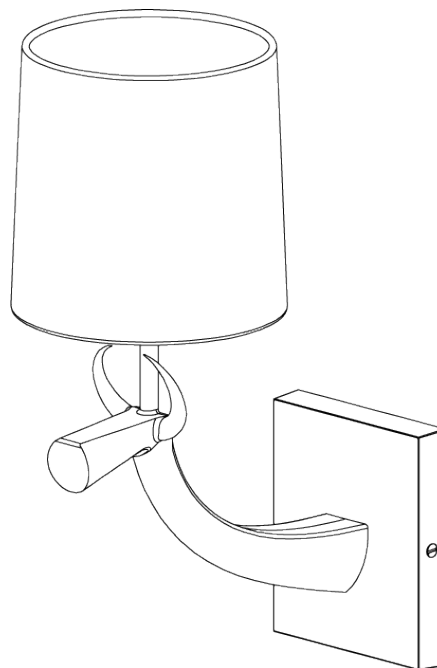

PORTA ROMANA

Cow Wall Light

TWL78 | Burnished Silver

Burnished Silver shown with 6" Fez in Putty Silk

HEIGHT
200mm | 8"

CONSTRUCTED FROM
Brass steel and cast composite with
decorative finish

RECOMMENDED SHADE
6" Fez

HEIGHT WITH SHADE
340mm | 13 1/2"

WEIGHT
0.8 kg | 1.76 lbs

MAX WATTAGE
25W

WIDTH
115mm | 4 3/4"

PROJECTION
240mm | 9 1/2"

LAMP
1 x 450lm (5w) LED E14 Candle

WIDTH WITH SHADE
152mm | 6"

VOLTAGE
220-240V

FLEX AND SWITCH
Nickel lampholder

FINISHES
1 Burnished Silver
2 Bronzed
3 Gold

Cow Wall Light

TWL78

HEIGHT
200mm | 8"

HEIGHT WITH SHADE
340mm | 13 1/2"

WIDTH
115mm | 4 3/4"

WIDTH WITH SHADE
152mm | 6"