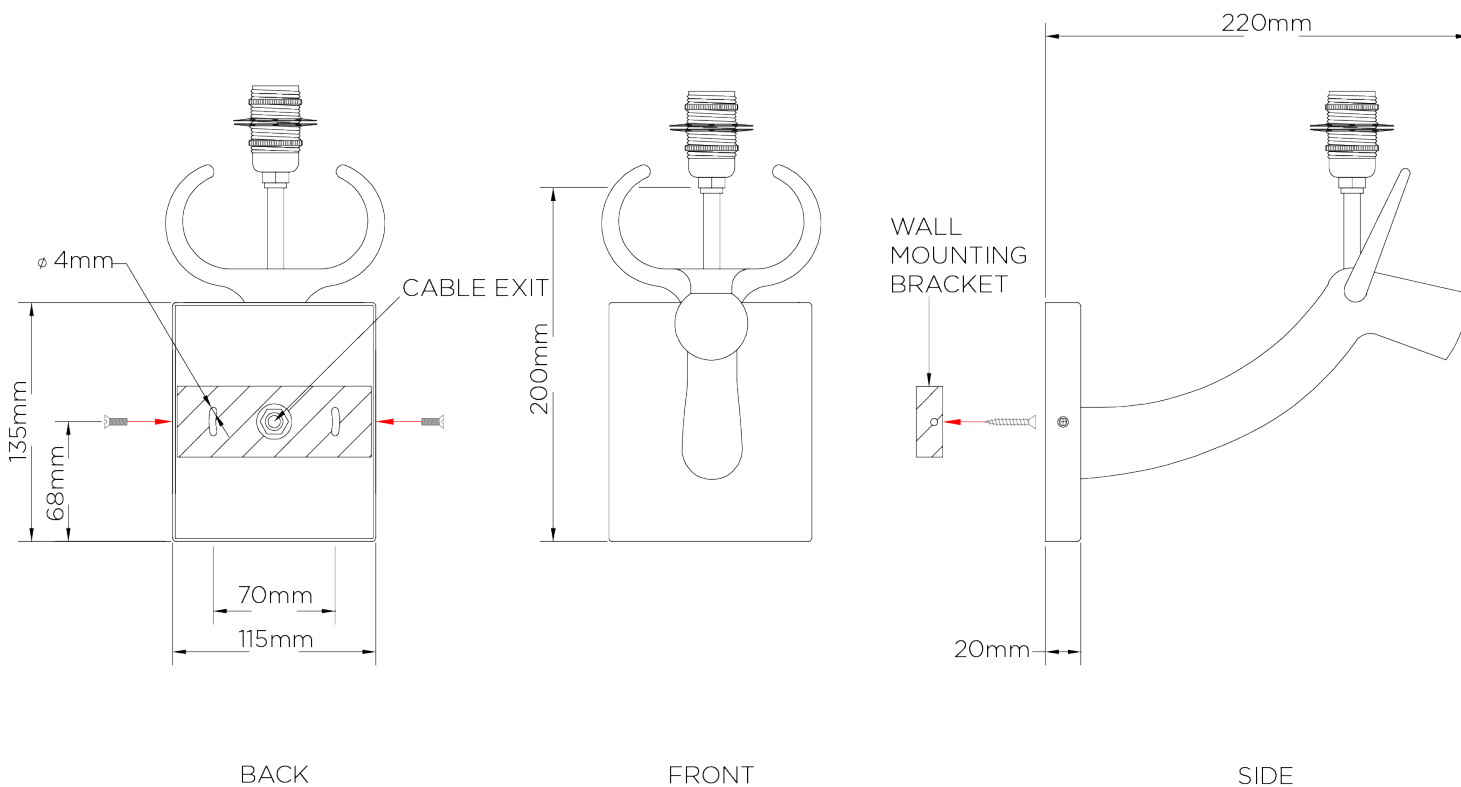

PORTA ROMANA

Cow Wall Light

TWL78 | Burnished Silver

Burnished Silver shown with 6" Fez in Putty Silk

HEIGHT
200mm | 8"

CONSTRUCTED FROM
Brass steel and cast composite with
decorative finish

RECOMMENDED SHADE
6" Fez

HEIGHT WITH SHADE
340mm | 13 1/2"

WEIGHT
0.8 kg | 1.76 lbs

MAX WATTAGE
25W

WIDTH
115mm | 4 3/4"

PROJECTION
240mm | 9 1/2"

LAMP
1 x 450lm (5w) LED E14 Candle

WIDTH WITH SHADE
152mm | 6"

VOLTAGE
220-240V

FLEX AND SWITCH
Nickel lampholder

FINISHES
1 Burnished Silver
2 Bronzed
3 Gold

Cow Wall Light

TWL78

HEIGHT
200mm | 8"

HEIGHT WITH SHADE
340mm | 13 1/2"

WIDTH
115mm | 4 3/4"

WIDTH WITH SHADE
152mm | 6"